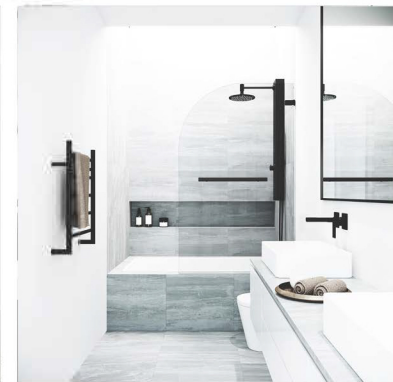

Matte Black