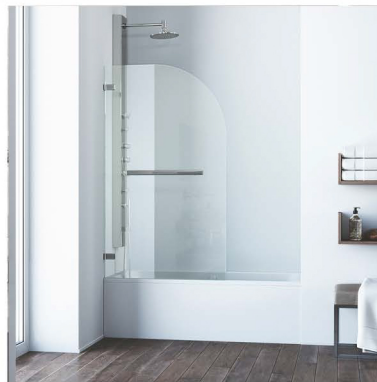

Stainless Steel