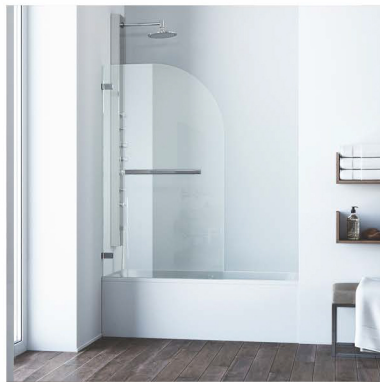

SPECIFICATIONS	
Available Sizes	34"
Finish	Chrome, Stainless Steel, Brushed Gold, Matte Black
Glass Finish	Clear
Door Opening Type	Screen/Hinged
Door Installation	Reversible
Installation Space	Bathtub

WHY TILEBAR?

Complete your bathroom with TileBar's unique line of shower doors, offering high-end style at an affordable price. TileBar shower doors are manufactured using the highest quality materials. Our growing selection of trending looks, from sleek and contemporary to classic and timeless, come in your choice of available finishes and sizes, all ready to ship directly to your door.

WHAT WE LOVE ABOUT STRAYA

A stylish curve adds to the modern appeal of the Straya Screen Bathtub Door collection. Its sleek, stainless-steel hardware is available in five finishes for a custom look. Leak-proof seals run along the entire door, keeping the floor dry while reversible left or right-side openings offer a flexible setup. User-friendly instructions are included for an installation simple enough to DIY.

- Hardware boasts a durable seven-layer finish.
- Its design allows for quick and easy installation.
- Packaging has been engineered for secure delivery.
- Each door is protected by a limited lifetime warranty.

Chrome