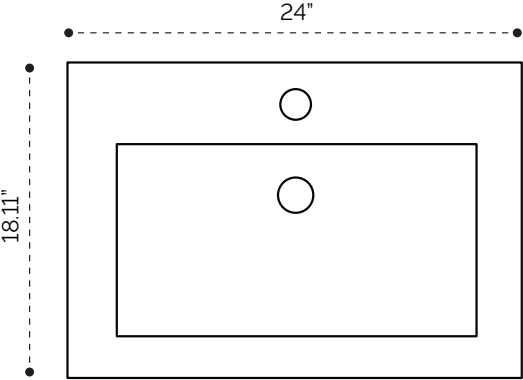

PLUMBING GUIDE

Oriel 20"

SIDE VIEW

TOP VIEW

BACK VIEW

PLUMBING GUIDE

Oriel 24"

SIDE VIEW

TOP VIEW

BACK VIEW

SIDE VIEW

TOP VIEW

BACK VIEW