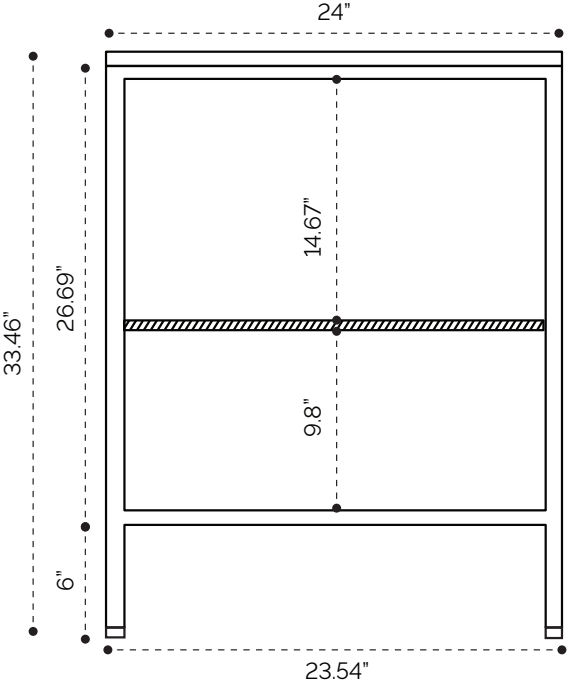

PLUMBING GUIDE

Oriel 20"

SIDE VIEW

TOP VIEW

BACK VIEW

PLUMBING GUIDE

Oriel 24"

SIDE VIEW

TOP VIEW

BACK VIEW

SIDE VIEW

TOP VIEW

BACK VIEW