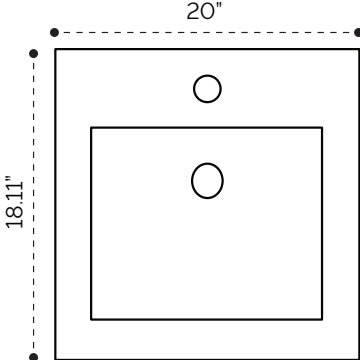

PLUMBING GUIDE

Oriel 20"

SIDE VIEW

TOP VIEW

BACK VIEW

PLUMBING GUIDE

Oriel 24"

SIDE VIEW

TOP VIEW

BACK VIEW

SIDE VIEW

TOP VIEW

BACK VIEW