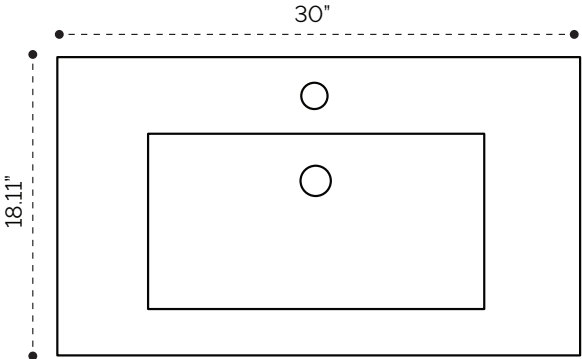

PLUMBING GUIDE

Oriel 20"

SIDE VIEW

TOP VIEW

BACK VIEW

PLUMBING GUIDE

Oriel 24"

SIDE VIEW

TOP VIEW

BACK VIEW

SIDE VIEW

TOP VIEW

BACK VIEW