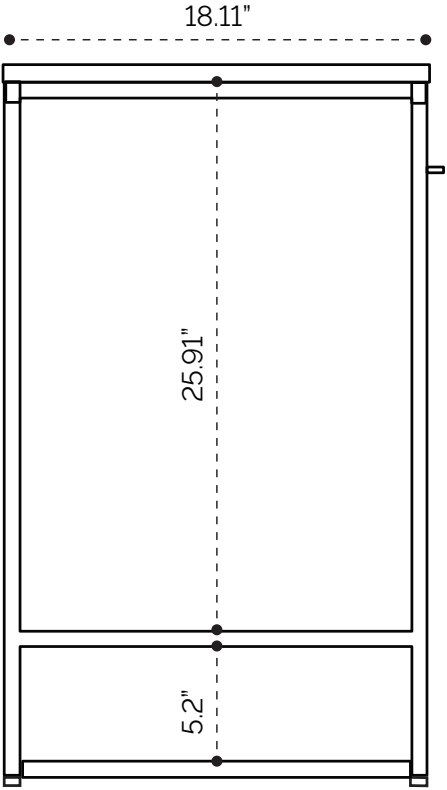

PLUMBING GUIDE

Oriel 20"

SIDE VIEW

TOP VIEW

BACK VIEW

PLUMBING GUIDE

Oriel 24"

SIDE VIEW

TOP VIEW

BACK VIEW

SIDE VIEW

TOP VIEW

BACK VIEW