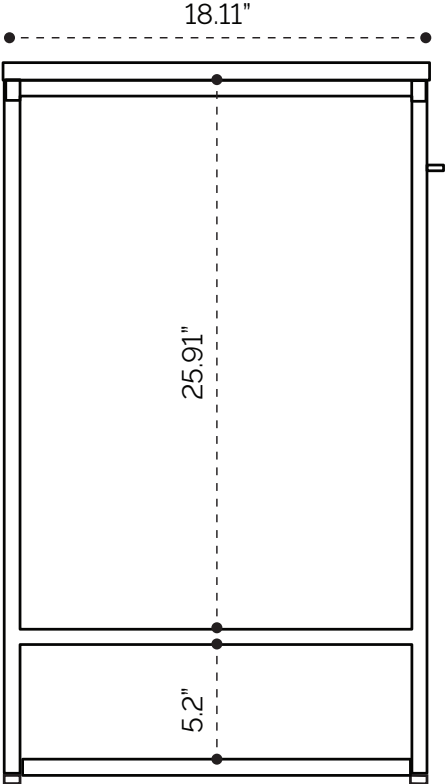

PLUMBING GUIDE

Oriel 20"

SIDE VIEW

TOP VIEW

BACK VIEW

PLUMBING GUIDE

Oriel 24"

SIDE VIEW

TOP VIEW

BACK VIEW

SIDE VIEW

TOP VIEW

BACK VIEW