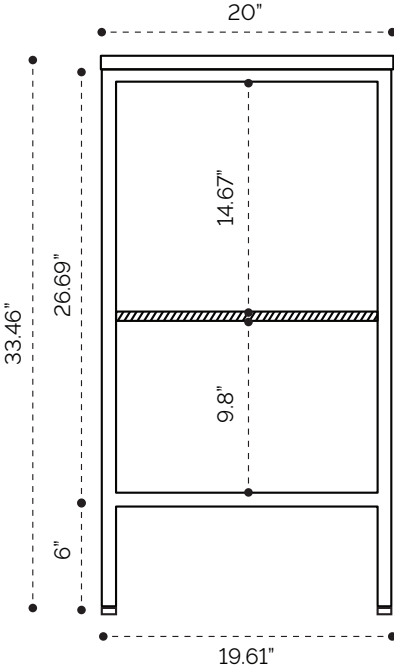

PLUMBING GUIDE

Oriel 20"

SIDE VIEW

TOP VIEW

BACK VIEW

PLUMBING GUIDE

Oriel 24"

SIDE VIEW

TOP VIEW

BACK VIEW

SIDE VIEW

TOP VIEW

BACK VIEW