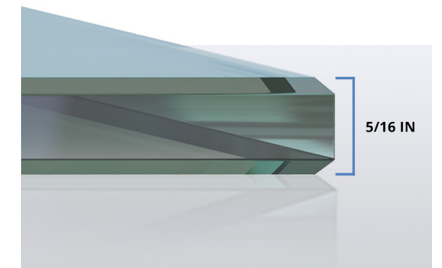

Premium shower glass selection

Metal Finishes

Glass Finish

SPECIFICATIONS	
Available Sizes	60"x76"
Finish	Chrome, Brushed Nickel
Glass Finish	Clear
Door Opening Type	Sliding
Door Installation	Bypass door
Installation Space	Shower Alcove
Materials	Aluminum, Stainless Steel