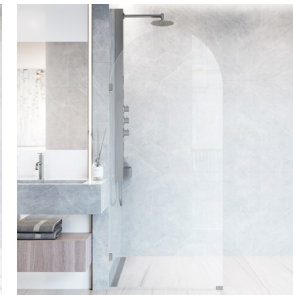

TILEBAR SHOWER DOOR Burke

WHY TILEBAR?

TileBar is pleased to offer a curated selection of premium Dreamline shower doors, tub doors, and shower enclosures. This trusted brand is known for exceptional craftsmanship and its selection of innovative and affordable products. Available in a wide range of styles and sizes, Dreamline shower doors are designed to complement today's spa-inspired bathrooms. What's more, when you order from TileBar, your purchase will be shipped and delivered in a matter of days.

WHAT WE LOVE ABOUT BURKE

A striking, arched design gives the Burke collection of shower screens a bold, modern look. The collection is available with a choice of clear or fluted privacy glass—with or without grids or stripes. Engineered with convenience in mind, the installation is reversible, allowing the tempered glass screen to be connected to any wall, depending on your needs. Stainless steel hardware, treated with a seven-layer coating to resist corrosion, is available in a variety of finishes

Glass Finishes

Clear Fluted Grid Grid/Fluted Striped Striped/Fluted

SPECIFICATIONS	
Available Sizes	34"x78"
Finish	Chrome, Matte Black, Brushed Gold, Stainless Steel
Glass Finish	Clear, Fluted, Grid, Grid/Fluted, Striped, Striped/Fluted
Door Opening Type	Fixed
Door Installation	Reversible
Installation Space	Shower Alcove
Materials	Stainless Steel

BRUSHED GOLD WITH CLEAR GLASS

MATTE BLACK WITH GRID GLASS

FRAMELESS CHROME WITH CLEAR GLASS

SEMI-FRAMELESS WITH FLUTED STRIPED GLASS