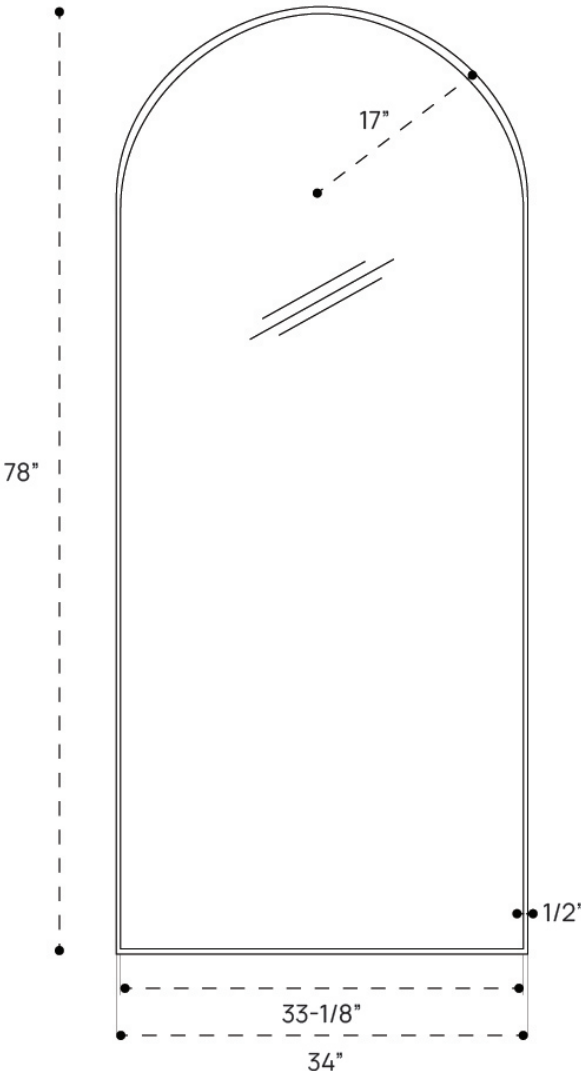

DIMENSION GUIDE

Burke Shower Door - Framed

3D VIEW

FRONT VIEW

DIMENSION GUIDE

Burke Shower Door - Framed - Grid Glass

3D VIEW

FRONT VIEW

DIMENSION GUIDE

Burke Shower Door - Semi Frameless

tilebar

3D VIEW

FRONT VIEW

DIMENSION GUIDE

Burke Shower Door - Semi Frameless-Grid Glass

3D VIEW

FRONT VIEW

DIMENSION GUIDE

Burke Shower Door - Semi Frameless-Stripe Glass

3D VIEW

FRONT VIEW

DIMENSION GUIDE

Burke Shower Door - Frameless

tilebar

3D VIEW

FRONT VIEW