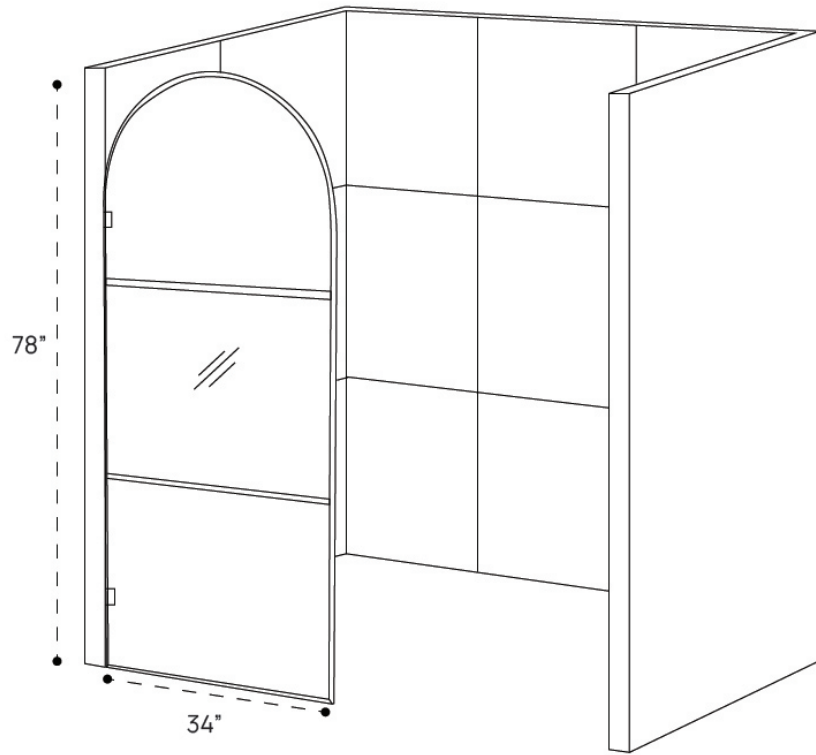

DIMENSION GUIDE

Burke Shower Door - Framed

3D VIEW

FRONT VIEW

DIMENSION GUIDE

Burke Shower Door - Framed - Grid Glass

3D VIEW

FRONT VIEW

DIMENSION GUIDE

Burke Shower Door - Semi Frameless

tilebar

3D VIEW

FRONT VIEW

DIMENSION GUIDE

Burke Shower Door - Semi Frameless-Grid Glass

3D VIEW

FRONT VIEW

DIMENSION GUIDE

Burke Shower Door - Semi Frameless-Stripe Glass

3D VIEW

FRONT VIEW

DIMENSION GUIDE

Burke Shower Door - Frameless

tilebar