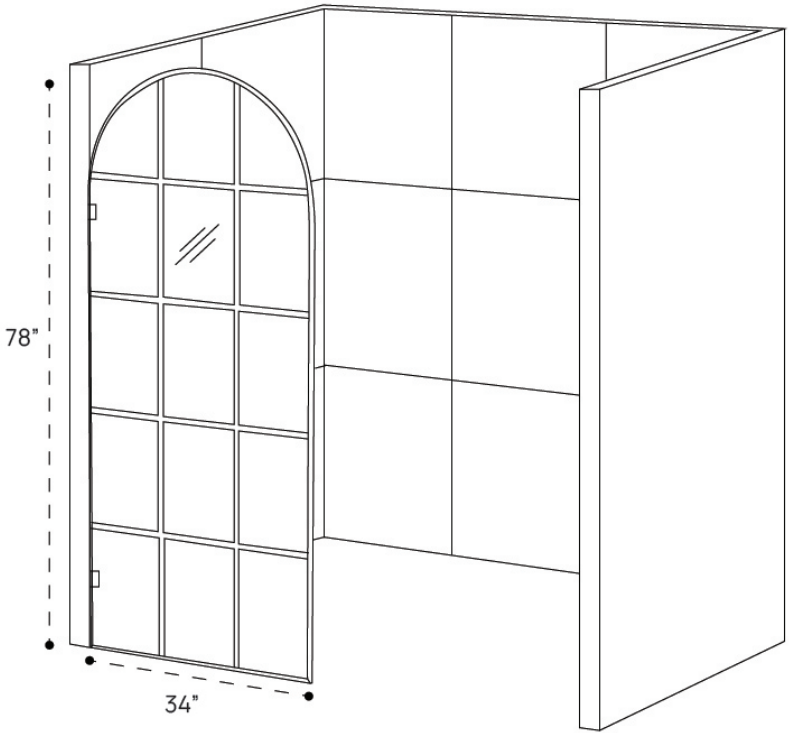

DIMENSION GUIDE

Burke Shower Door - Framed

3D VIEW

FRONT VIEW

DIMENSION GUIDE

Burke Shower Door - Framed - Grid Glass

3D VIEW

FRONT VIEW

DIMENSION GUIDE

Burke Shower Door - Semi Frameless

tilebar

3D VIEW

FRONT VIEW

DIMENSION GUIDE

Burke Shower Door - Semi Frameless-Grid Glass

3D VIEW

FRONT VIEW

DIMENSION GUIDE

Burke Shower Door - Semi Frameless-Stripe Glass

3D VIEW

FRONT VIEW

DIMENSION GUIDE

Burke Shower Door - Frameless

tilebar