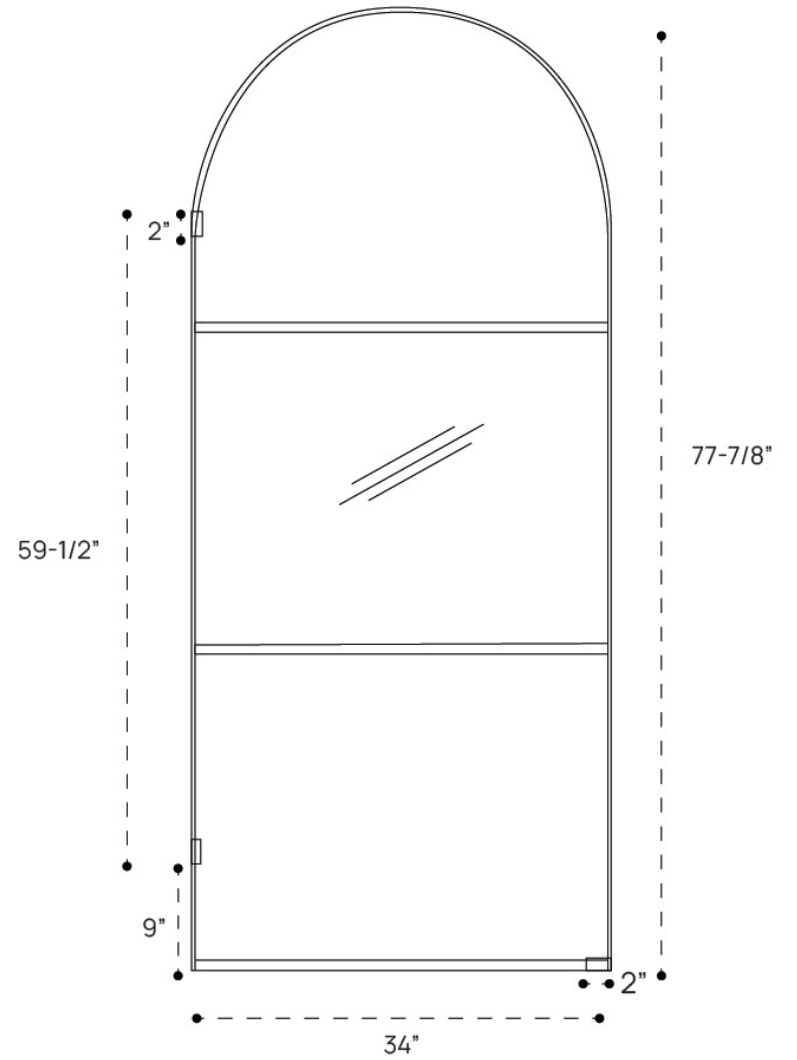

DIMENSION GUIDE

Burke Shower Door - Framed

3D VIEW

FRONT VIEW

DIMENSION GUIDE

Burke Shower Door - Framed - Grid Glass

3D VIEW

FRONT VIEW

DIMENSION GUIDE

Burke Shower Door - Semi Frameless

tilebar

3D VIEW

FRONT VIEW

DIMENSION GUIDE

Burke Shower Door - Semi Frameless-Grid Glass

3D VIEW

FRONT VIEW

DIMENSION GUIDE

Burke Shower Door - Semi Frameless-Stripe Glass

3D VIEW

FRONT VIEW

DIMENSION GUIDE

Burke Shower Door - Frameless

tilebar

3D VIEW

FRONT VIEW