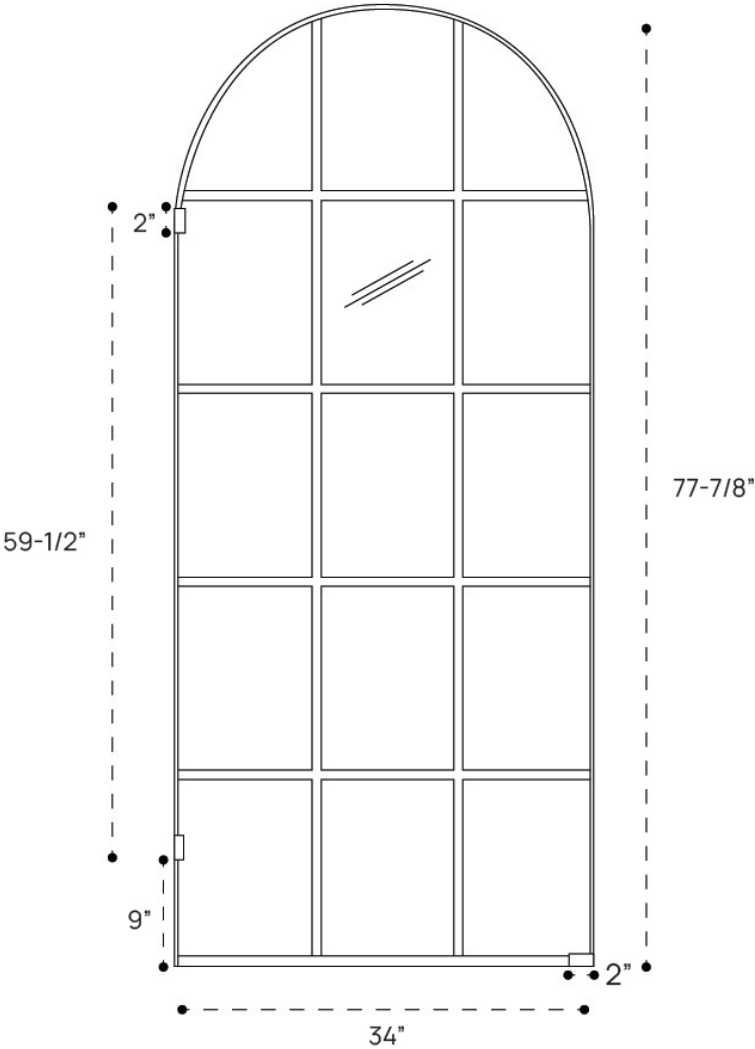

DIMENSION GUIDE

Burke Shower Door - Framed

3D VIEW

FRONT VIEW

DIMENSION GUIDE

Burke Shower Door - Framed - Grid Glass

3D VIEW

FRONT VIEW

DIMENSION GUIDE

Burke Shower Door - Semi Frameless

tilebar

3D VIEW

FRONT VIEW

DIMENSION GUIDE

Burke Shower Door - Semi Frameless-Grid Glass

3D VIEW

FRONT VIEW

DIMENSION GUIDE

Burke Shower Door - Semi Frameless-Stripe Glass

3D VIEW

FRONT VIEW

DIMENSION GUIDE

Burke Shower Door - Frameless

tilebar

3D VIEW

FRONT VIEW