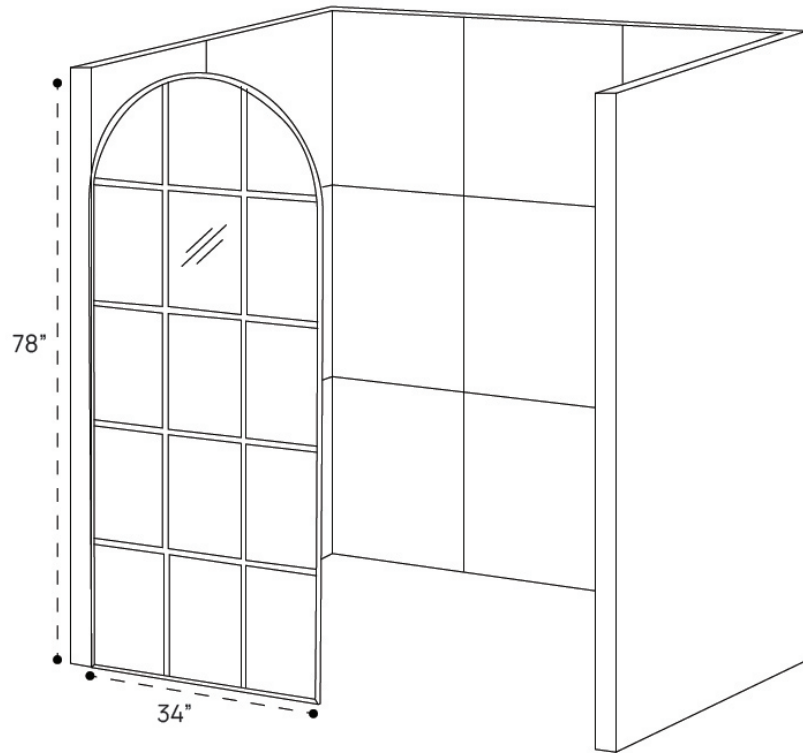

DIMENSION GUIDE

Burke Shower Door - Framed

3D VIEW

FRONT VIEW

DIMENSION GUIDE

Burke Shower Door - Framed - Grid Glass

3D VIEW

FRONT VIEW

DIMENSION GUIDE

Burke Shower Door - Semi Frameless

tilebar

3D VIEW

FRONT VIEW

DIMENSION GUIDE

Burke Shower Door - Semi Frameless-Grid Glass

3D VIEW

FRONT VIEW

DIMENSION GUIDE

Burke Shower Door - Semi Frameless-Stripe Glass

3D VIEW

FRONT VIEW

DIMENSION GUIDE

Burke Shower Door - Frameless

tilebar