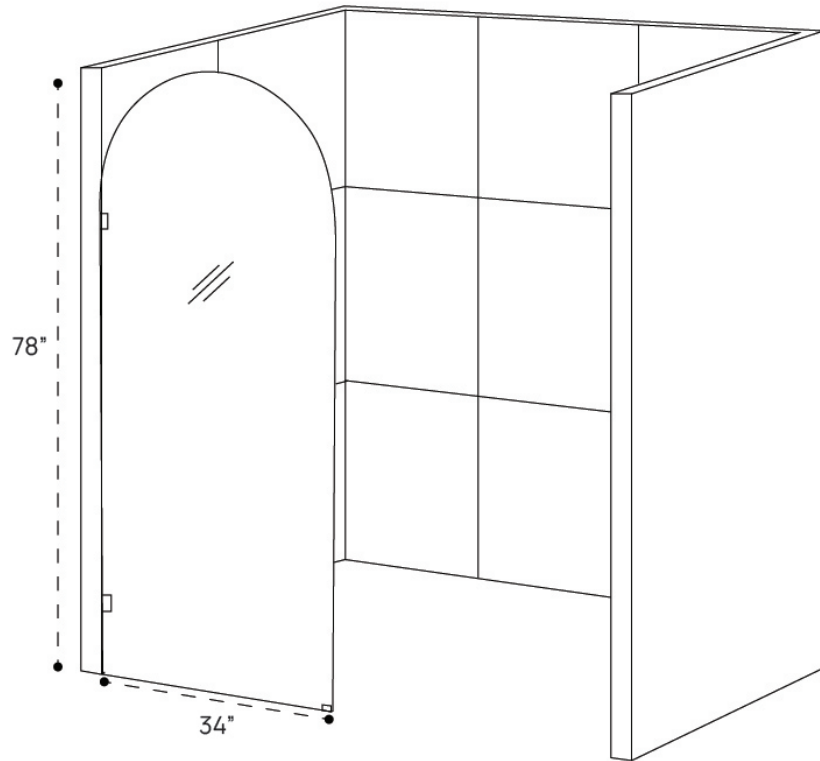

DIMENSION GUIDE

Burke Shower Door - Framed

3D VIEW

FRONT VIEW

DIMENSION GUIDE

Burke Shower Door - Framed - Grid Glass

3D VIEW

FRONT VIEW

DIMENSION GUIDE

Burke Shower Door - Semi Frameless

tilebar

3D VIEW

FRONT VIEW

DIMENSION GUIDE

Burke Shower Door - Semi Frameless-Grid Glass

3D VIEW

FRONT VIEW

DIMENSION GUIDE

Burke Shower Door - Semi Frameless-Stripe Glass

3D VIEW

FRONT VIEW

DIMENSION GUIDE

Burke Shower Door - Frameless

tilebar

3D VIEW

FRONT VIEW