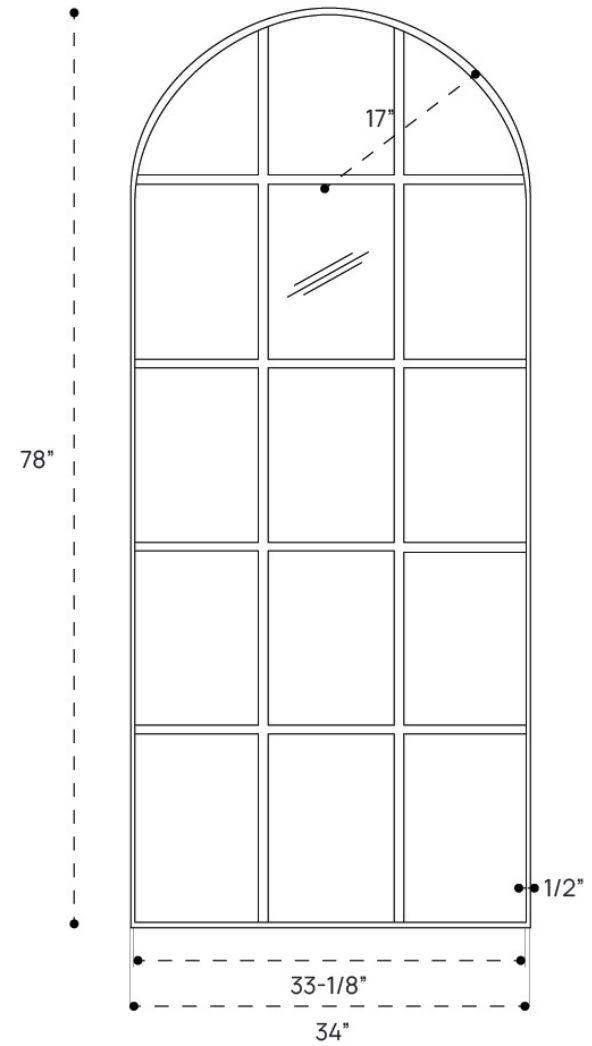

DIMENSION GUIDE

Burke Shower Door - Framed

3D VIEW

FRONT VIEW

DIMENSION GUIDE

Burke Shower Door - Framed - Grid Glass

3D VIEW

FRONT VIEW

DIMENSION GUIDE

Burke Shower Door - Semi Frameless

tilebar

3D VIEW

FRONT VIEW

DIMENSION GUIDE

Burke Shower Door - Semi Frameless-Grid Glass

3D VIEW

FRONT VIEW

DIMENSION GUIDE

Burke Shower Door - Semi Frameless-Stripe Glass

3D VIEW

FRONT VIEW

DIMENSION GUIDE

Burke Shower Door - Frameless

tilebar

3D VIEW

FRONT VIEW