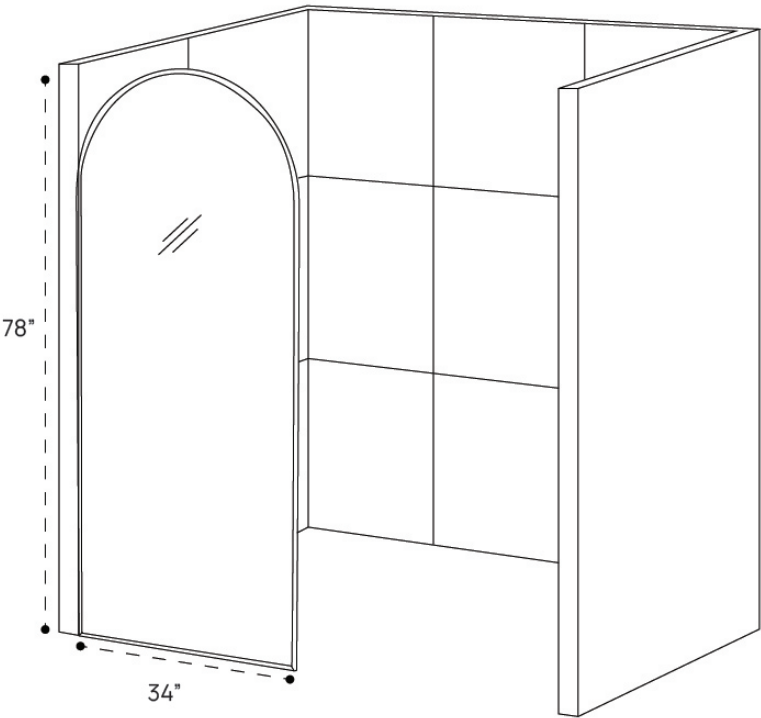

DIMENSION GUIDE

Burke Shower Door - Framed

3D VIEW

FRONT VIEW

DIMENSION GUIDE

Burke Shower Door - Framed - Grid Glass

3D VIEW

FRONT VIEW

DIMENSION GUIDE

Burke Shower Door - Semi Frameless

tilebar

3D VIEW

FRONT VIEW

DIMENSION GUIDE

Burke Shower Door - Semi Frameless-Grid Glass

3D VIEW

FRONT VIEW

DIMENSION GUIDE

Burke Shower Door - Semi Frameless-Stripe Glass

3D VIEW

FRONT VIEW

DIMENSION GUIDE

Burke Shower Door - Frameless

tilebar