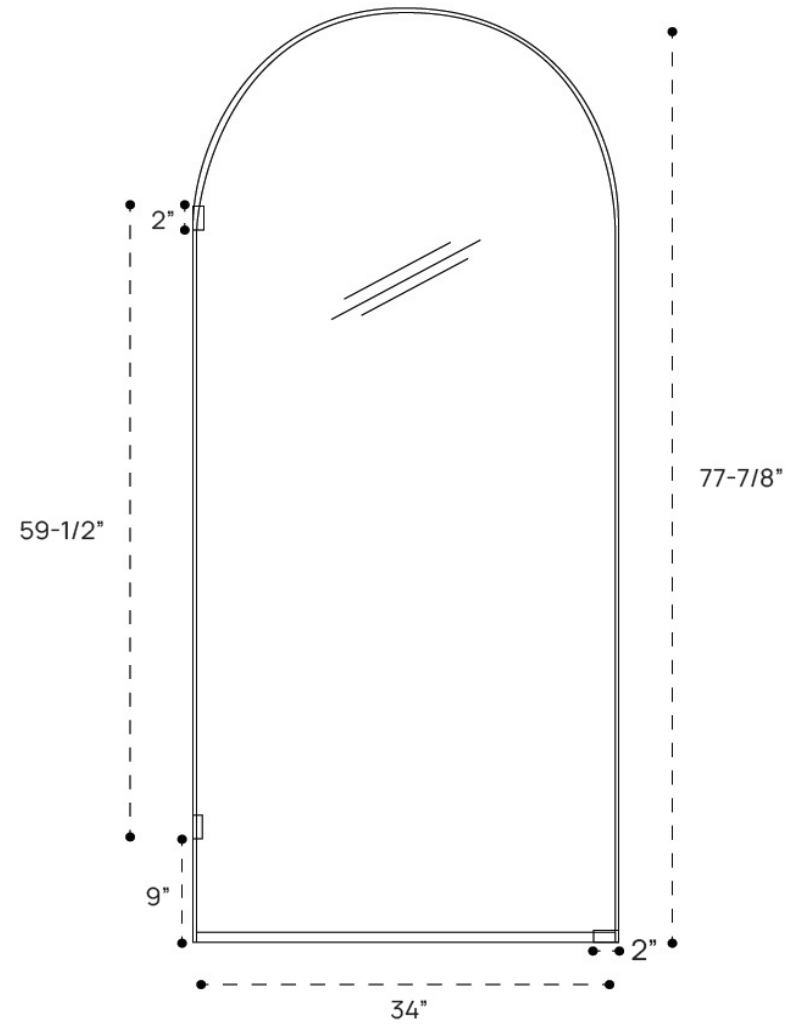

DIMENSION GUIDE

Burke Shower Door - Framed

3D VIEW

FRONT VIEW

DIMENSION GUIDE

Burke Shower Door - Framed - Grid Glass

3D VIEW

FRONT VIEW

DIMENSION GUIDE

Burke Shower Door - Semi Frameless

tilebar

3D VIEW

FRONT VIEW

DIMENSION GUIDE

Burke Shower Door - Semi Frameless-Grid Glass

3D VIEW

FRONT VIEW

DIMENSION GUIDE

Burke Shower Door - Semi Frameless-Stripe Glass

3D VIEW

FRONT VIEW

DIMENSION GUIDE

Burke Shower Door - Frameless

tilebar

3D VIEW

FRONT VIEW