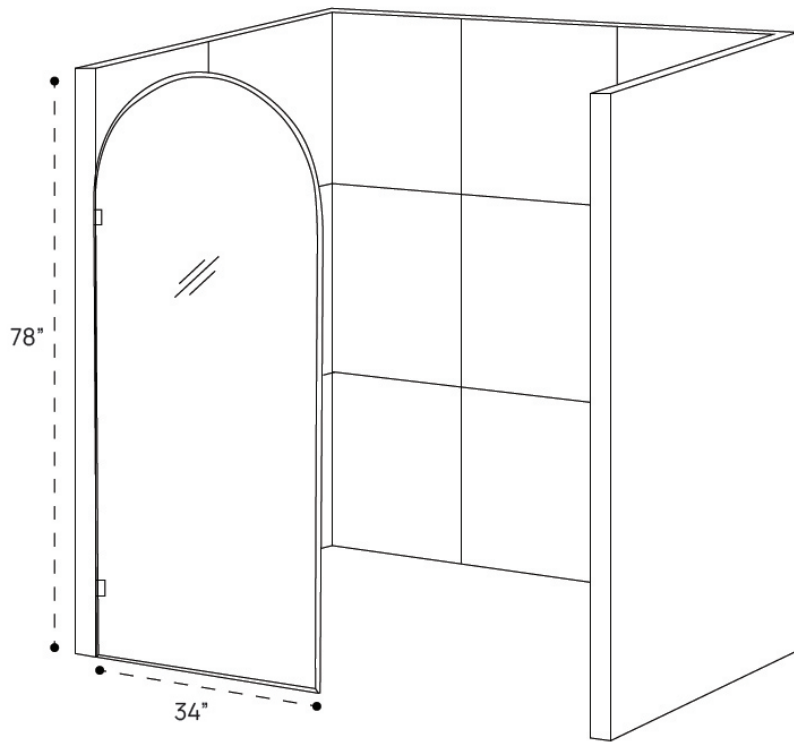

DIMENSION GUIDE

Burke Shower Door - Framed

3D VIEW

FRONT VIEW

DIMENSION GUIDE

Burke Shower Door - Framed - Grid Glass

3D VIEW

FRONT VIEW

DIMENSION GUIDE

Burke Shower Door - Semi Frameless

tilebar

3D VIEW

FRONT VIEW

DIMENSION GUIDE

Burke Shower Door - Semi Frameless-Grid Glass

3D VIEW

FRONT VIEW

DIMENSION GUIDE

Burke Shower Door - Semi Frameless-Stripe Glass

3D VIEW

FRONT VIEW

DIMENSION GUIDE

Burke Shower Door - Frameless

tilebar