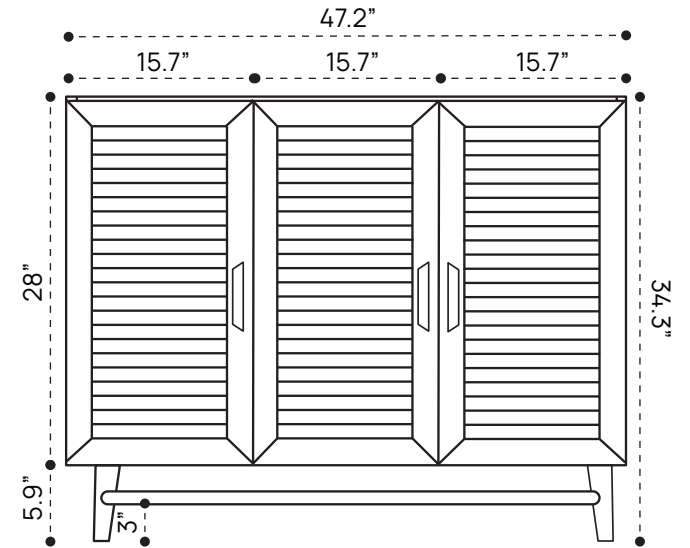

FRONT VIEW

SIDE VIEW