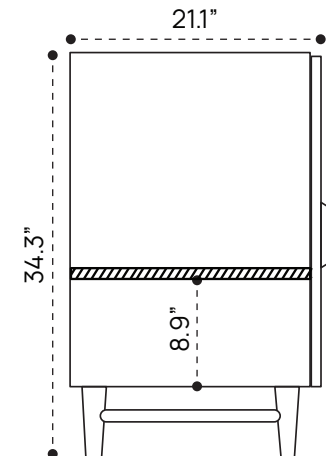

DIMENSION GUIDE LOWELL 36"

tilebar

3D VIEW

FRONT VIEW

SIDE VIEW