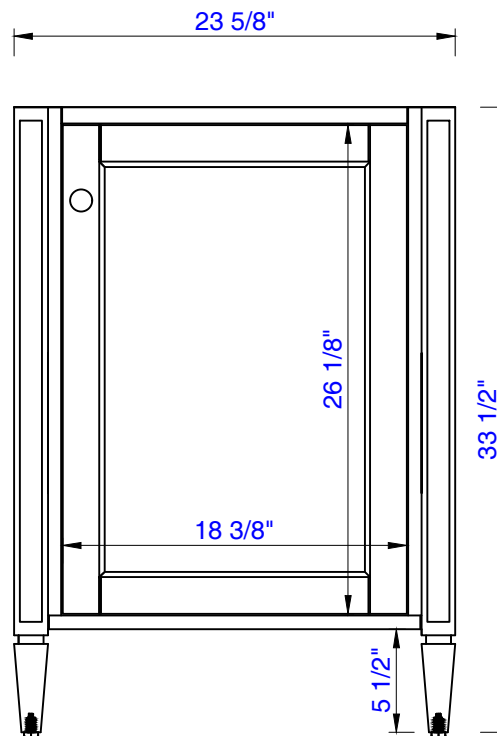

24"

Item Number:  
E652-V24-BKO  
E652-V24-GW  
E652-V24-MCA  
E652-V24-NVB

JAMES MARTIN

VANITIES™

Brittania 24" Single Vanity Cabinet  
Diagrams with Dimensions  
page 01 of 03

NOTE ONE: Countertop with integrated sink is shown on this cabinet  
NOTE TWO: This vanity does not have a Backsplash.

Version:202108

24"

Item Number:  
E652-V24-BKO  
E652-V24-GW  
E652-V24-MCA  
E652-V24-NVB

JAMES MARTIN

VANITIES™

Brittania 24" Single Vanity Cabinet  
Diagrams with Dimensions  
page 02 of 03

NOTE ONE: Countertop with integrated sink is shown on this cabinet.

Version:202108

24"

Item Number:  
E652-V24-BKO  
E652-V24-GW  
E652-V24-MCA  
E652-V24-NVB

JAMES MARTIN

VANITIES™

Brittania 24" Single Vanity Cabinet  
Diagrams with Dimensions  
page 03 of 03

NOTE ONE: Countertop with integrated sink is shown on this cabinet  
NOTE TWO: This vanity does not have a Backsplash.

Version:202108

23 5/8"

Item Number:  
CSP-S2418-WG

JAMES MARTIN

VANITIES™

CSP 23 5/8" Countertop with  
Integrated Basin Sink  
Diagrams with Dimensions  
page 01 of 01