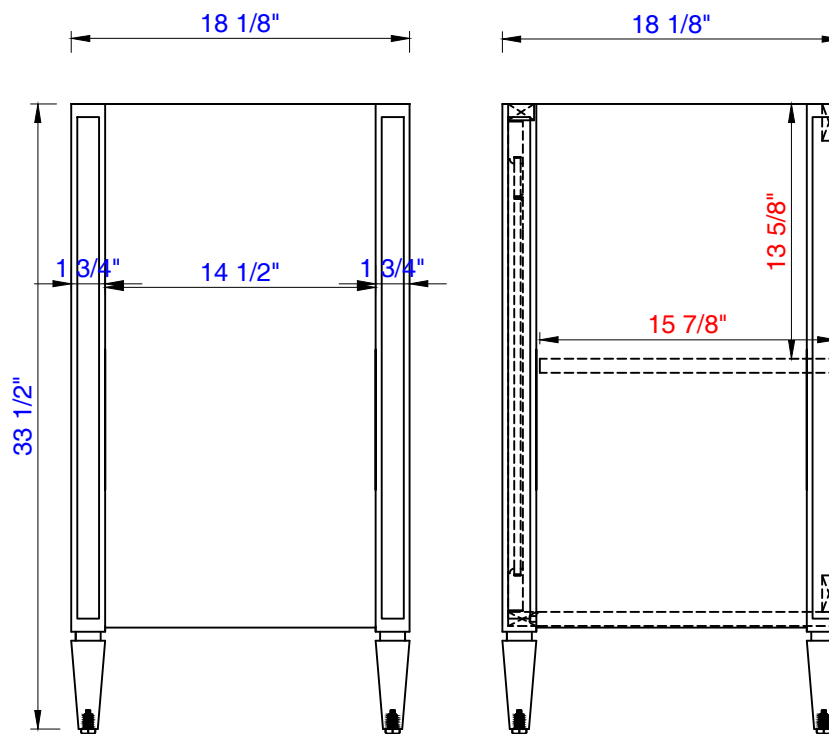

24"

Item Number:  
E652-V24-BKO  
E652-V24-GW  
E652-V24-MCA  
E652-V24-NVB

JAMES MARTIN

VANITIES™

Brittania 24" Single Vanity Cabinet  
Diagrams with Dimensions  
page 01 of 03

NOTE ONE: Countertop with integrated sink is shown on this cabinet  
NOTE TWO: This vanity does not have a Backsplash.

Version:202108

24"

Item Number:  
E652-V24-BKO  
E652-V24-GW  
E652-V24-MCA  
E652-V24-NVB

JAMES MARTIN

VANITIES™

Brittania 24" Single Vanity Cabinet  
Diagrams with Dimensions  
page 02 of 03

NOTE ONE: Countertop with integrated sink is shown on this cabinet.

Version:202108

24"

Item Number:  
E652-V24-BKO  
E652-V24-GW  
E652-V24-MCA  
E652-V24-NVB

JAMES MARTIN

VANITIES™

Brittania 24" Single Vanity Cabinet  
Diagrams with Dimensions  
page 03 of 03

NOTE ONE: Countertop with integrated sink is shown on this cabinet  
NOTE TWO: This vanity does not have a Backsplash.

Version:202108

23 5/8"

Item Number:  
CSP-S2418-WG

JAMES MARTIN

VANITIES™

CSP 23 5/8" Countertop with  
Integrated Basin Sink  
Diagrams with Dimensions  
page 01 of 01