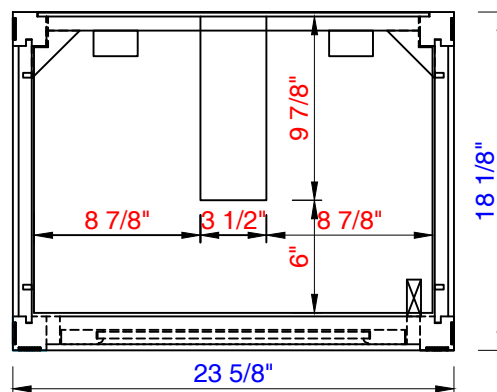

24"

Item Number:  
E652-V24-BKO  
E652-V24-GW  
E652-V24-MCA  
E652-V24-NVB

JAMES MARTIN

VANITIES™

Brittania 24" Single Vanity Cabinet  
Diagrams with Dimensions  
page 01 of 03

NOTE ONE: Countertop with integrated sink is shown on this cabinet  
NOTE TWO: This vanity does not have a Backsplash.

Version:202108

24"

Item Number:  
E652-V24-BKO  
E652-V24-GW  
E652-V24-MCA  
E652-V24-NVB

JAMES MARTIN

VANITIES™

Brittania 24" Single Vanity Cabinet  
Diagrams with Dimensions  
page 02 of 03

NOTE ONE: Countertop with integrated sink is shown on this cabinet.

Version:202108

24"

Item Number:  
E652-V24-BKO  
E652-V24-GW  
E652-V24-MCA  
E652-V24-NVB

JAMES MARTIN

VANITIES™

Brittania 24" Single Vanity Cabinet  
Diagrams with Dimensions  
page 03 of 03

NOTE ONE: Countertop with integrated sink is shown on this cabinet  
NOTE TWO: This vanity does not have a Backsplash.

Version:202108

23 5/8"

Item Number:  
CSP-S2418-WG

JAMES MARTIN

VANITIES™

CSP 23 5/8" Countertop with  
Integrated Basin Sink  
Diagrams with Dimensions  
page 01 of 01