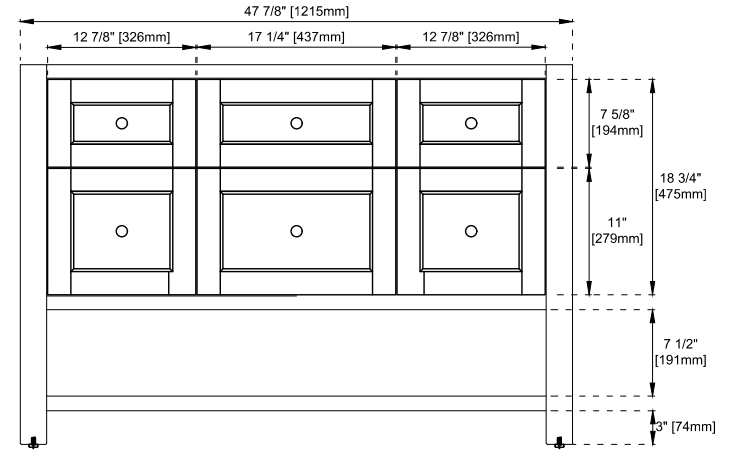

DIMENSION GUIDE JAMES MARTIN VANITIES BRECKENRIDGE 30"

3D VIEW

FRONT VIEW

SIDE VIEW

DIMENSION GUIDE JAMES MARTIN VANITIES BRECKENRIDGE 36"

3D VIEW

FRONT VIEW

SIDE VIEW

DIMENSION GUIDE JAMES MARTIN VANITIES BRECKENRIDGE 48"

3D VIEW

FRONT VIEW

SIDE VIEW

DIMENSION GUIDE JAMES MARTIN VANITIES BRECKENRIDGE 72"

3D VIEW

FRONT VIEW

SIDE VIEW