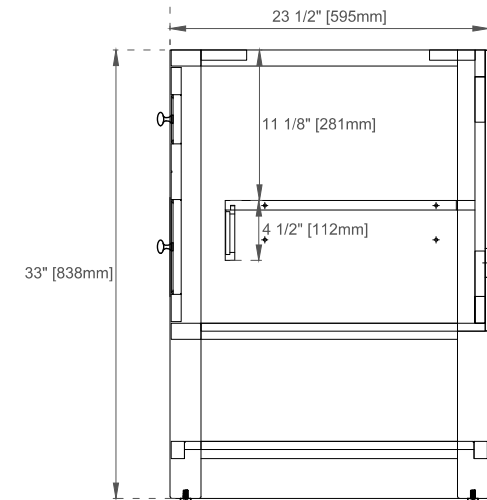

DIMENSION GUIDE JAMES MARTIN VANITIES BRECKENRIDGE 30"

3D VIEW

FRONT VIEW

SIDE VIEW

DIMENSION GUIDE JAMES MARTIN VANITIES BRECKENRIDGE 36"

3D VIEW

FRONT VIEW

SIDE VIEW

DIMENSION GUIDE JAMES MARTIN VANITIES BRECKENRIDGE 48"

3D VIEW

FRONT VIEW

SIDE VIEW

DIMENSION GUIDE JAMES MARTIN VANITIES BRECKENRIDGE 72"

3D VIEW

FRONT VIEW

SIDE VIEW