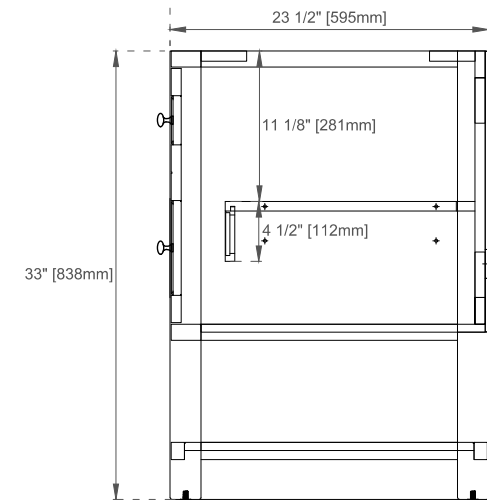

DIMENSION GUIDE JAMES MARTIN VANITIES BRECKENRIDGE 30"

3D VIEW

FRONT VIEW

SIDE VIEW

DIMENSION GUIDE JAMES MARTIN VANITIES BRECKENRIDGE 36"

3D VIEW

FRONT VIEW

SIDE VIEW

DIMENSION GUIDE JAMES MARTIN VANITIES BRECKENRIDGE 48"

3D VIEW

FRONT VIEW

SIDE VIEW

DIMENSION GUIDE JAMES MARTIN VANITIES BRECKENRIDGE 72"

3D VIEW

FRONT VIEW

SIDE VIEW