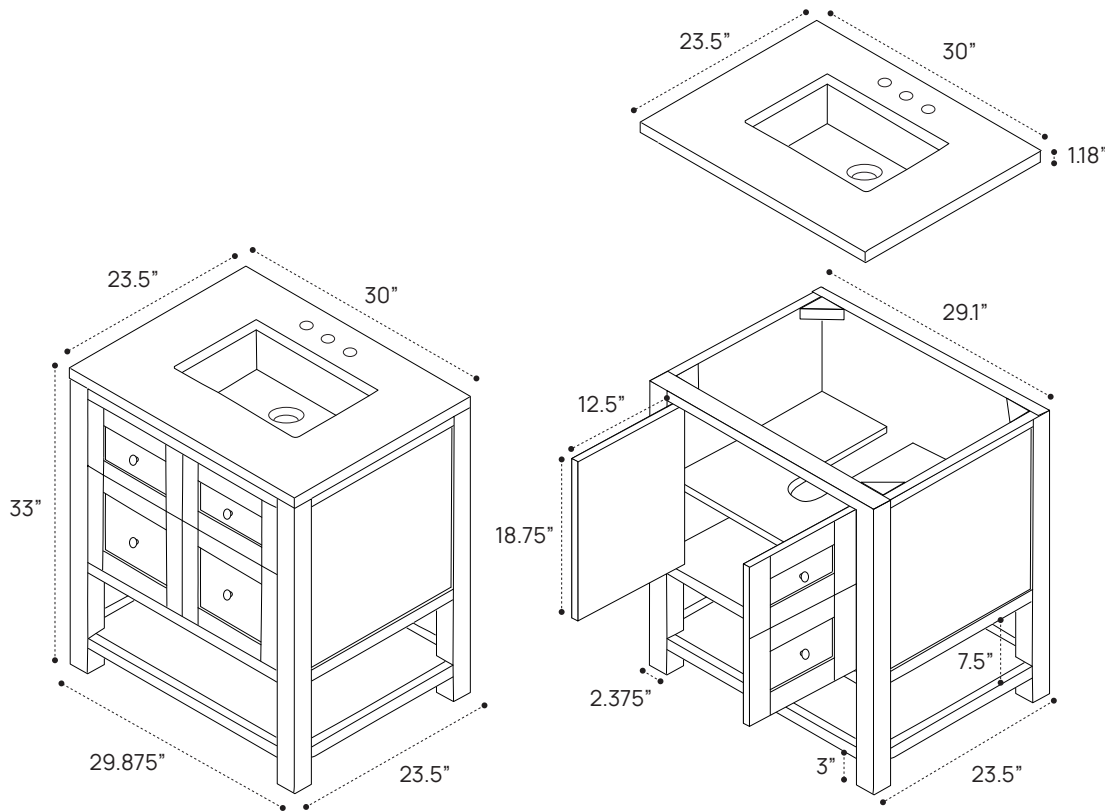

DIMENSION GUIDE JAMES MARTIN VANITIES BRECKENRIDGE 30"

3D VIEW

FRONT VIEW

SIDE VIEW

DIMENSION GUIDE JAMES MARTIN VANITIES BRECKENRIDGE 36"

3D VIEW

FRONT VIEW

SIDE VIEW

DIMENSION GUIDE JAMES MARTIN VANITIES BRECKENRIDGE 48"

3D VIEW

FRONT VIEW

SIDE VIEW

DIMENSION GUIDE JAMES MARTIN VANITIES BRECKENRIDGE 72"

3D VIEW

FRONT VIEW

SIDE VIEW