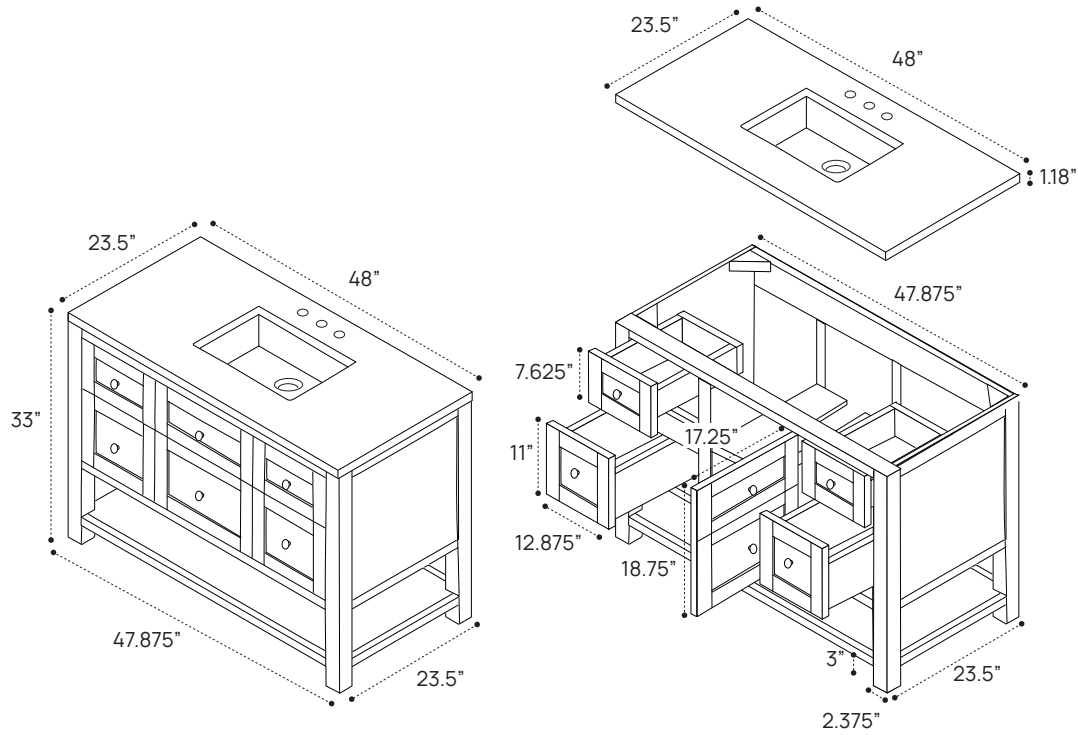

DIMENSION GUIDE JAMES MARTIN VANITIES BRECKENRIDGE 30"

3D VIEW

FRONT VIEW

SIDE VIEW

DIMENSION GUIDE JAMES MARTIN VANITIES BRECKENRIDGE 36"

3D VIEW

FRONT VIEW

SIDE VIEW

DIMENSION GUIDE JAMES MARTIN VANITIES BRECKENRIDGE 48"

3D VIEW

FRONT VIEW

SIDE VIEW

DIMENSION GUIDE JAMES MARTIN VANITIES BRECKENRIDGE 72"

3D VIEW

FRONT VIEW

SIDE VIEW