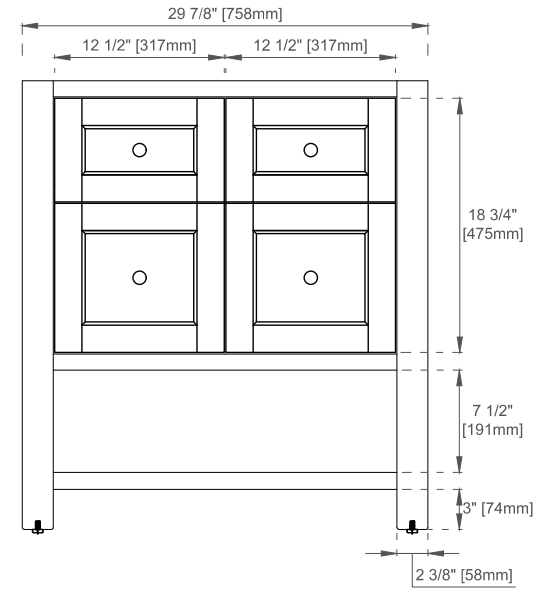

DIMENSION GUIDE JAMES MARTIN VANITIES BRECKENRIDGE 30"

3D VIEW

FRONT VIEW

SIDE VIEW

DIMENSION GUIDE JAMES MARTIN VANITIES BRECKENRIDGE 36"

3D VIEW

FRONT VIEW

SIDE VIEW

DIMENSION GUIDE JAMES MARTIN VANITIES BRECKENRIDGE 48"

3D VIEW

FRONT VIEW

SIDE VIEW

DIMENSION GUIDE JAMES MARTIN VANITIES BRECKENRIDGE 72"

3D VIEW

FRONT VIEW

SIDE VIEW