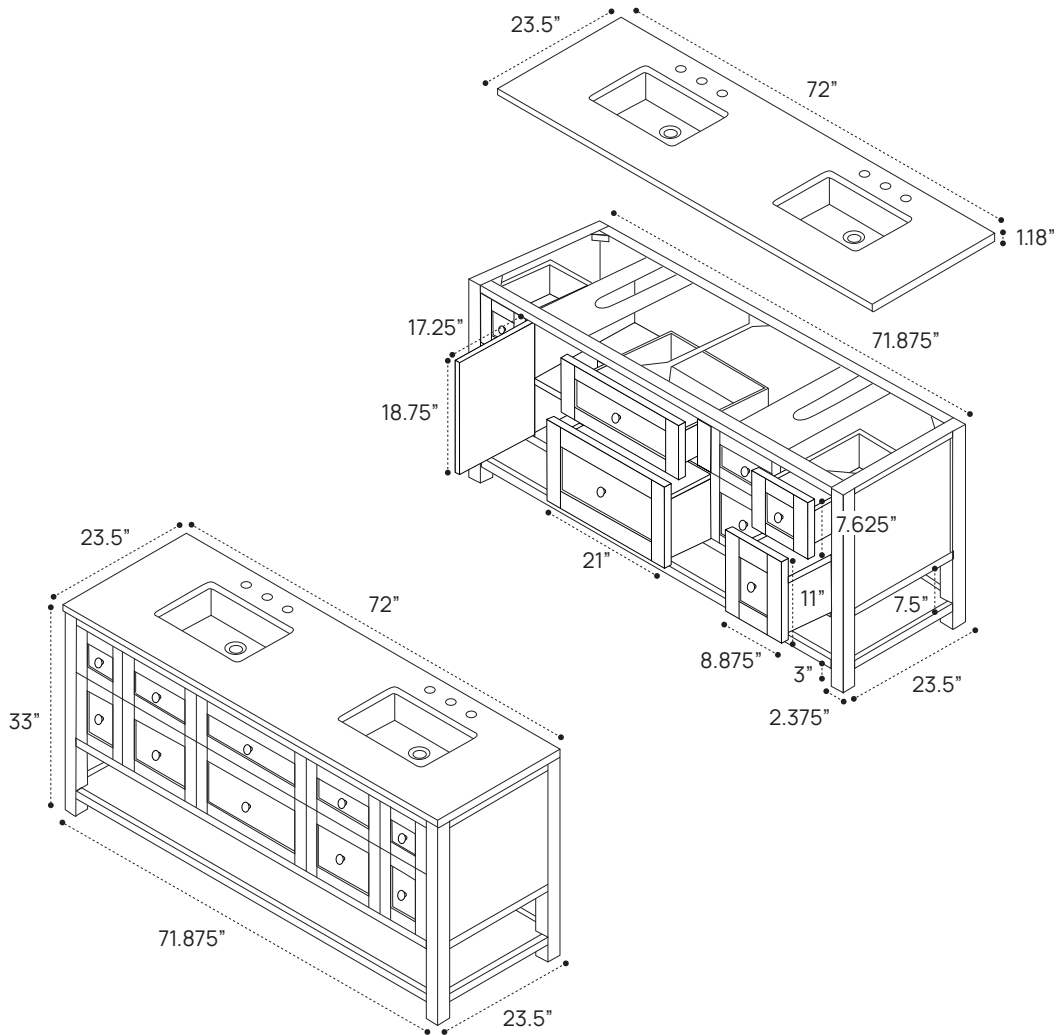

DIMENSION GUIDE JAMES MARTIN VANITIES BRECKENRIDGE 30"

3D VIEW

FRONT VIEW

SIDE VIEW

DIMENSION GUIDE JAMES MARTIN VANITIES BRECKENRIDGE 36"

3D VIEW

FRONT VIEW

SIDE VIEW

DIMENSION GUIDE JAMES MARTIN VANITIES BRECKENRIDGE 48"

3D VIEW

FRONT VIEW

SIDE VIEW

DIMENSION GUIDE JAMES MARTIN VANITIES BRECKENRIDGE 72"

3D VIEW

FRONT VIEW

SIDE VIEW