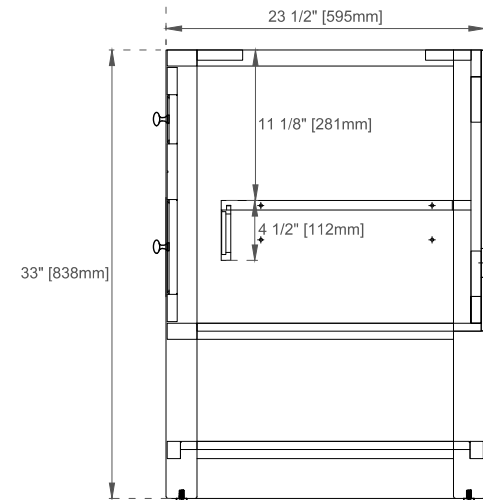

DIMENSION GUIDE JAMES MARTIN VANITIES BRECKENRIDGE 30"

3D VIEW

FRONT VIEW

SIDE VIEW

DIMENSION GUIDE JAMES MARTIN VANITIES BRECKENRIDGE 36"

3D VIEW

FRONT VIEW

SIDE VIEW

DIMENSION GUIDE JAMES MARTIN VANITIES BRECKENRIDGE 48"

3D VIEW

FRONT VIEW

SIDE VIEW

DIMENSION GUIDE JAMES MARTIN VANITIES BRECKENRIDGE 72"

3D VIEW

FRONT VIEW

SIDE VIEW