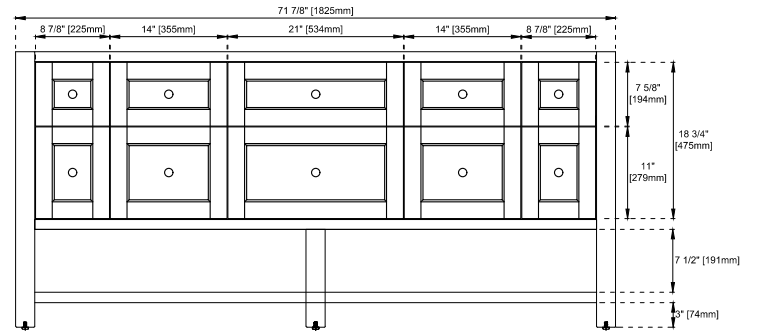

DIMENSION GUIDE JAMES MARTIN VANITIES BRECKENRIDGE 30"

3D VIEW

FRONT VIEW

SIDE VIEW

DIMENSION GUIDE JAMES MARTIN VANITIES BRECKENRIDGE 36"

3D VIEW

FRONT VIEW

SIDE VIEW

DIMENSION GUIDE JAMES MARTIN VANITIES BRECKENRIDGE 48"

3D VIEW

FRONT VIEW

SIDE VIEW

DIMENSION GUIDE JAMES MARTIN VANITIES BRECKENRIDGE 72"

3D VIEW

FRONT VIEW

SIDE VIEW