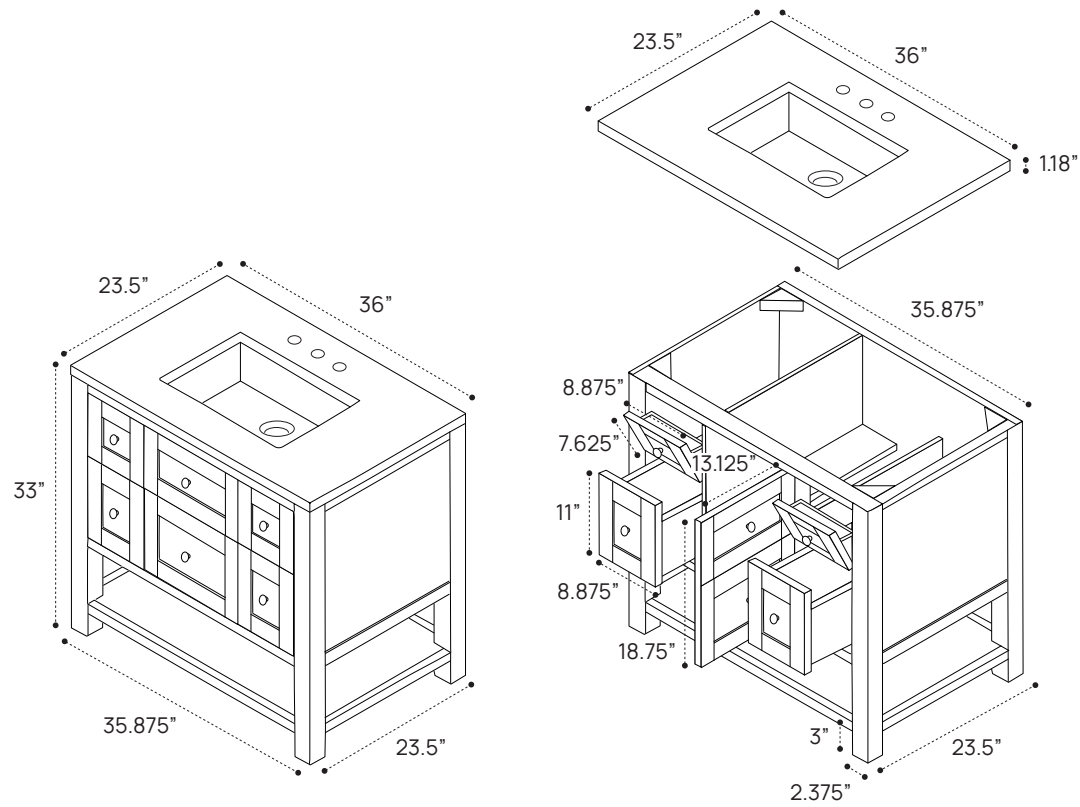

DIMENSION GUIDE JAMES MARTIN VANITIES BRECKENRIDGE 30"

3D VIEW

FRONT VIEW

SIDE VIEW

DIMENSION GUIDE JAMES MARTIN VANITIES BRECKENRIDGE 36"

3D VIEW

FRONT VIEW

SIDE VIEW

DIMENSION GUIDE JAMES MARTIN VANITIES BRECKENRIDGE 48"

3D VIEW

FRONT VIEW

SIDE VIEW

DIMENSION GUIDE JAMES MARTIN VANITIES BRECKENRIDGE 72"

3D VIEW

FRONT VIEW

SIDE VIEW