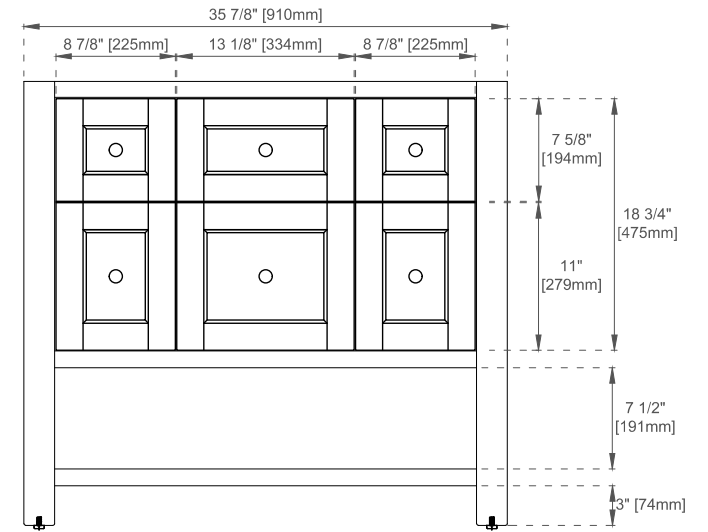

DIMENSION GUIDE JAMES MARTIN VANITIES BRECKENRIDGE 30"

3D VIEW

FRONT VIEW

SIDE VIEW

DIMENSION GUIDE JAMES MARTIN VANITIES BRECKENRIDGE 36"

3D VIEW

FRONT VIEW

SIDE VIEW

DIMENSION GUIDE JAMES MARTIN VANITIES BRECKENRIDGE 48"

3D VIEW

FRONT VIEW

SIDE VIEW

DIMENSION GUIDE JAMES MARTIN VANITIES BRECKENRIDGE 72"

3D VIEW

FRONT VIEW

SIDE VIEW