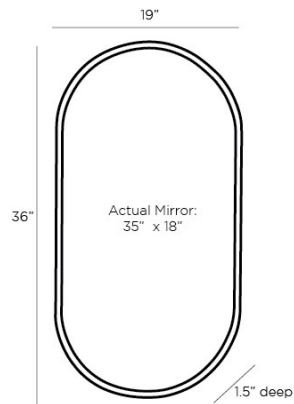

## VAQUERO SMALL MIRROR

WM114  
H: 36 IN, W: 19 IN, D: 1.5 IN  
Polished Nickel  
Contract Suitable As Is

Rendered in a classic capsule shape, the Vaquero mirror is endowed with a vintage sensibility. Crafted in a polished nickel finish with a beveled mirror, the chic accent piece is striking alone or as a pair over a vanity. The mirror can be hung vertically or horizontally and is fitted with a security cleat.

### DIMENSIONS

Mirror Size	1 H: 35 IN, W: 18 IN
-------------	-------------------------

### ADDITIONAL INFO

Hanger Position	Vertical & Horizontal
Hanger Type	Security Cleat
Hanger Size	12"