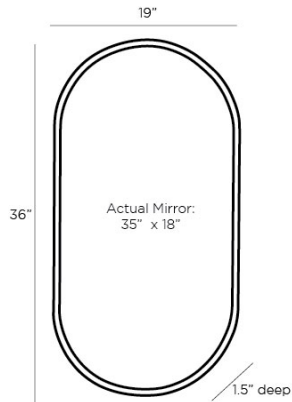

## VAQUERO SMALL MIRROR

WM112  
H: 36 IN, W: 19 IN, D: 1.5 IN  
Bronze  
Contract Suitable As Is

Rendered in a classic capsule shape, the Vaquero mirror is endowed with a vintage sensibility. Crafted in bronze-finished brass with a beveled mirror, the chic accent piece is striking alone or as a pair over a vanity. The mirror can be hung vertically or horizontally and is fitted with a security cleat.

### DIMENSIONS

Mirror Size	1 H: 35 IN, W: 18 IN
-------------	-------------------------

### ADDITIONAL INFO

Hanger Position	Vertical & Horizontal
Hanger Type	Security Cleat
Hanger Size	12"