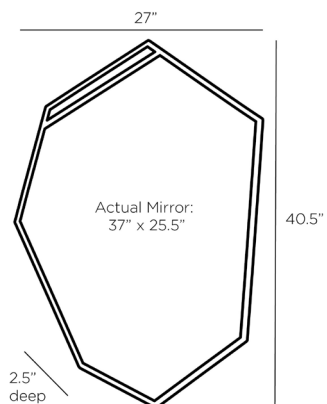

ARTERIO RS

TALLAND MIRROR

WMI08
H: 40.5 IN, W: 27 IN, D: 2.5 IN
Bronze
Contract Suitable As Is

The Talland, with its bold, angular silhouette, is reminiscent of a soldier's shield. Detailed with a contrasting strip of natural bone inlay, the faceted, bronze iron framed mirror cuts a striking reflection. The wall mirror is fitted with a cleat for hanging. Finish will vary.

APPEARANCE

Material	Bone, Iron, Mirror
Material Type	Inlay
Finish	Natural, Plain
Finish Will Vary	true
Top Coat/Sealant	false

DIMENSIONS

Mirror Size	H: 37 IN, W: 25.5 IN
-------------	----------------------

SHIPPING

Shipping Requirements	TruckShip
Product Weight	31 LBS
Gross Weight 1	39.5 LBS
Shipping Box 1	H: 34 IN, L: 9 IN, W: 49 IN

ADDITIONAL INFO

Hanger Position	Vertical Only
Hanger Type	Security Cleat
Hanger Size	15"