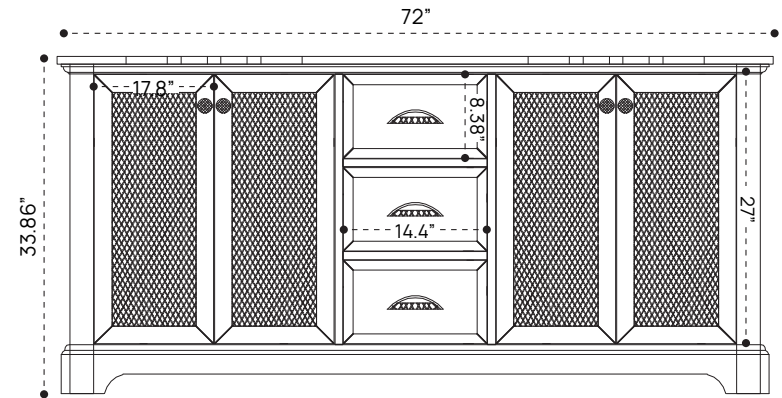

DIMENSION GUIDE OLIVIER 36"

tilebar

3D VIEW

FRONT VIEW

SIDE VIEW

DIMENSION GUIDE OLIVIER 48"

tilebar

3D VIEW

FRONT VIEW

SIDE VIEW

DIMENSION GUIDE OLIVIER 60"

3D VIEW

FRONT VIEW

SIDE VIEW

DIMENSION GUIDE OLIVIER 72"

tilebar

3D VIEW

FRONT VIEW

SIDE VIEW