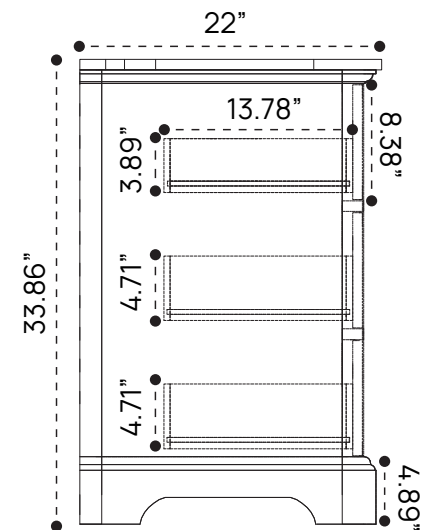

DIMENSION GUIDE OLIVIER 36"

tilebar

3D VIEW

FRONT VIEW

SIDE VIEW

DIMENSION GUIDE OLIVIER 48"

tilebar

3D VIEW

FRONT VIEW

SIDE VIEW

DIMENSION GUIDE OLIVIER 60"

3D VIEW

FRONT VIEW

SIDE VIEW

DIMENSION GUIDE OLIVIER 72"

tilebar

3D VIEW

FRONT VIEW

SIDE VIEW