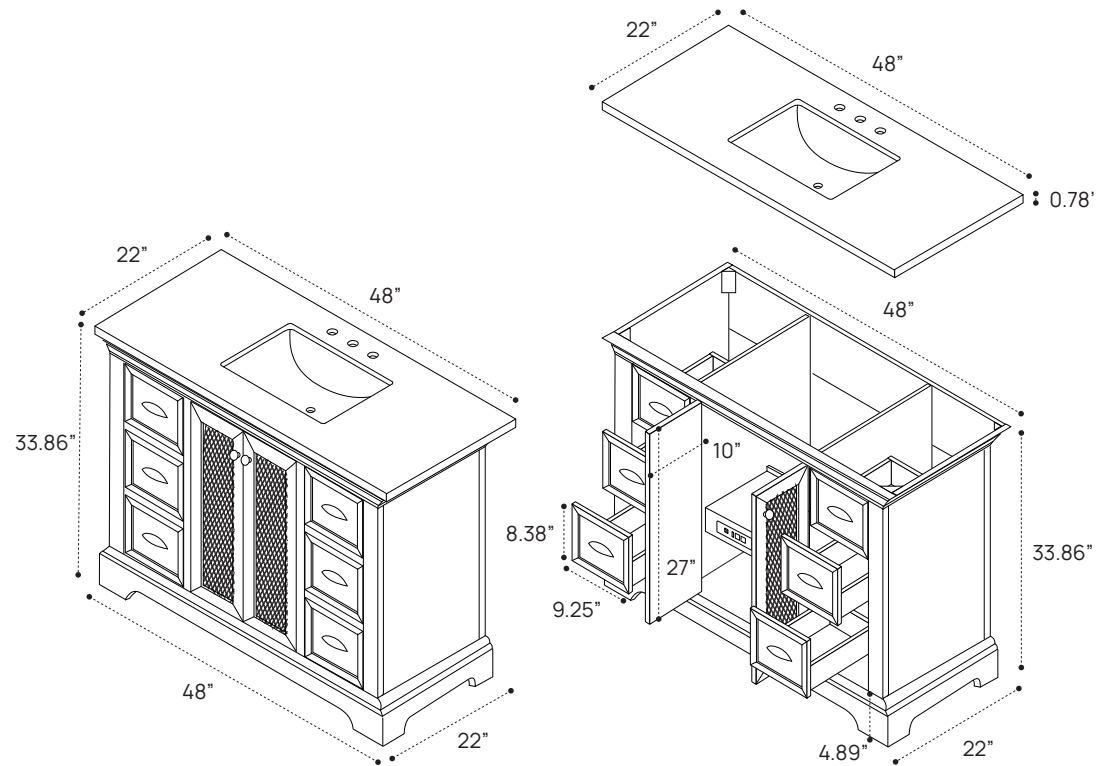

DIMENSION GUIDE OLIVIER 36"

tilebar

3D VIEW

FRONT VIEW

SIDE VIEW

DIMENSION GUIDE OLIVIER 48"

tilebar

3D VIEW

FRONT VIEW

SIDE VIEW

DIMENSION GUIDE OLIVIER 60"

3D VIEW

FRONT VIEW

SIDE VIEW

DIMENSION GUIDE OLIVIER 72"

tilebar

3D VIEW

FRONT VIEW

SIDE VIEW