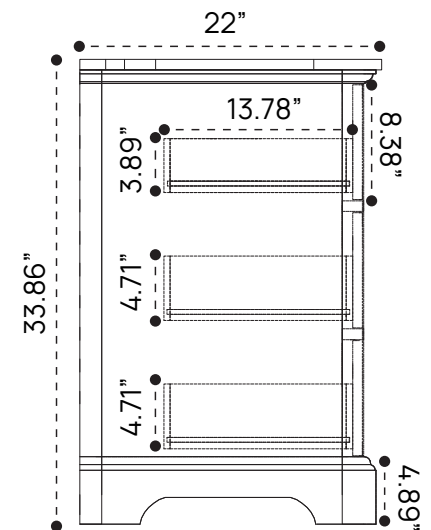

DIMENSION GUIDE OLIVIER 36"

tilebar

3D VIEW

FRONT VIEW

SIDE VIEW

DIMENSION GUIDE OLIVIER 48"

tilebar

3D VIEW

FRONT VIEW

SIDE VIEW

DIMENSION GUIDE OLIVIER 60"

3D VIEW

FRONT VIEW

SIDE VIEW

DIMENSION GUIDE OLIVIER 72"

tilebar

3D VIEW

FRONT VIEW

SIDE VIEW