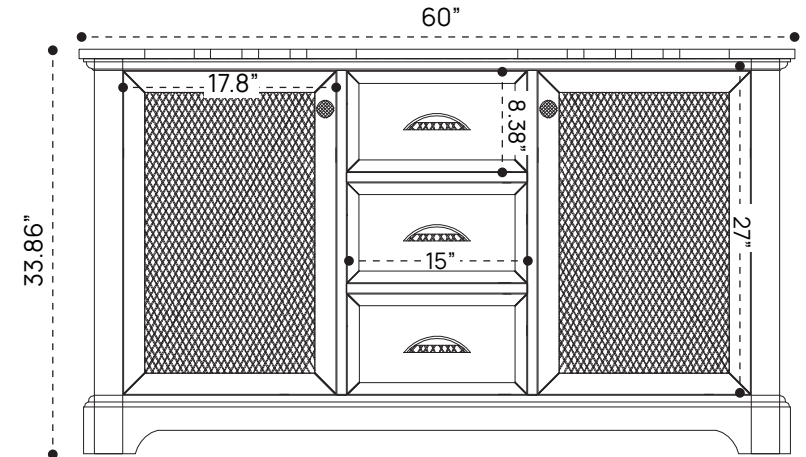

DIMENSION GUIDE OLIVIER 36"

tilebar

3D VIEW

FRONT VIEW

SIDE VIEW

DIMENSION GUIDE OLIVIER 48"

tilebar

3D VIEW

FRONT VIEW

SIDE VIEW

DIMENSION GUIDE OLIVIER 60"

3D VIEW

FRONT VIEW

SIDE VIEW

DIMENSION GUIDE OLIVIER 72"

tilebar

3D VIEW

FRONT VIEW

SIDE VIEW