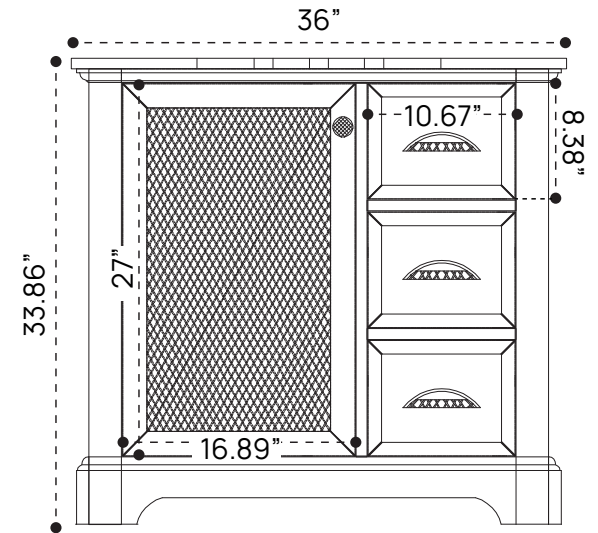

DIMENSION GUIDE OLIVIER 36"

tilebar

3D VIEW

FRONT VIEW

SIDE VIEW

DIMENSION GUIDE OLIVIER 48"

tilebar

3D VIEW

FRONT VIEW

SIDE VIEW

DIMENSION GUIDE OLIVIER 60"

3D VIEW

FRONT VIEW

SIDE VIEW

DIMENSION GUIDE OLIVIER 72"

tilebar

3D VIEW

FRONT VIEW

SIDE VIEW