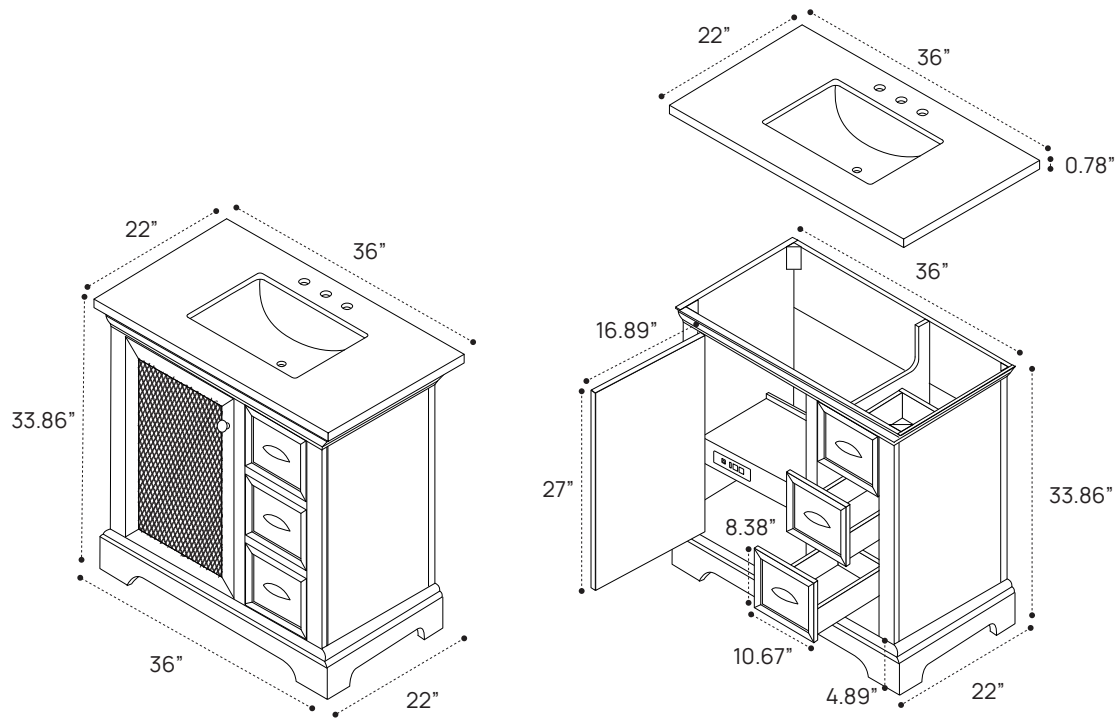

DIMENSION GUIDE OLIVIER 36"

tilebar

3D VIEW

FRONT VIEW

SIDE VIEW

DIMENSION GUIDE OLIVIER 48"

tilebar

3D VIEW

FRONT VIEW

SIDE VIEW

DIMENSION GUIDE OLIVIER 60"

3D VIEW

FRONT VIEW

SIDE VIEW

DIMENSION GUIDE OLIVIER 72"

tilebar

3D VIEW

FRONT VIEW

SIDE VIEW