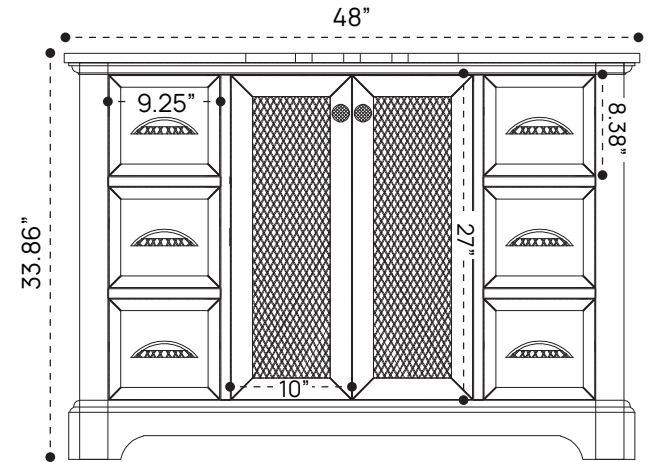

DIMENSION GUIDE OLIVIER 36"

tilebar

3D VIEW

FRONT VIEW

SIDE VIEW

DIMENSION GUIDE OLIVIER 48"

tilebar

3D VIEW

FRONT VIEW

SIDE VIEW

DIMENSION GUIDE OLIVIER 60"

3D VIEW

FRONT VIEW

SIDE VIEW

DIMENSION GUIDE OLIVIER 72"

tilebar

3D VIEW

FRONT VIEW

SIDE VIEW