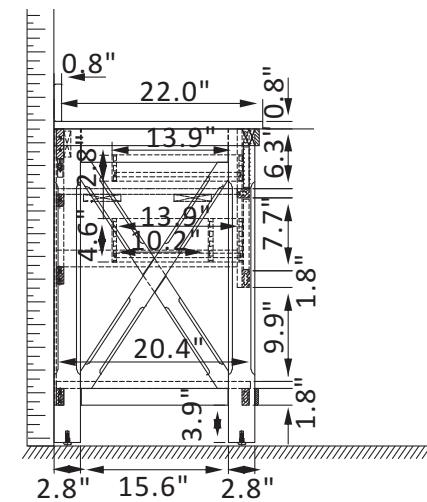

DIMENSION GUIDE INWOOD 36"

3D VIEW

FRONT VIEW

SIDE VIEW

DIMENSION GUIDE INWOOD 48"

3D VIEW

FRONT VIEW

SIDE VIEW

DIMENSION GUIDE INWOOD 60" SINGLE

3D VIEW

FRONT VIEW

SIDE VIEW

DIMENSION GUIDE INWOOD 60" DOUBLE

3D VIEW

FRONT VIEW

SIDE VIEW

DIMENSION GUIDE OLIVIER 72"

3D VIEW

FRONT VIEW

SIDE VIEW