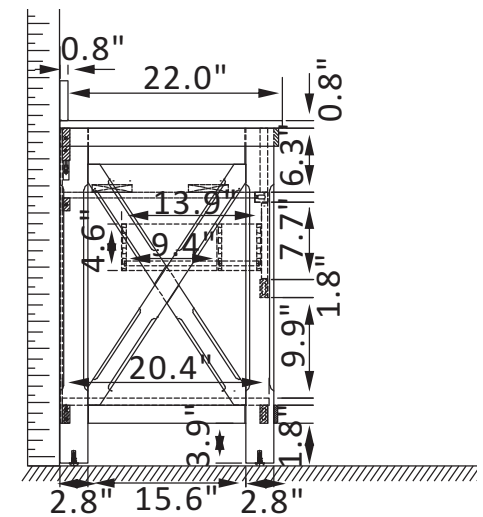

DIMENSION GUIDE INWOOD 36"

3D VIEW

FRONT VIEW

SIDE VIEW

DIMENSION GUIDE INWOOD 48"

3D VIEW

FRONT VIEW

SIDE VIEW

DIMENSION GUIDE INWOOD 60" SINGLE

3D VIEW

FRONT VIEW

SIDE VIEW

DIMENSION GUIDE INWOOD 60" DOUBLE

3D VIEW

FRONT VIEW

SIDE VIEW

DIMENSION GUIDE OLIVIER 72"

3D VIEW

FRONT VIEW

SIDE VIEW