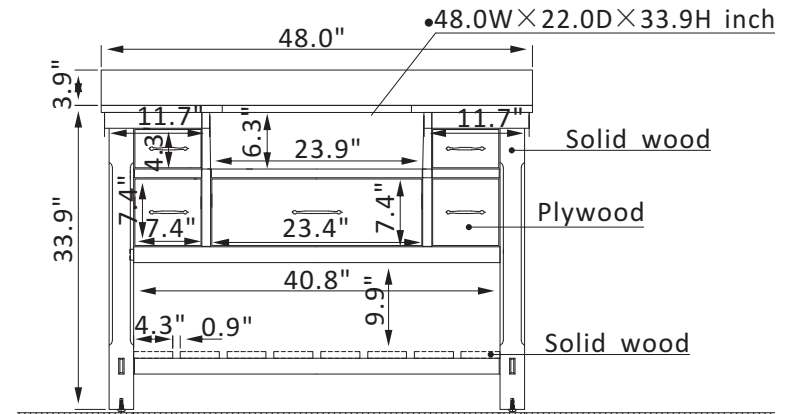

DIMENSION GUIDE INWOOD 36"

3D VIEW

FRONT VIEW

SIDE VIEW

DIMENSION GUIDE INWOOD 48"

3D VIEW

FRONT VIEW

SIDE VIEW

DIMENSION GUIDE INWOOD 60" SINGLE

3D VIEW

FRONT VIEW

SIDE VIEW

DIMENSION GUIDE INWOOD 60" DOUBLE

3D VIEW

FRONT VIEW

SIDE VIEW

DIMENSION GUIDE OLIVIER 72"

3D VIEW

FRONT VIEW

SIDE VIEW