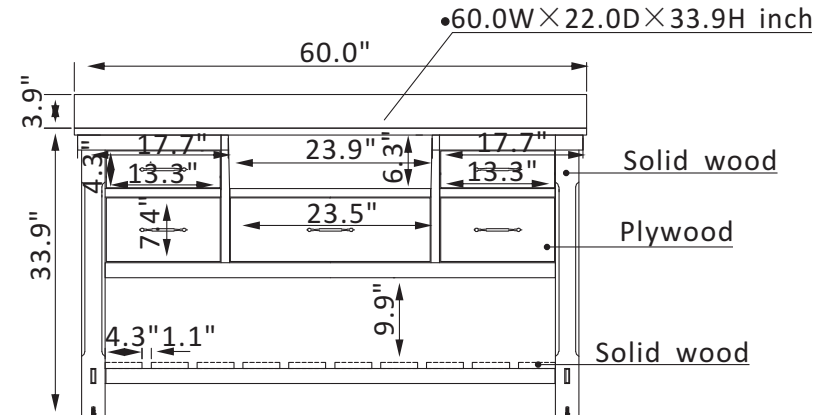

DIMENSION GUIDE INWOOD 36"

3D VIEW

FRONT VIEW

SIDE VIEW

DIMENSION GUIDE INWOOD 48"

3D VIEW

FRONT VIEW

SIDE VIEW

DIMENSION GUIDE INWOOD 60" SINGLE

3D VIEW

FRONT VIEW

SIDE VIEW

DIMENSION GUIDE INWOOD 60" DOUBLE

3D VIEW

FRONT VIEW

SIDE VIEW

DIMENSION GUIDE OLIVIER 72"

3D VIEW

FRONT VIEW

SIDE VIEW