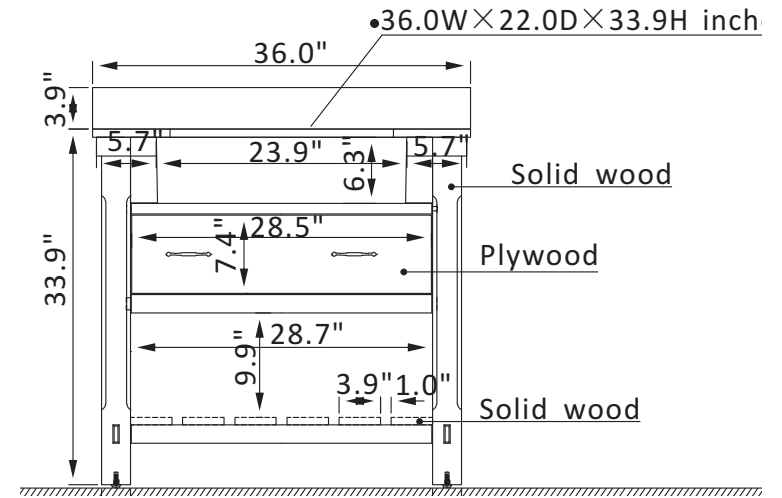

DIMENSION GUIDE INWOOD 36"

3D VIEW

FRONT VIEW

SIDE VIEW

DIMENSION GUIDE INWOOD 48"

3D VIEW

FRONT VIEW

SIDE VIEW

DIMENSION GUIDE INWOOD 60" SINGLE

3D VIEW

FRONT VIEW

SIDE VIEW

DIMENSION GUIDE INWOOD 60" DOUBLE

3D VIEW

FRONT VIEW

SIDE VIEW

DIMENSION GUIDE OLIVIER 72"

3D VIEW

FRONT VIEW

SIDE VIEW