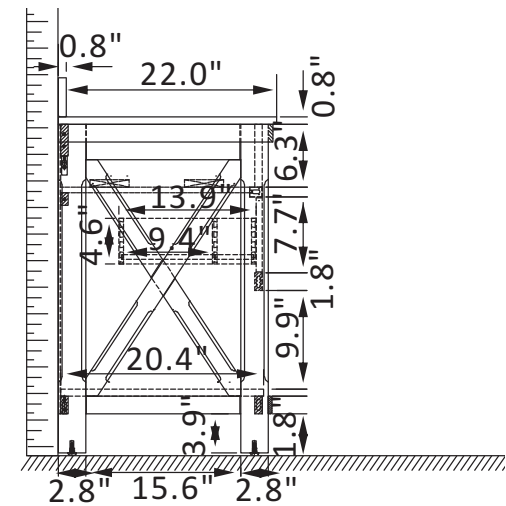

DIMENSION GUIDE INWOOD 36"

3D VIEW

FRONT VIEW

SIDE VIEW

DIMENSION GUIDE INWOOD 48"

3D VIEW

FRONT VIEW

SIDE VIEW

DIMENSION GUIDE INWOOD 60" SINGLE

3D VIEW

FRONT VIEW

SIDE VIEW

DIMENSION GUIDE INWOOD 60" DOUBLE

3D VIEW

FRONT VIEW

SIDE VIEW

DIMENSION GUIDE OLIVIER 72"

3D VIEW

FRONT VIEW

SIDE VIEW