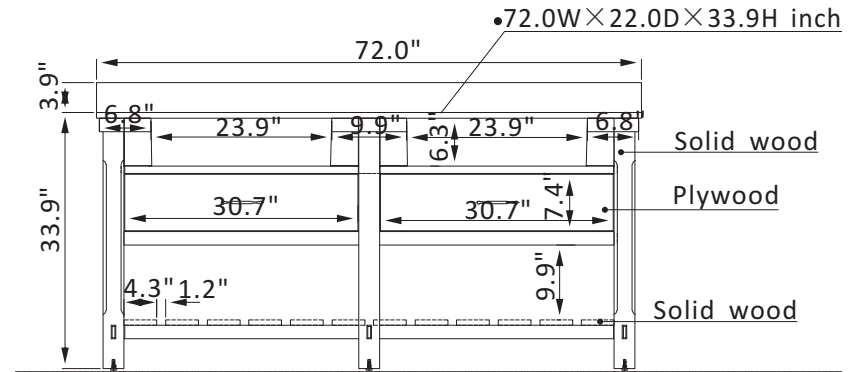

DIMENSION GUIDE INWOOD 36"

3D VIEW

FRONT VIEW

SIDE VIEW

DIMENSION GUIDE INWOOD 48"

3D VIEW

FRONT VIEW

SIDE VIEW

DIMENSION GUIDE INWOOD 60" SINGLE

3D VIEW

FRONT VIEW

SIDE VIEW

DIMENSION GUIDE INWOOD 60" DOUBLE

3D VIEW

FRONT VIEW

SIDE VIEW

DIMENSION GUIDE OLIVIER 72"

3D VIEW

FRONT VIEW

SIDE VIEW