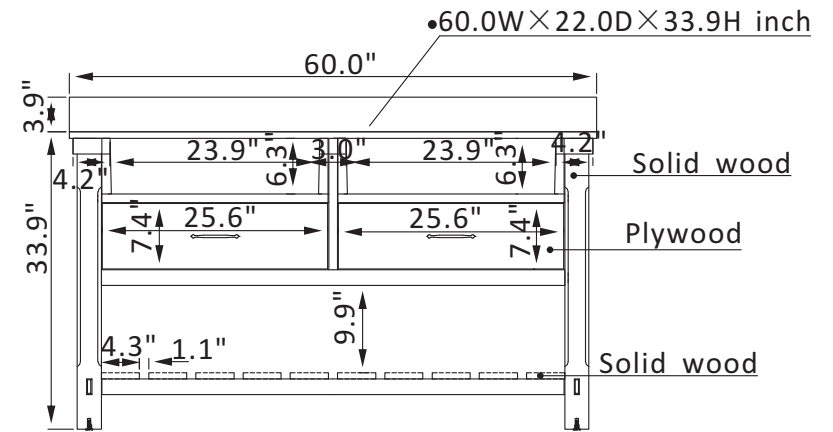

DIMENSION GUIDE INWOOD 36"

3D VIEW

FRONT VIEW

SIDE VIEW

DIMENSION GUIDE INWOOD 48"

3D VIEW

FRONT VIEW

SIDE VIEW

DIMENSION GUIDE INWOOD 60" SINGLE

3D VIEW

FRONT VIEW

SIDE VIEW

DIMENSION GUIDE INWOOD 60" DOUBLE

3D VIEW

FRONT VIEW

SIDE VIEW

DIMENSION GUIDE OLIVIER 72"

3D VIEW

FRONT VIEW

SIDE VIEW