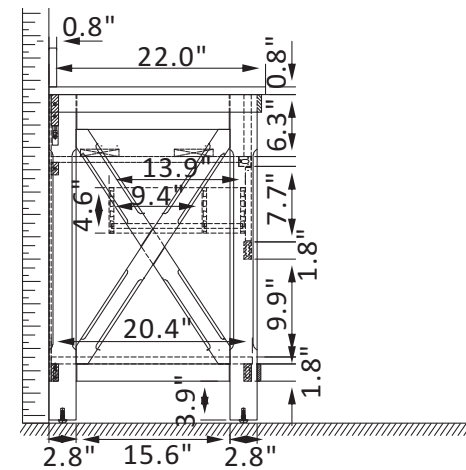

DIMENSION GUIDE INWOOD 36"

3D VIEW

FRONT VIEW

SIDE VIEW

DIMENSION GUIDE INWOOD 48"

3D VIEW

FRONT VIEW

SIDE VIEW

DIMENSION GUIDE INWOOD 60" SINGLE

3D VIEW

FRONT VIEW

SIDE VIEW

DIMENSION GUIDE INWOOD 60" DOUBLE

3D VIEW

FRONT VIEW

SIDE VIEW

DIMENSION GUIDE OLIVIER 72"

3D VIEW

FRONT VIEW

SIDE VIEW