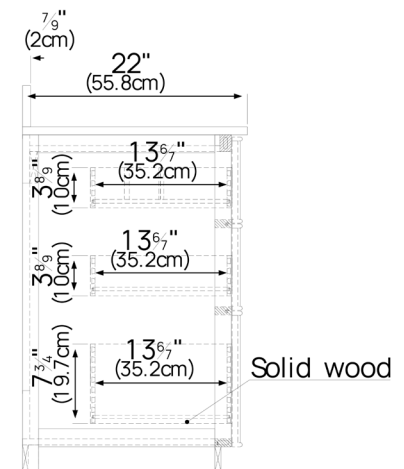

DIMENSION GUIDE FLORENCIA 36"

3D VIEW

FRONT VIEW

SIDE VIEW

DIMENSION GUIDE FLORENCIA 60" DOUBLE

3D VIEW

FRONT VIEW

SIDE VIEW

DIMENSION GUIDE FLORENCIA 60" SINGLE

3D VIEW

FRONT VIEW

SIDE VIEW

DIMENSION GUIDE FLORENCIA 84"

3D VIEW

FRONT VIEW

SIDE VIEW