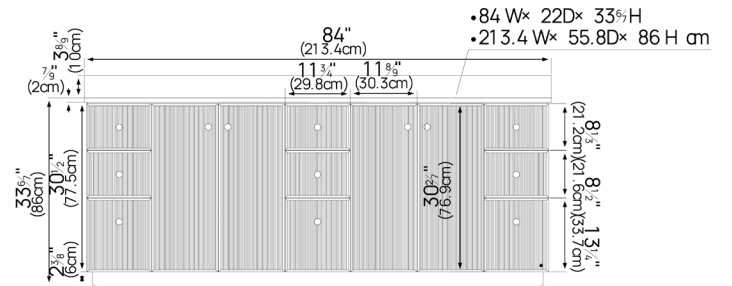

DIMENSION GUIDE FLORENCIA 36"

3D VIEW

FRONT VIEW

SIDE VIEW

DIMENSION GUIDE FLORENCIA 60" DOUBLE

3D VIEW

FRONT VIEW

SIDE VIEW

DIMENSION GUIDE FLORENCIA 60" SINGLE

3D VIEW

FRONT VIEW

SIDE VIEW

DIMENSION GUIDE FLORENCIA 84"

3D VIEW

FRONT VIEW

SIDE VIEW