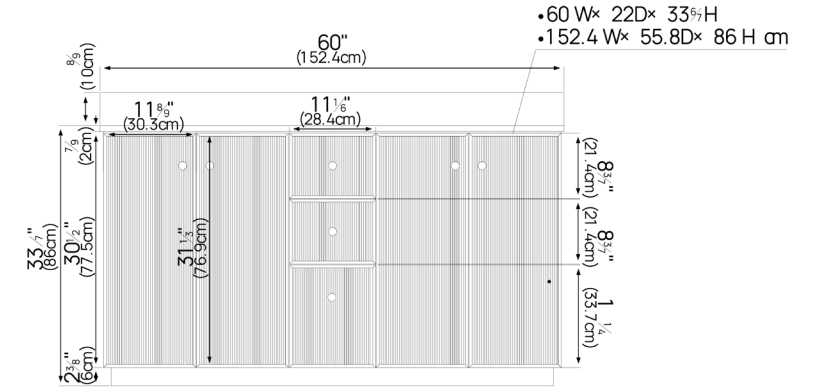

DIMENSION GUIDE FLORENCIA 36"

3D VIEW

FRONT VIEW

SIDE VIEW

DIMENSION GUIDE FLORENCIA 60" DOUBLE

3D VIEW

FRONT VIEW

SIDE VIEW

DIMENSION GUIDE FLORENCIA 60" SINGLE

3D VIEW

FRONT VIEW

SIDE VIEW

DIMENSION GUIDE FLORENCIA 84"

3D VIEW

FRONT VIEW

SIDE VIEW