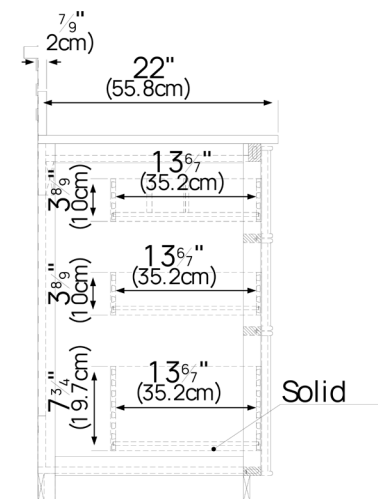

DIMENSION GUIDE FLORENCIA 36"

3D VIEW

FRONT VIEW

SIDE VIEW

DIMENSION GUIDE FLORENCIA 60" DOUBLE

3D VIEW

FRONT VIEW

SIDE VIEW

DIMENSION GUIDE FLORENCIA 60" SINGLE

3D VIEW

FRONT VIEW

SIDE VIEW

DIMENSION GUIDE FLORENCIA 84"

3D VIEW

FRONT VIEW

SIDE VIEW