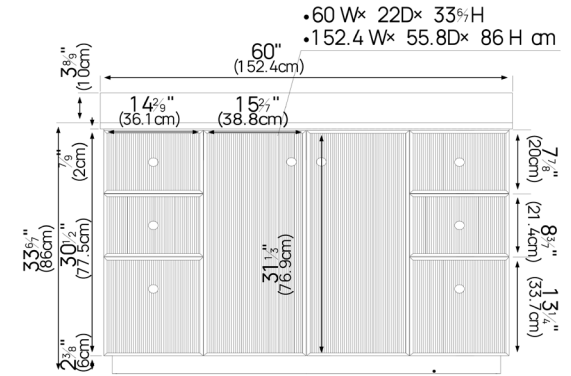

DIMENSION GUIDE FLORENCIA 36"

3D VIEW

FRONT VIEW

SIDE VIEW

DIMENSION GUIDE FLORENCIA 60" DOUBLE

3D VIEW

FRONT VIEW

SIDE VIEW

DIMENSION GUIDE FLORENCIA 60" SINGLE

3D VIEW

FRONT VIEW

SIDE VIEW

DIMENSION GUIDE FLORENCIA 84"

3D VIEW

FRONT VIEW

SIDE VIEW