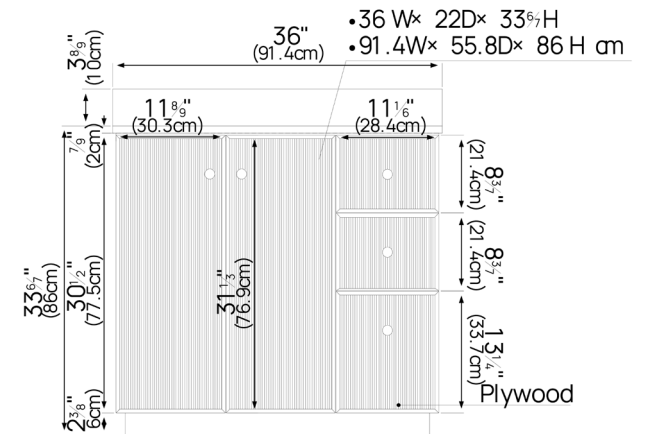

DIMENSION GUIDE FLORENCIA 36"

3D VIEW

FRONT VIEW

SIDE VIEW

DIMENSION GUIDE FLORENCIA 60" DOUBLE

3D VIEW

FRONT VIEW

SIDE VIEW

DIMENSION GUIDE FLORENCIA 60" SINGLE

3D VIEW

FRONT VIEW

SIDE VIEW

DIMENSION GUIDE FLORENCIA 84"

3D VIEW

FRONT VIEW

SIDE VIEW