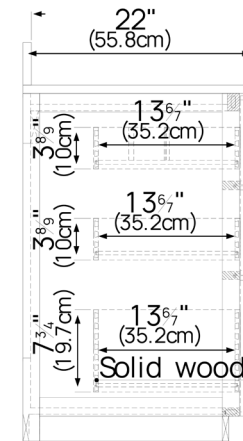

DIMENSION GUIDE FLORENCIA 36"

3D VIEW

FRONT VIEW

SIDE VIEW

DIMENSION GUIDE FLORENCIA 60" DOUBLE

3D VIEW

FRONT VIEW

SIDE VIEW

DIMENSION GUIDE FLORENCIA 60" SINGLE

3D VIEW

FRONT VIEW

SIDE VIEW

DIMENSION GUIDE FLORENCIA 84"

3D VIEW

FRONT VIEW

SIDE VIEW