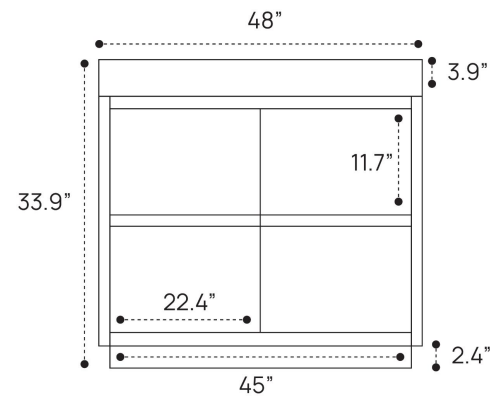

DIMENSION GUIDE SERRANO COLLECTION | 18" FREESTANDING VANITY

3D VIEW

FRONT VIEW

SIDE VIEW

DIMENSION GUIDE SERRANO COLLECTION | 24" FREESTANDING VANITY

3D VIEW

FRONT VIEW

SIDE VIEW

DIMENSION GUIDE

SERRANO COLLECTION | 36" FREESTANDING VANITY

3D VIEW

FRONT VIEW

SIDE VIEW

DIMENSION GUIDE SERRANO COLLECTION | 48" FREESTANDING VANITY

3D VIEW

FRONT VIEW

SIDE VIEW

DIMENSION GUIDE

SERRANO COLLECTION | 60" FREESTANDING VANITY SINGLE

3D VIEW

FRONT VIEW

SIDE VIEW

DIMENSION GUIDE SERRANO COLLECTION | 60" FREESTANDING VANITY DOUBLE

3D VIEW

FRONT VIEW

SIDE VIEW

DIMENSION GUIDE SERRANO COLLECTION | 72" FREESTANDING VANITY

3D VIEW

FRONT VIEW

SIDE VIEW