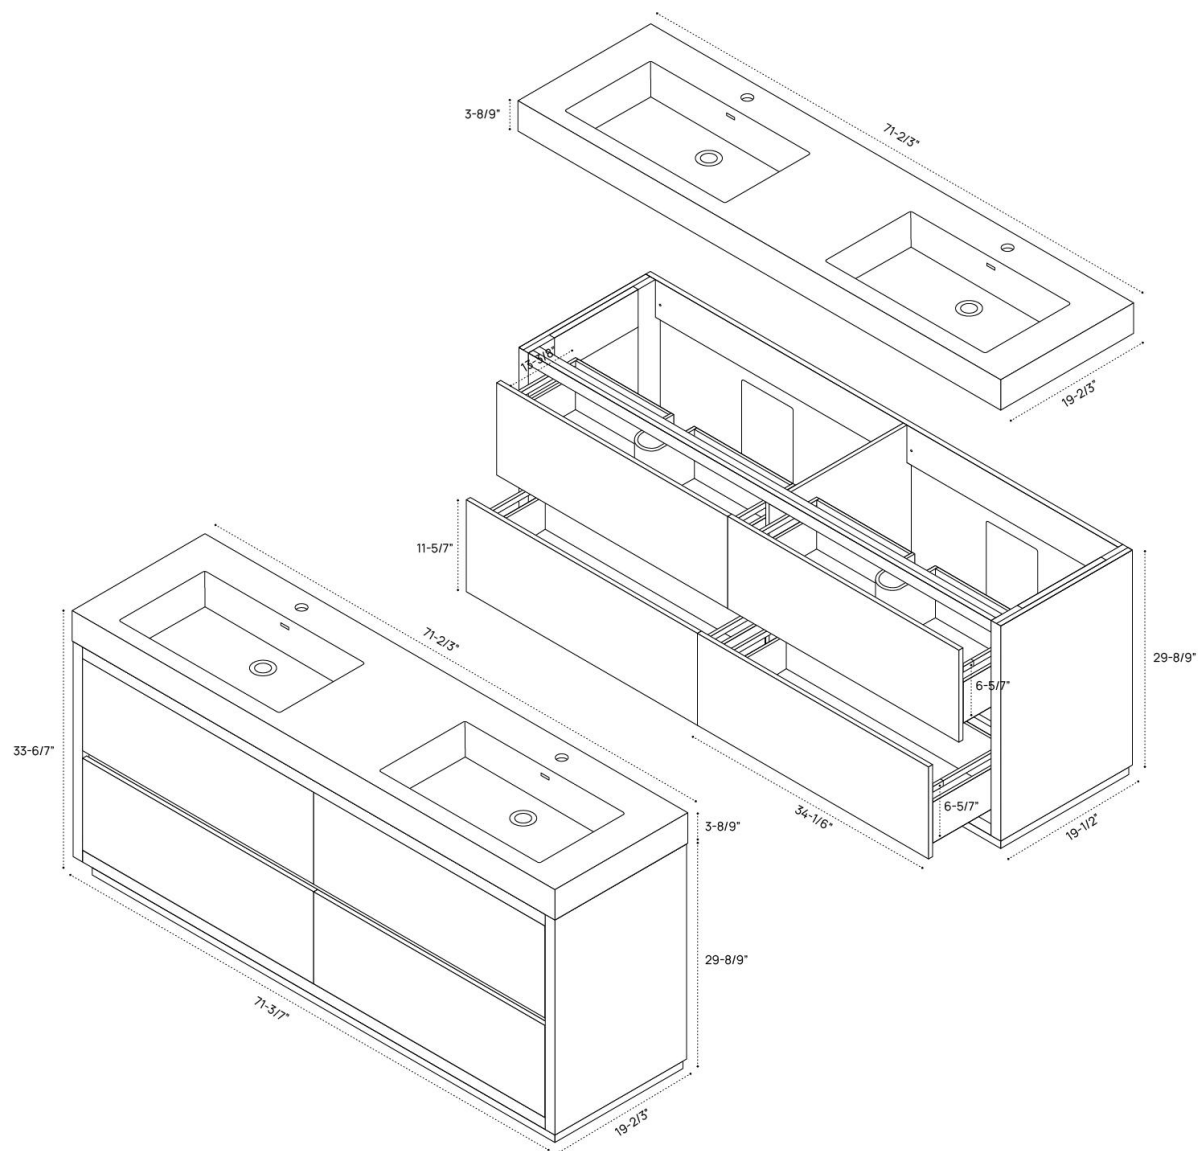

DIMENSION GUIDE SERRANO COLLECTION | 18" FREESTANDING VANITY

3D VIEW

FRONT VIEW

SIDE VIEW

DIMENSION GUIDE SERRANO COLLECTION | 24" FREESTANDING VANITY

3D VIEW

FRONT VIEW

SIDE VIEW

DIMENSION GUIDE

SERRANO COLLECTION | 36" FREESTANDING VANITY

3D VIEW

FRONT VIEW

SIDE VIEW

DIMENSION GUIDE SERRANO COLLECTION | 48" FREESTANDING VANITY

3D VIEW

FRONT VIEW

SIDE VIEW

DIMENSION GUIDE

SERRANO COLLECTION | 60" FREESTANDING VANITY SINGLE

3D VIEW

FRONT VIEW

SIDE VIEW

DIMENSION GUIDE SERRANO COLLECTION | 60" FREESTANDING VANITY DOUBLE

3D VIEW

FRONT VIEW

SIDE VIEW

DIMENSION GUIDE SERRANO COLLECTION | 72" FREESTANDING VANITY

3D VIEW

FRONT VIEW

SIDE VIEW