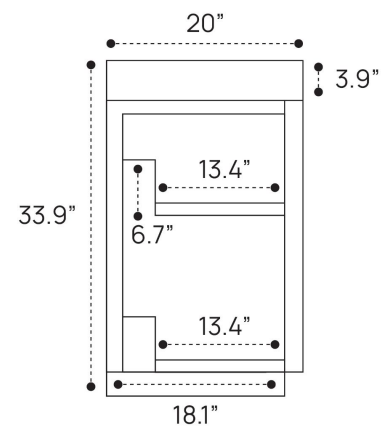

DIMENSION GUIDE SERRANO COLLECTION | 18" FREESTANDING VANITY

3D VIEW

FRONT VIEW

SIDE VIEW

DIMENSION GUIDE SERRANO COLLECTION | 24" FREESTANDING VANITY

3D VIEW

FRONT VIEW

SIDE VIEW

DIMENSION GUIDE

SERRANO COLLECTION | 36" FREESTANDING VANITY

3D VIEW

FRONT VIEW

SIDE VIEW

DIMENSION GUIDE SERRANO COLLECTION | 48" FREESTANDING VANITY

3D VIEW

FRONT VIEW

SIDE VIEW

DIMENSION GUIDE

SERRANO COLLECTION | 60" FREESTANDING VANITY SINGLE

3D VIEW

FRONT VIEW

SIDE VIEW

DIMENSION GUIDE SERRANO COLLECTION | 60" FREESTANDING VANITY DOUBLE

3D VIEW

FRONT VIEW

SIDE VIEW

DIMENSION GUIDE SERRANO COLLECTION | 72" FREESTANDING VANITY

3D VIEW

FRONT VIEW

SIDE VIEW