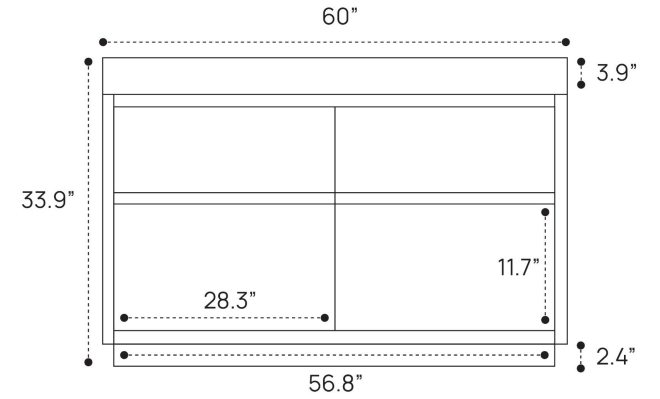

DIMENSION GUIDE SERRANO COLLECTION | 18" FREESTANDING VANITY

3D VIEW

FRONT VIEW

SIDE VIEW

DIMENSION GUIDE SERRANO COLLECTION | 24" FREESTANDING VANITY

3D VIEW

FRONT VIEW

SIDE VIEW

DIMENSION GUIDE

SERRANO COLLECTION | 36" FREESTANDING VANITY

3D VIEW

FRONT VIEW

SIDE VIEW

DIMENSION GUIDE SERRANO COLLECTION | 48" FREESTANDING VANITY

3D VIEW

FRONT VIEW

SIDE VIEW

DIMENSION GUIDE

SERRANO COLLECTION | 60" FREESTANDING VANITY SINGLE

3D VIEW

FRONT VIEW

SIDE VIEW

DIMENSION GUIDE SERRANO COLLECTION | 60" FREESTANDING VANITY DOUBLE

3D VIEW

FRONT VIEW

SIDE VIEW

DIMENSION GUIDE SERRANO COLLECTION | 72" FREESTANDING VANITY

3D VIEW

FRONT VIEW

SIDE VIEW