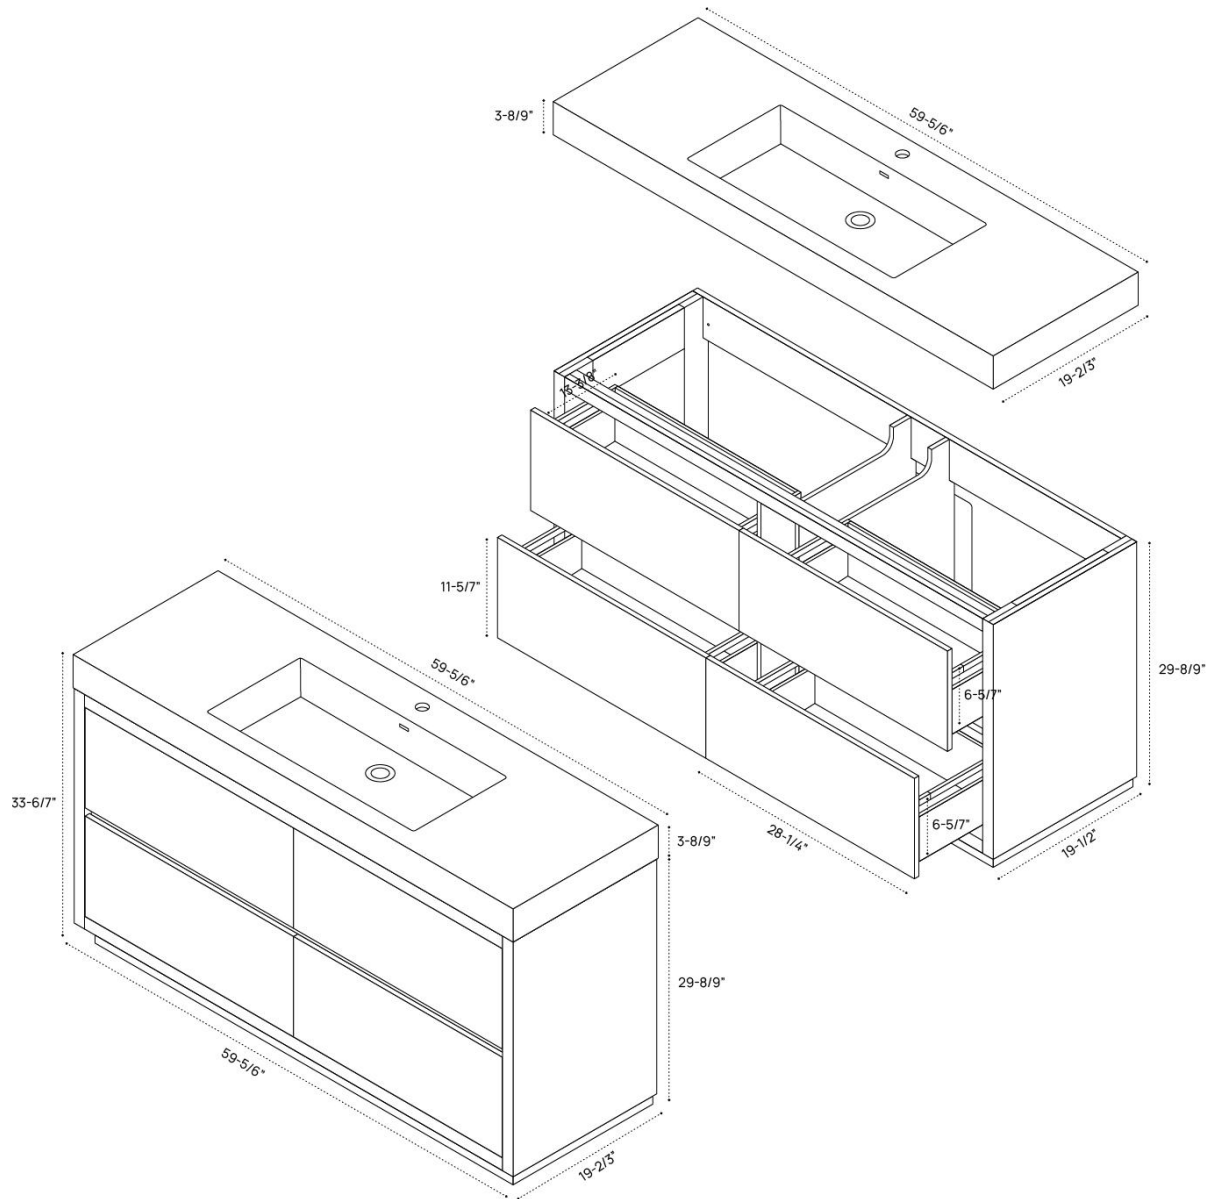

DIMENSION GUIDE SERRANO COLLECTION | 18" FREESTANDING VANITY

3D VIEW

FRONT VIEW

SIDE VIEW

DIMENSION GUIDE SERRANO COLLECTION | 24" FREESTANDING VANITY

3D VIEW

FRONT VIEW

SIDE VIEW

DIMENSION GUIDE

SERRANO COLLECTION | 36" FREESTANDING VANITY

3D VIEW

FRONT VIEW

SIDE VIEW

DIMENSION GUIDE SERRANO COLLECTION | 48" FREESTANDING VANITY

3D VIEW

FRONT VIEW

SIDE VIEW

DIMENSION GUIDE

SERRANO COLLECTION | 60" FREESTANDING VANITY SINGLE

3D VIEW

FRONT VIEW

SIDE VIEW

DIMENSION GUIDE SERRANO COLLECTION | 60" FREESTANDING VANITY DOUBLE

3D VIEW

FRONT VIEW

SIDE VIEW

DIMENSION GUIDE SERRANO COLLECTION | 72" FREESTANDING VANITY

3D VIEW

FRONT VIEW

SIDE VIEW