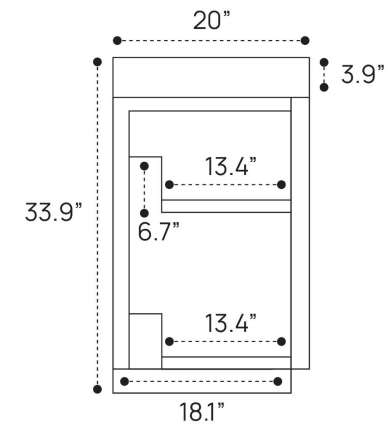

DIMENSION GUIDE SERRANO COLLECTION | 18" FREESTANDING VANITY

3D VIEW

FRONT VIEW

SIDE VIEW

DIMENSION GUIDE SERRANO COLLECTION | 24" FREESTANDING VANITY

3D VIEW

FRONT VIEW

SIDE VIEW

DIMENSION GUIDE

SERRANO COLLECTION | 36" FREESTANDING VANITY

3D VIEW

FRONT VIEW

SIDE VIEW

DIMENSION GUIDE SERRANO COLLECTION | 48" FREESTANDING VANITY

3D VIEW

FRONT VIEW

SIDE VIEW

DIMENSION GUIDE

SERRANO COLLECTION | 60" FREESTANDING VANITY SINGLE

3D VIEW

FRONT VIEW

SIDE VIEW

DIMENSION GUIDE SERRANO COLLECTION | 60" FREESTANDING VANITY DOUBLE

3D VIEW

FRONT VIEW

SIDE VIEW

DIMENSION GUIDE SERRANO COLLECTION | 72" FREESTANDING VANITY

3D VIEW

FRONT VIEW

SIDE VIEW