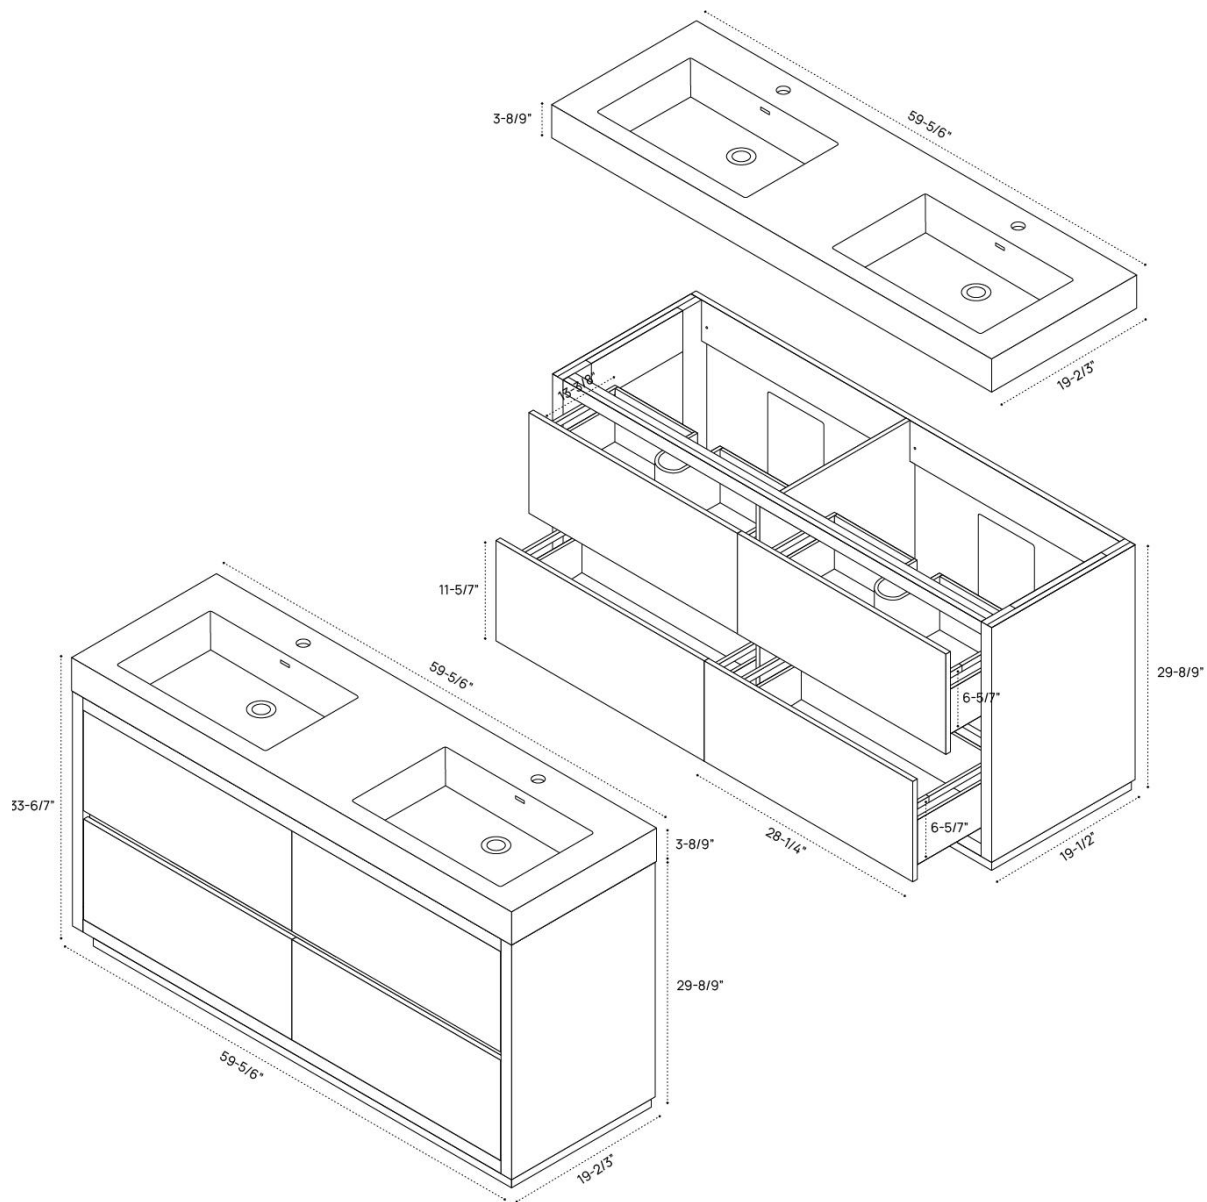

DIMENSION GUIDE SERRANO COLLECTION | 18" FREESTANDING VANITY

3D VIEW

FRONT VIEW

SIDE VIEW

DIMENSION GUIDE SERRANO COLLECTION | 24" FREESTANDING VANITY

3D VIEW

FRONT VIEW

SIDE VIEW

DIMENSION GUIDE

SERRANO COLLECTION | 36" FREESTANDING VANITY

3D VIEW

FRONT VIEW

SIDE VIEW

DIMENSION GUIDE SERRANO COLLECTION | 48" FREESTANDING VANITY

3D VIEW

FRONT VIEW

SIDE VIEW

DIMENSION GUIDE

SERRANO COLLECTION | 60" FREESTANDING VANITY SINGLE

3D VIEW

FRONT VIEW

SIDE VIEW

DIMENSION GUIDE SERRANO COLLECTION | 60" FREESTANDING VANITY DOUBLE

3D VIEW

FRONT VIEW

SIDE VIEW

DIMENSION GUIDE SERRANO COLLECTION | 72" FREESTANDING VANITY

3D VIEW

FRONT VIEW

SIDE VIEW