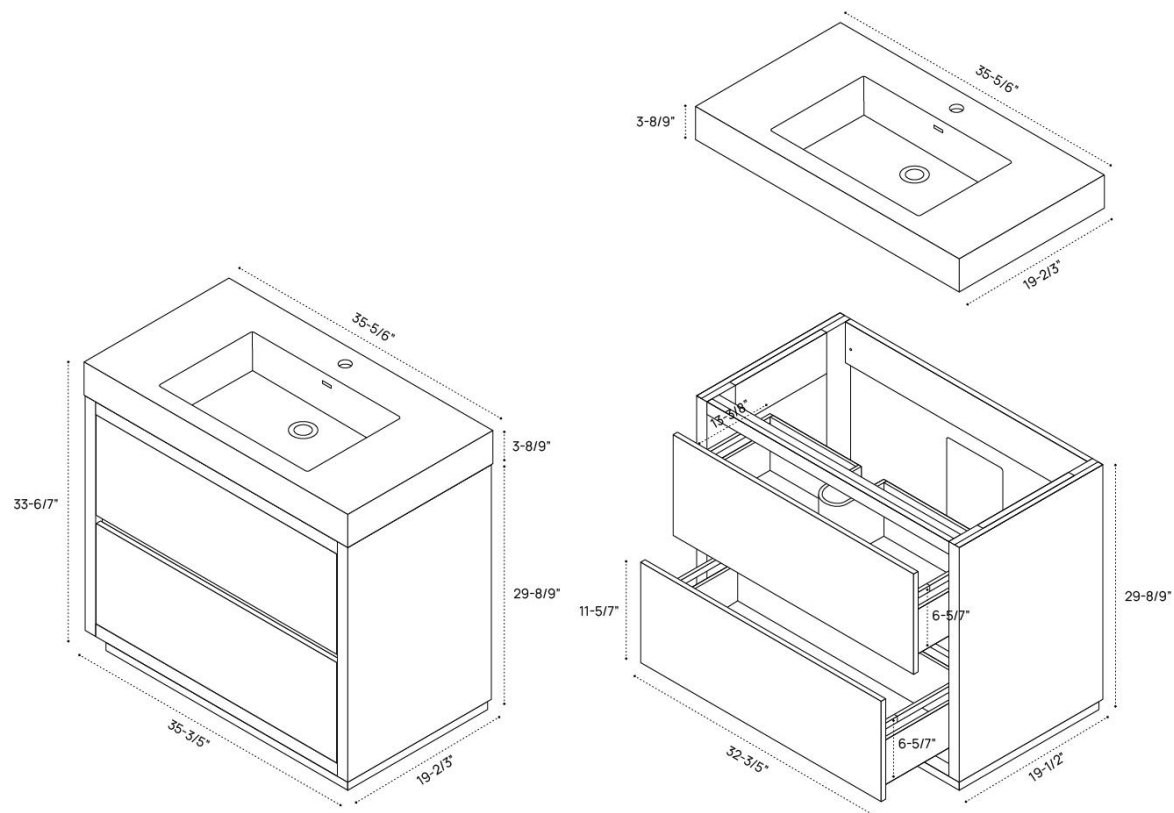

DIMENSION GUIDE SERRANO COLLECTION | 18" FREESTANDING VANITY

3D VIEW

FRONT VIEW

SIDE VIEW

DIMENSION GUIDE SERRANO COLLECTION | 24" FREESTANDING VANITY

3D VIEW

FRONT VIEW

SIDE VIEW

DIMENSION GUIDE

SERRANO COLLECTION | 36" FREESTANDING VANITY

3D VIEW

FRONT VIEW

SIDE VIEW

DIMENSION GUIDE SERRANO COLLECTION | 48" FREESTANDING VANITY

3D VIEW

FRONT VIEW

SIDE VIEW

DIMENSION GUIDE

SERRANO COLLECTION | 60" FREESTANDING VANITY SINGLE

3D VIEW

FRONT VIEW

SIDE VIEW

DIMENSION GUIDE SERRANO COLLECTION | 60" FREESTANDING VANITY DOUBLE

3D VIEW

FRONT VIEW

SIDE VIEW

DIMENSION GUIDE SERRANO COLLECTION | 72" FREESTANDING VANITY

3D VIEW

FRONT VIEW

SIDE VIEW