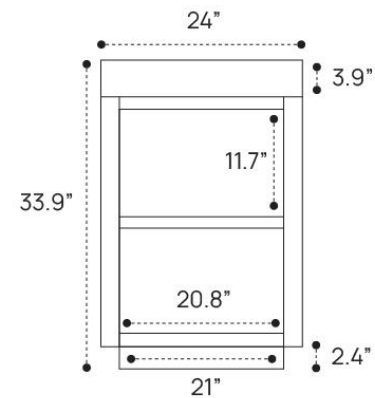

DIMENSION GUIDE SERRANO COLLECTION | 18" FREESTANDING VANITY

3D VIEW

FRONT VIEW

SIDE VIEW

DIMENSION GUIDE SERRANO COLLECTION | 24" FREESTANDING VANITY

3D VIEW

FRONT VIEW

SIDE VIEW

DIMENSION GUIDE

SERRANO COLLECTION | 36" FREESTANDING VANITY

3D VIEW

FRONT VIEW

SIDE VIEW

DIMENSION GUIDE SERRANO COLLECTION | 48" FREESTANDING VANITY

3D VIEW

FRONT VIEW

SIDE VIEW

DIMENSION GUIDE

SERRANO COLLECTION | 60" FREESTANDING VANITY SINGLE

3D VIEW

FRONT VIEW

SIDE VIEW

DIMENSION GUIDE SERRANO COLLECTION | 60" FREESTANDING VANITY DOUBLE

3D VIEW

FRONT VIEW

SIDE VIEW

DIMENSION GUIDE SERRANO COLLECTION | 72" FREESTANDING VANITY

3D VIEW

FRONT VIEW

SIDE VIEW