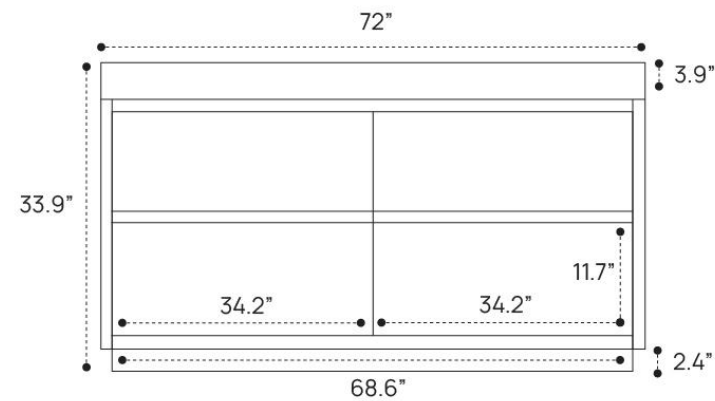

DIMENSION GUIDE SERRANO COLLECTION | 18" FREESTANDING VANITY

3D VIEW

FRONT VIEW

SIDE VIEW

DIMENSION GUIDE SERRANO COLLECTION | 24" FREESTANDING VANITY

3D VIEW

FRONT VIEW

SIDE VIEW

DIMENSION GUIDE

SERRANO COLLECTION | 36" FREESTANDING VANITY

3D VIEW

FRONT VIEW

SIDE VIEW

DIMENSION GUIDE SERRANO COLLECTION | 48" FREESTANDING VANITY

3D VIEW

FRONT VIEW

SIDE VIEW

DIMENSION GUIDE

SERRANO COLLECTION | 60" FREESTANDING VANITY SINGLE

3D VIEW

FRONT VIEW

SIDE VIEW

DIMENSION GUIDE SERRANO COLLECTION | 60" FREESTANDING VANITY DOUBLE

3D VIEW

FRONT VIEW

SIDE VIEW

DIMENSION GUIDE SERRANO COLLECTION | 72" FREESTANDING VANITY

3D VIEW

FRONT VIEW

SIDE VIEW