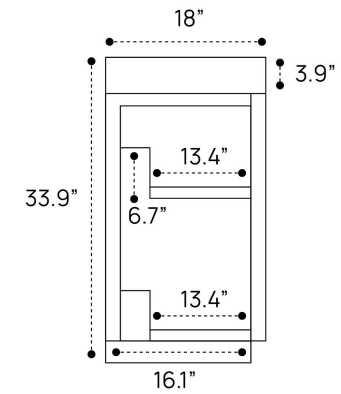

DIMENSION GUIDE SERRANO COLLECTION | 18" FREESTANDING VANITY

3D VIEW

FRONT VIEW

SIDE VIEW

DIMENSION GUIDE SERRANO COLLECTION | 24" FREESTANDING VANITY

3D VIEW

FRONT VIEW

SIDE VIEW

DIMENSION GUIDE

SERRANO COLLECTION | 36" FREESTANDING VANITY

3D VIEW

FRONT VIEW

SIDE VIEW

DIMENSION GUIDE SERRANO COLLECTION | 48" FREESTANDING VANITY

3D VIEW

FRONT VIEW

SIDE VIEW

DIMENSION GUIDE

SERRANO COLLECTION | 60" FREESTANDING VANITY SINGLE

3D VIEW

FRONT VIEW

SIDE VIEW

DIMENSION GUIDE SERRANO COLLECTION | 60" FREESTANDING VANITY DOUBLE

3D VIEW

FRONT VIEW

SIDE VIEW

DIMENSION GUIDE SERRANO COLLECTION | 72" FREESTANDING VANITY

3D VIEW

FRONT VIEW

SIDE VIEW