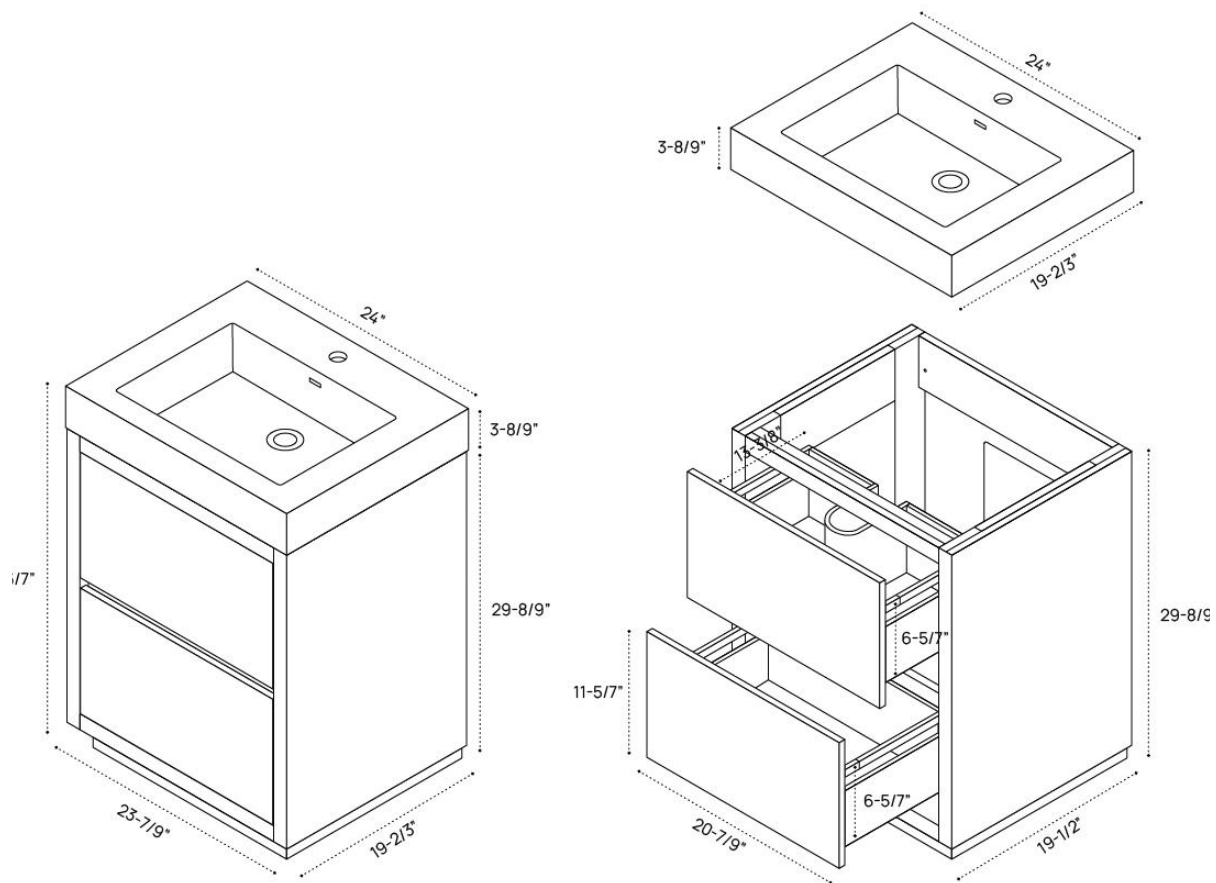

DIMENSION GUIDE SERRANO COLLECTION | 18" FREESTANDING VANITY

3D VIEW

FRONT VIEW

SIDE VIEW

DIMENSION GUIDE SERRANO COLLECTION | 24" FREESTANDING VANITY

3D VIEW

FRONT VIEW

SIDE VIEW

DIMENSION GUIDE

SERRANO COLLECTION | 36" FREESTANDING VANITY

3D VIEW

FRONT VIEW

SIDE VIEW

DIMENSION GUIDE SERRANO COLLECTION | 48" FREESTANDING VANITY

3D VIEW

FRONT VIEW

SIDE VIEW

DIMENSION GUIDE

SERRANO COLLECTION | 60" FREESTANDING VANITY SINGLE

3D VIEW

FRONT VIEW

SIDE VIEW

DIMENSION GUIDE SERRANO COLLECTION | 60" FREESTANDING VANITY DOUBLE

3D VIEW

FRONT VIEW

SIDE VIEW

DIMENSION GUIDE SERRANO COLLECTION | 72" FREESTANDING VANITY

3D VIEW

FRONT VIEW

SIDE VIEW