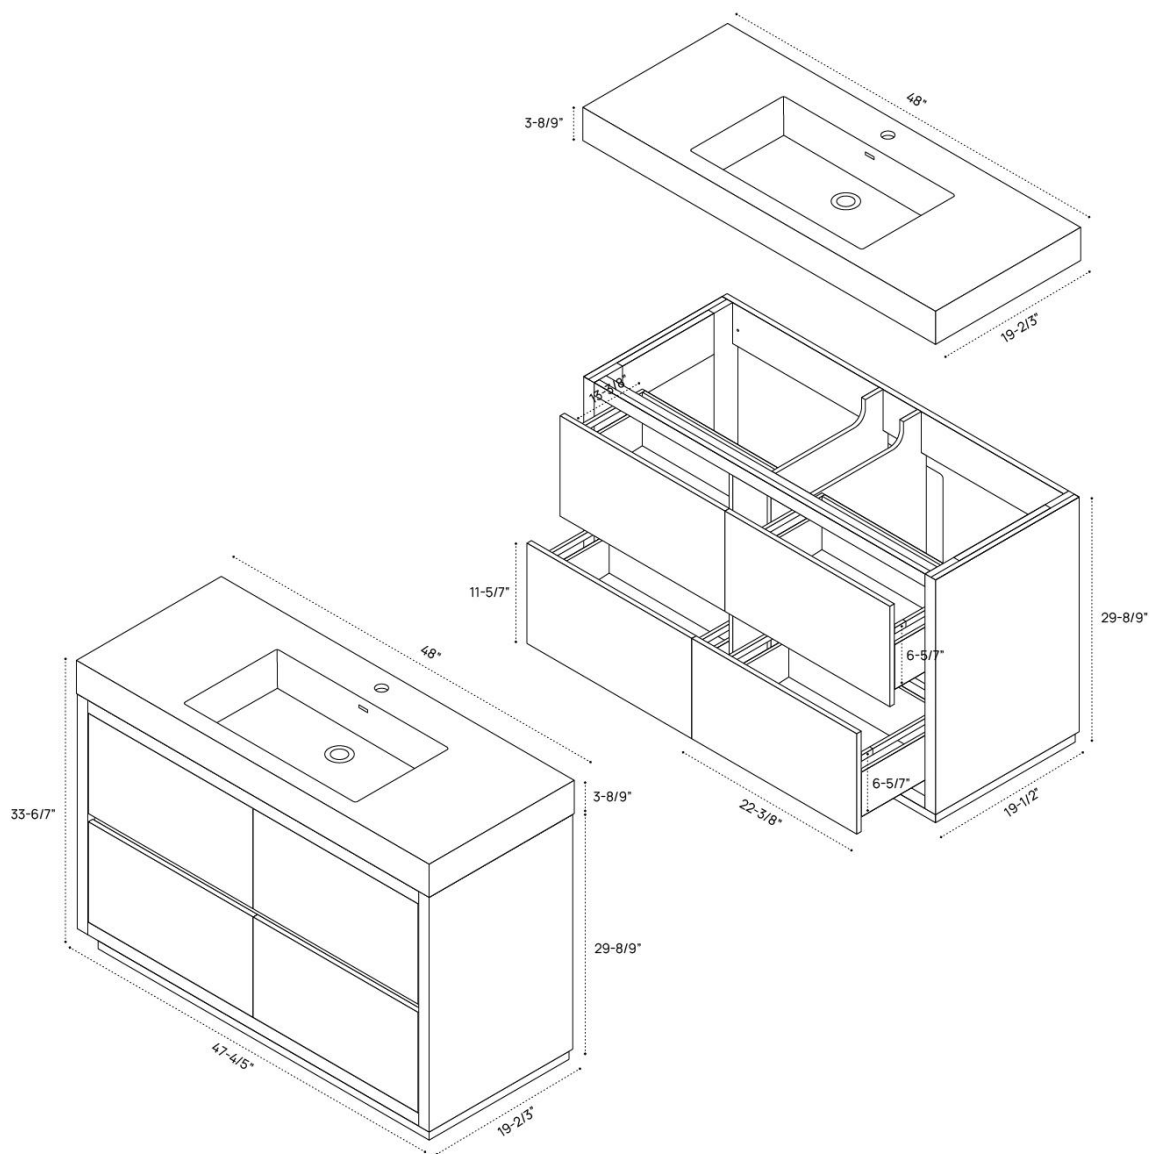

DIMENSION GUIDE SERRANO COLLECTION | 18" FREESTANDING VANITY

3D VIEW

FRONT VIEW

SIDE VIEW

DIMENSION GUIDE SERRANO COLLECTION | 24" FREESTANDING VANITY

3D VIEW

FRONT VIEW

SIDE VIEW

DIMENSION GUIDE

SERRANO COLLECTION | 36" FREESTANDING VANITY

3D VIEW

FRONT VIEW

SIDE VIEW

DIMENSION GUIDE SERRANO COLLECTION | 48" FREESTANDING VANITY

3D VIEW

FRONT VIEW

SIDE VIEW

DIMENSION GUIDE

SERRANO COLLECTION | 60" FREESTANDING VANITY SINGLE

3D VIEW

FRONT VIEW

SIDE VIEW

DIMENSION GUIDE SERRANO COLLECTION | 60" FREESTANDING VANITY DOUBLE

3D VIEW

FRONT VIEW

SIDE VIEW

DIMENSION GUIDE SERRANO COLLECTION | 72" FREESTANDING VANITY

3D VIEW

FRONT VIEW

SIDE VIEW