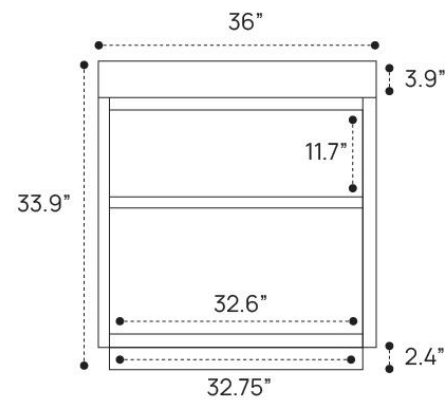

DIMENSION GUIDE SERRANO COLLECTION | 18" FREESTANDING VANITY

3D VIEW

FRONT VIEW

SIDE VIEW

DIMENSION GUIDE SERRANO COLLECTION | 24" FREESTANDING VANITY

3D VIEW

FRONT VIEW

SIDE VIEW

DIMENSION GUIDE

SERRANO COLLECTION | 36" FREESTANDING VANITY

3D VIEW

FRONT VIEW

SIDE VIEW

DIMENSION GUIDE SERRANO COLLECTION | 48" FREESTANDING VANITY

3D VIEW

FRONT VIEW

SIDE VIEW

DIMENSION GUIDE

SERRANO COLLECTION | 60" FREESTANDING VANITY SINGLE

3D VIEW

FRONT VIEW

SIDE VIEW

DIMENSION GUIDE SERRANO COLLECTION | 60" FREESTANDING VANITY DOUBLE

3D VIEW

FRONT VIEW

SIDE VIEW

DIMENSION GUIDE SERRANO COLLECTION | 72" FREESTANDING VANITY

3D VIEW

FRONT VIEW

SIDE VIEW