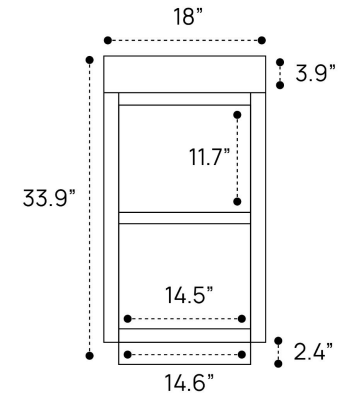

DIMENSION GUIDE SERRANO COLLECTION | 18" FREESTANDING VANITY

3D VIEW

FRONT VIEW

SIDE VIEW

DIMENSION GUIDE SERRANO COLLECTION | 24" FREESTANDING VANITY

3D VIEW

FRONT VIEW

SIDE VIEW

DIMENSION GUIDE

SERRANO COLLECTION | 36" FREESTANDING VANITY

3D VIEW

FRONT VIEW

SIDE VIEW

DIMENSION GUIDE SERRANO COLLECTION | 48" FREESTANDING VANITY

3D VIEW

FRONT VIEW

SIDE VIEW

DIMENSION GUIDE

SERRANO COLLECTION | 60" FREESTANDING VANITY SINGLE

3D VIEW

FRONT VIEW

SIDE VIEW

DIMENSION GUIDE SERRANO COLLECTION | 60" FREESTANDING VANITY DOUBLE

3D VIEW

FRONT VIEW

SIDE VIEW

DIMENSION GUIDE SERRANO COLLECTION | 72" FREESTANDING VANITY

3D VIEW

FRONT VIEW

SIDE VIEW