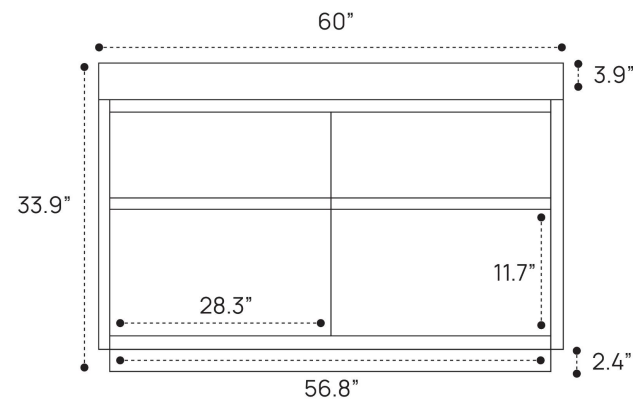

DIMENSION GUIDE SERRANO COLLECTION | 18" FREESTANDING VANITY

3D VIEW

FRONT VIEW

SIDE VIEW

DIMENSION GUIDE SERRANO COLLECTION | 24" FREESTANDING VANITY

3D VIEW

FRONT VIEW

SIDE VIEW

DIMENSION GUIDE

SERRANO COLLECTION | 36" FREESTANDING VANITY

3D VIEW

FRONT VIEW

SIDE VIEW

DIMENSION GUIDE SERRANO COLLECTION | 48" FREESTANDING VANITY

3D VIEW

FRONT VIEW

SIDE VIEW

DIMENSION GUIDE

SERRANO COLLECTION | 60" FREESTANDING VANITY SINGLE

3D VIEW

FRONT VIEW

SIDE VIEW

DIMENSION GUIDE SERRANO COLLECTION | 60" FREESTANDING VANITY DOUBLE

3D VIEW

FRONT VIEW

SIDE VIEW

DIMENSION GUIDE SERRANO COLLECTION | 72" FREESTANDING VANITY

3D VIEW

FRONT VIEW

SIDE VIEW