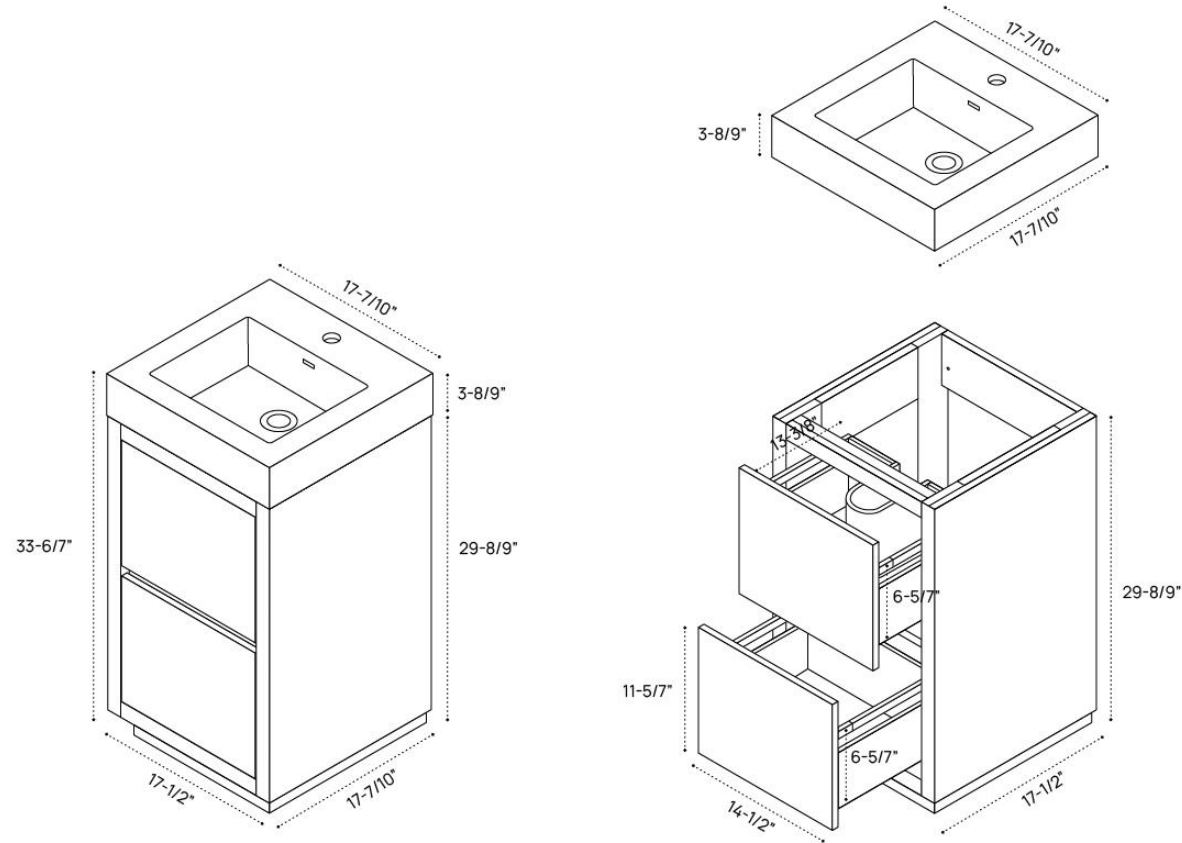

DIMENSION GUIDE SERRANO COLLECTION | 18" FREESTANDING VANITY

3D VIEW

FRONT VIEW

SIDE VIEW

DIMENSION GUIDE SERRANO COLLECTION | 24" FREESTANDING VANITY

3D VIEW

FRONT VIEW

SIDE VIEW

DIMENSION GUIDE

SERRANO COLLECTION | 36" FREESTANDING VANITY

3D VIEW

FRONT VIEW

SIDE VIEW

DIMENSION GUIDE SERRANO COLLECTION | 48" FREESTANDING VANITY

3D VIEW

FRONT VIEW

SIDE VIEW

DIMENSION GUIDE

SERRANO COLLECTION | 60" FREESTANDING VANITY SINGLE

3D VIEW

FRONT VIEW

SIDE VIEW

DIMENSION GUIDE SERRANO COLLECTION | 60" FREESTANDING VANITY DOUBLE

3D VIEW

FRONT VIEW

SIDE VIEW

DIMENSION GUIDE SERRANO COLLECTION | 72" FREESTANDING VANITY

3D VIEW

FRONT VIEW

SIDE VIEW