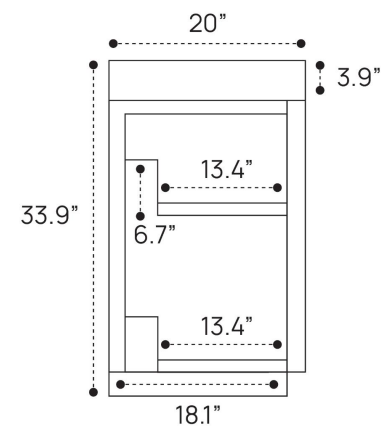

DIMENSION GUIDE SERRANO COLLECTION | 18" FREESTANDING VANITY

3D VIEW

FRONT VIEW

SIDE VIEW

DIMENSION GUIDE SERRANO COLLECTION | 24" FREESTANDING VANITY

3D VIEW

FRONT VIEW

SIDE VIEW

DIMENSION GUIDE

SERRANO COLLECTION | 36" FREESTANDING VANITY

3D VIEW

FRONT VIEW

SIDE VIEW

DIMENSION GUIDE SERRANO COLLECTION | 48" FREESTANDING VANITY

3D VIEW

FRONT VIEW

SIDE VIEW

DIMENSION GUIDE

SERRANO COLLECTION | 60" FREESTANDING VANITY SINGLE

3D VIEW

FRONT VIEW

SIDE VIEW

DIMENSION GUIDE SERRANO COLLECTION | 60" FREESTANDING VANITY DOUBLE

3D VIEW

FRONT VIEW

SIDE VIEW

DIMENSION GUIDE SERRANO COLLECTION | 72" FREESTANDING VANITY

3D VIEW

FRONT VIEW

SIDE VIEW