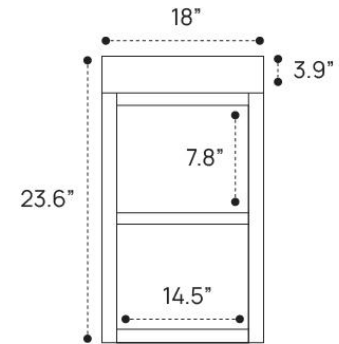

DIMENSION GUIDE SERRANO COLLECTION | 18" FLOATING VANITY

3D VIEW

FRONT VIEW

SIDE VIEW