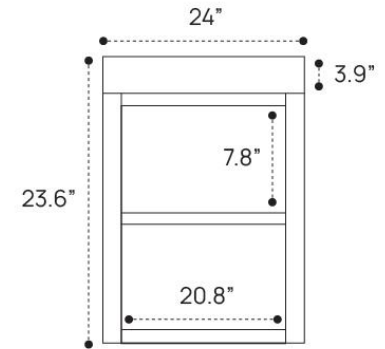

DIMENSION GUIDE

SERRANO COLLECTION | 24" FLOATING VANITY

3D VIEW

FRONT VIEW

SIDE VIEW