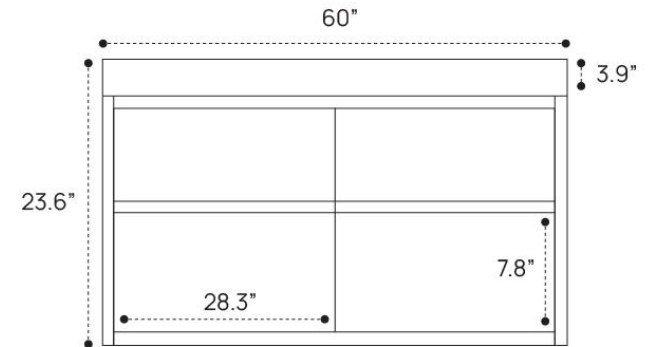

DIMENSION GUIDE

SERRANO COLLECTION | 60" FLOATING VANITY SINGLE

3D VIEW

FRONT VIEW

SIDE VIEW