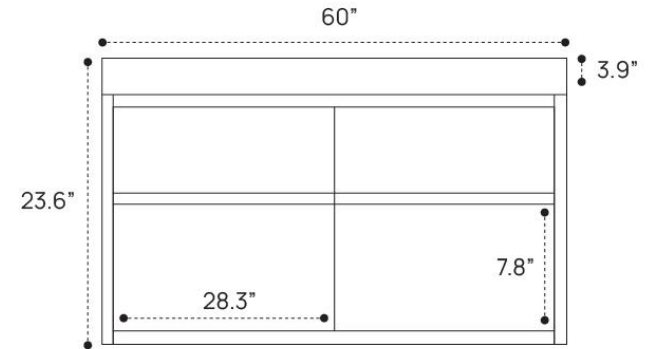

DIMENSION GUIDE SERRANO COLLECTION | 60" FLOATING VANITY DOUBLE

3D VIEW

FRONT VIEW

SIDE VIEW