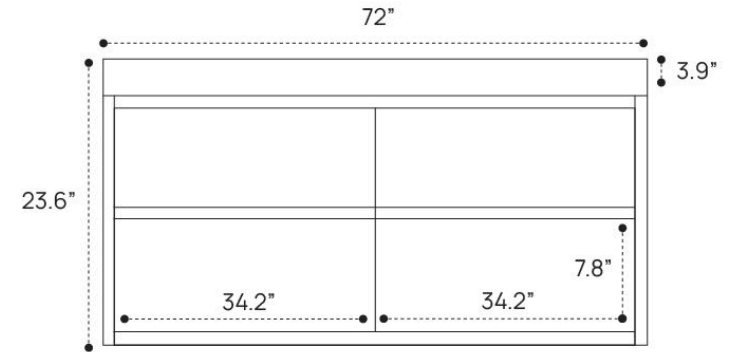

DIMENSION GUIDE SERRANO COLLECTION | 72" FLOATING VANITY

3D VIEW

FRONT VIEW

SIDE VIEW