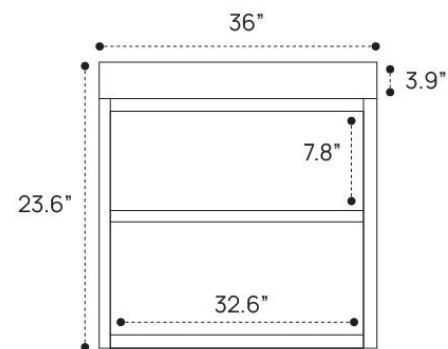

DIMENSION GUIDE SERRANO COLLECTION | 36" FLOATING VANITY

3D VIEW

FRONT VIEW

SIDE VIEW