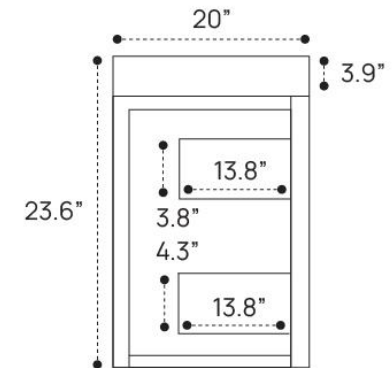

DIMENSION GUIDE

SERRANO COLLECTION | 48" FLOATING VANITY

3D VIEW

FRONT VIEW

SIDE VIEW