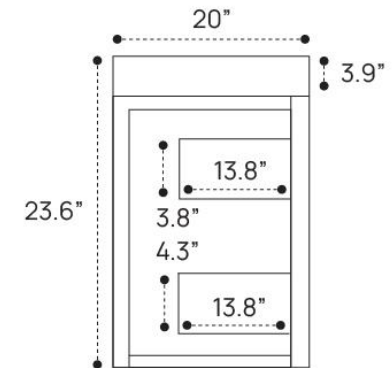

DIMENSION GUIDE

SERRANO COLLECTION | 60" FLOATING VANITY SINGLE

3D VIEW

FRONT VIEW

SIDE VIEW