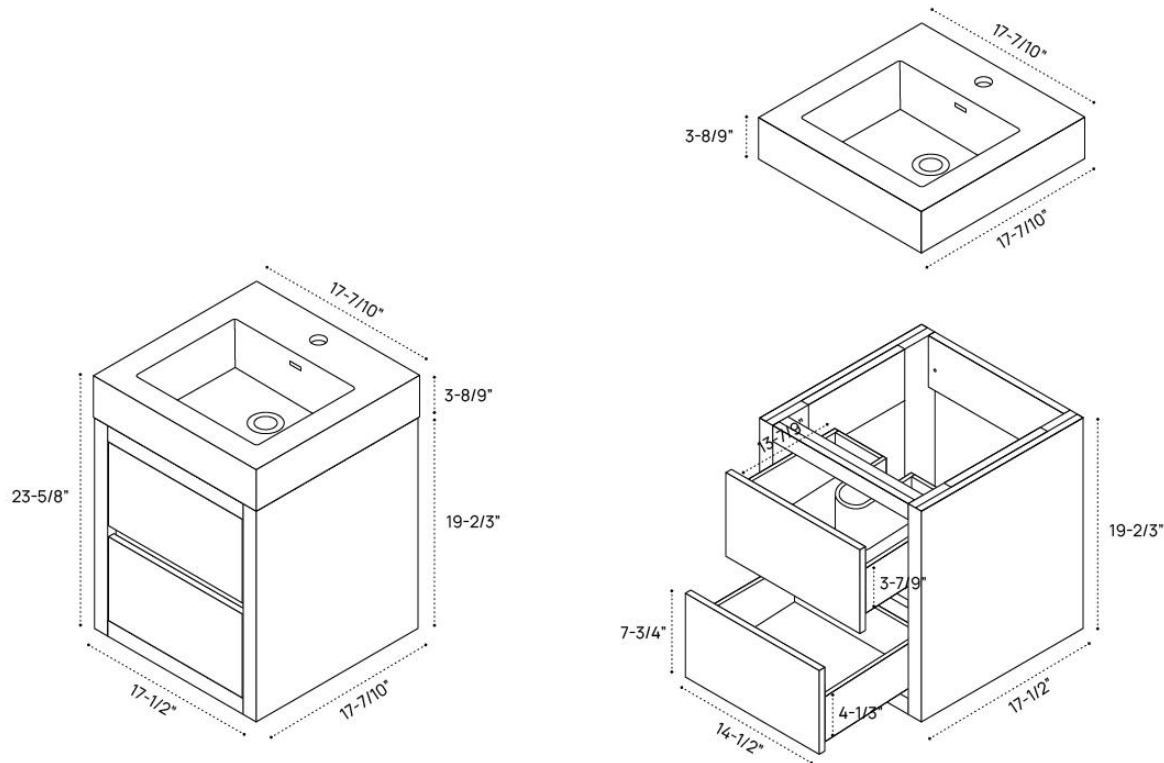

DIMENSION GUIDE SERRANO COLLECTION | 18" FLOATING VANITY

3D VIEW