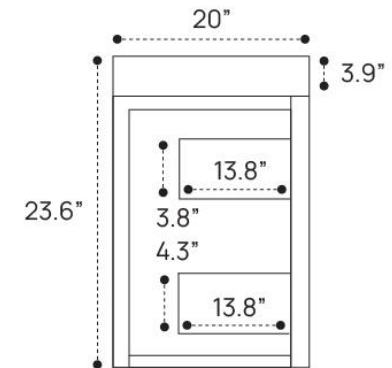

DIMENSION GUIDE SERRANO COLLECTION | 60" FLOATING VANITY DOUBLE

3D VIEW

FRONT VIEW

SIDE VIEW