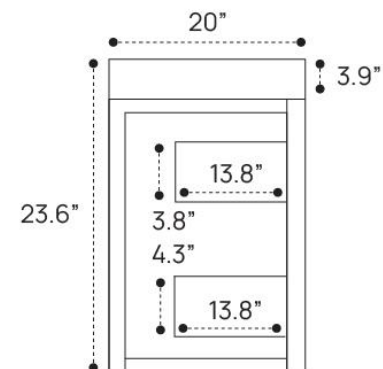

DIMENSION GUIDE SERRANO COLLECTION | 36" FLOATING VANITY

3D VIEW

FRONT VIEW

SIDE VIEW