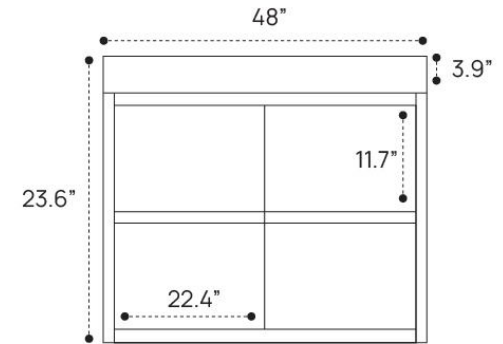

DIMENSION GUIDE

SERRANO COLLECTION | 48" FLOATING VANITY

3D VIEW

FRONT VIEW

SIDE VIEW