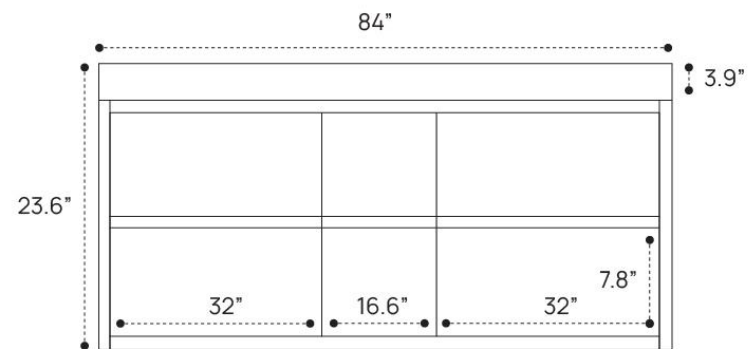

DIMENSION GUIDE SERRANO COLLECTION | 84" FLOATING VANITY

3D VIEW

FRONT VIEW

SIDE VIEW