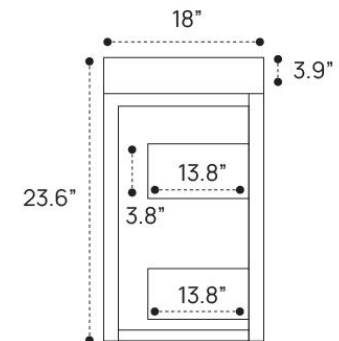

DIMENSION GUIDE SERRANO COLLECTION | 18" FLOATING VANITY

3D VIEW

FRONT VIEW

SIDE VIEW