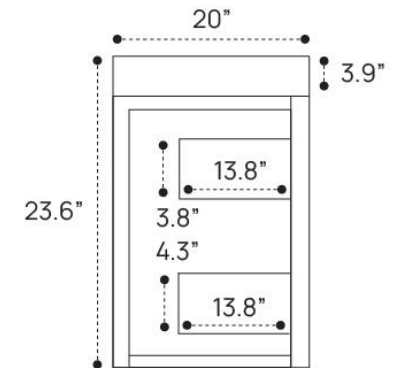

DIMENSION GUIDE SERRANO COLLECTION | 72" FLOATING VANITY

3D VIEW

FRONT VIEW

SIDE VIEW