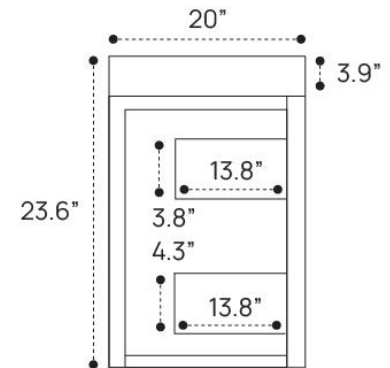

DIMENSION GUIDE

SERRANO COLLECTION | 24" FLOATING VANITY

3D VIEW

FRONT VIEW

SIDE VIEW