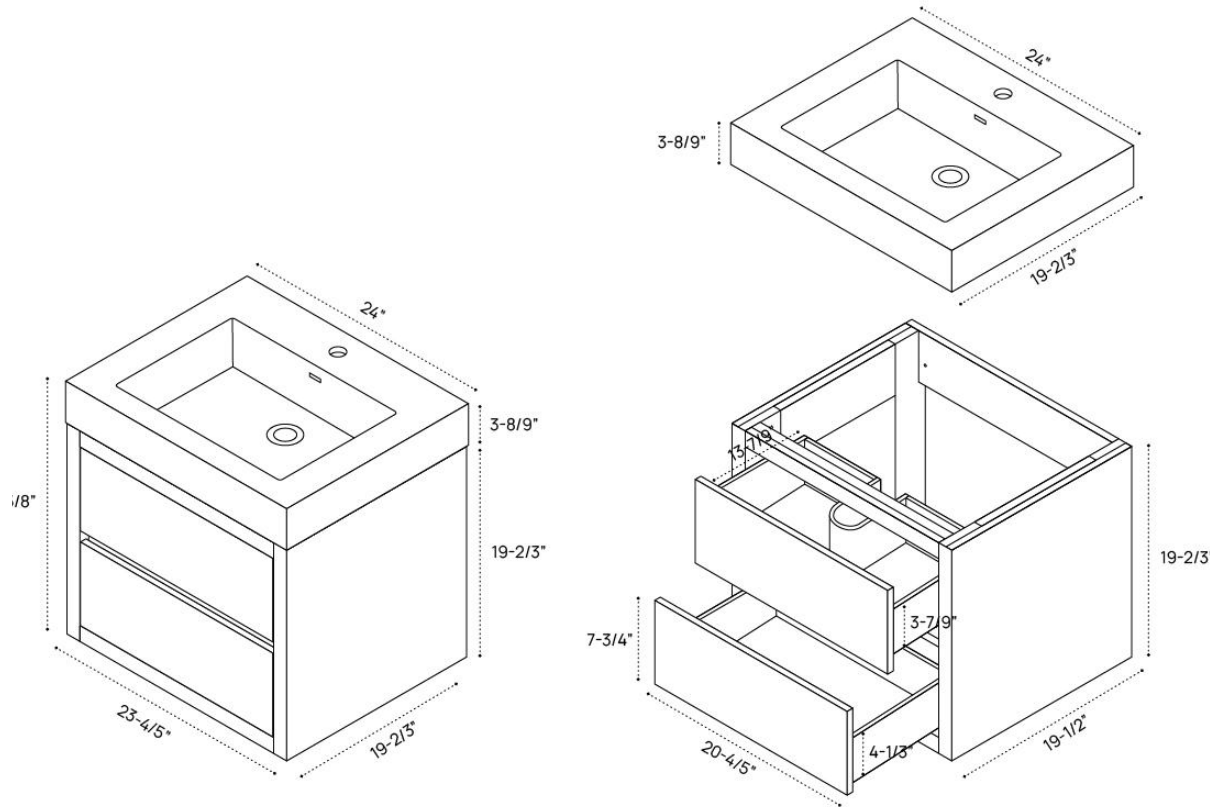

DIMENSION GUIDE

SERRANO COLLECTION | 24" FLOATING VANITY

3D VIEW