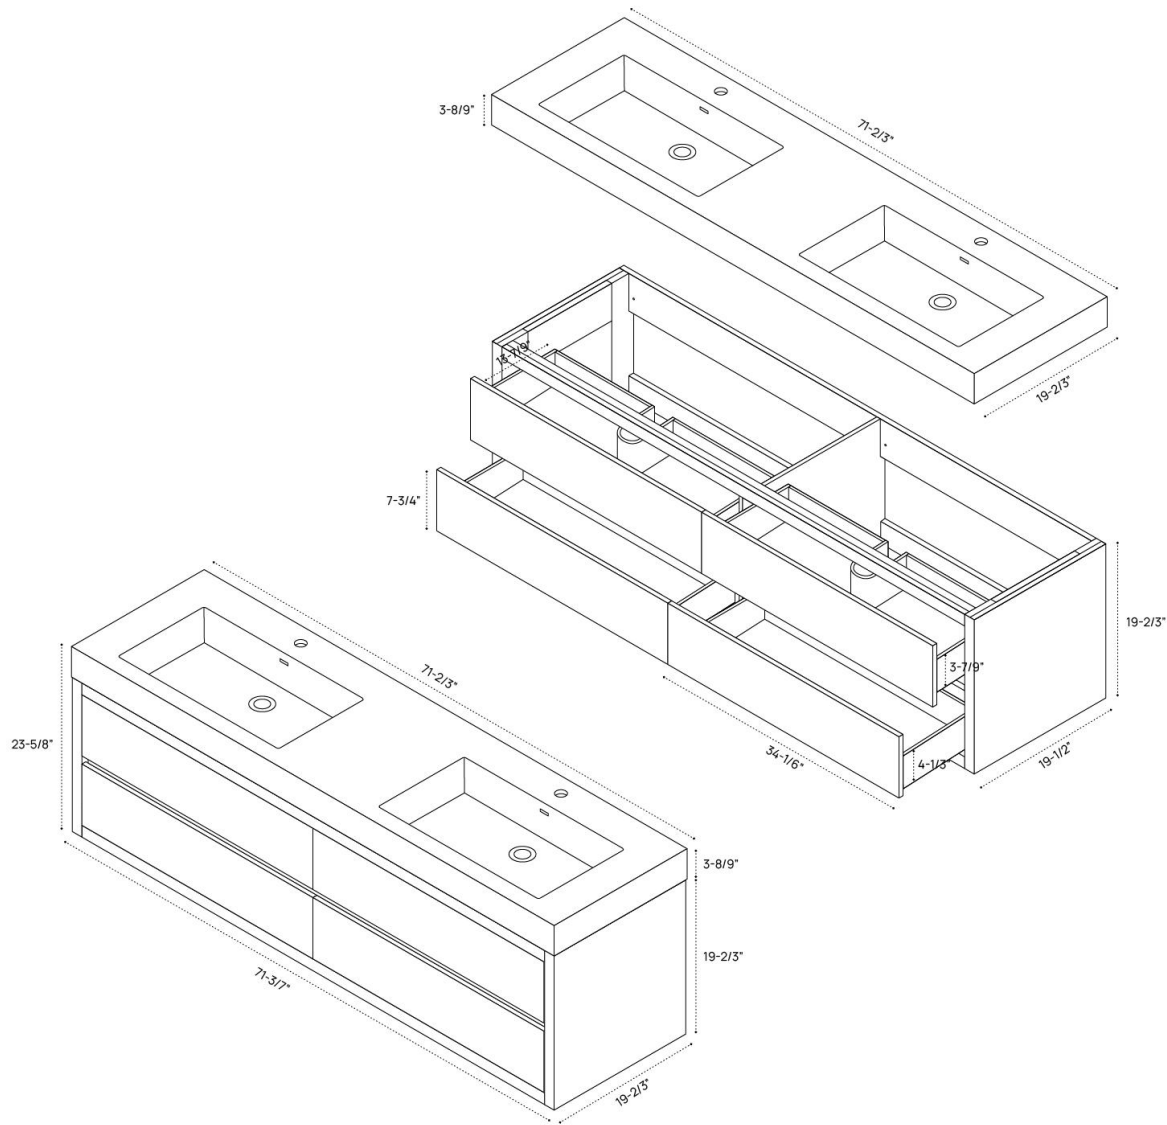

DIMENSION GUIDE SERRANO COLLECTION | 72" FLOATING VANITY

3D VIEW