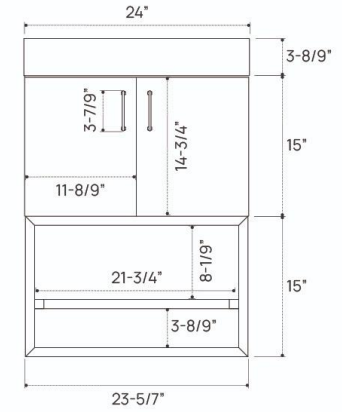

DIMENSION GUIDE

ITHICA VANITY 24"

3D VIEW

FRONT VIEW

SIDE VIEW