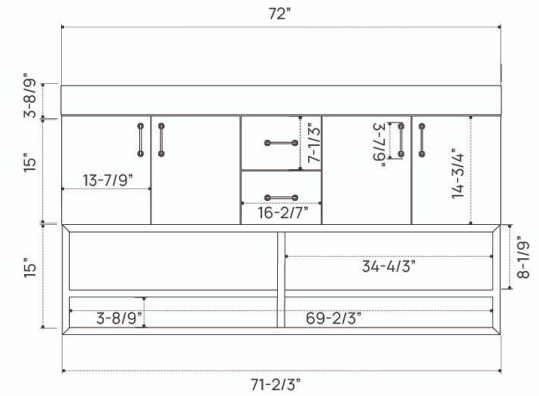

DIMENSION GUIDE

ITHICA VANITY 72"

3D VIEW

FRONT VIEW

SIDE VIEW