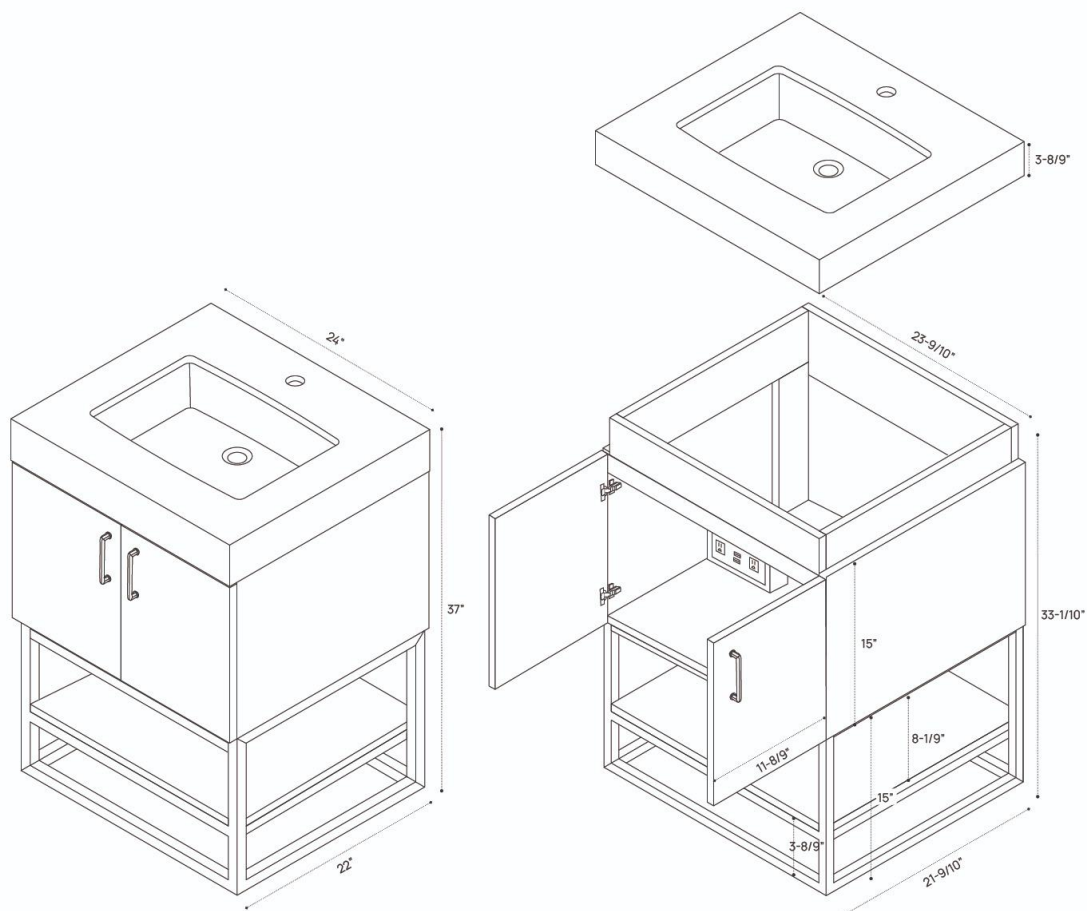

DIMENSION GUIDE

ITHICA VANITY 24"

3D VIEW