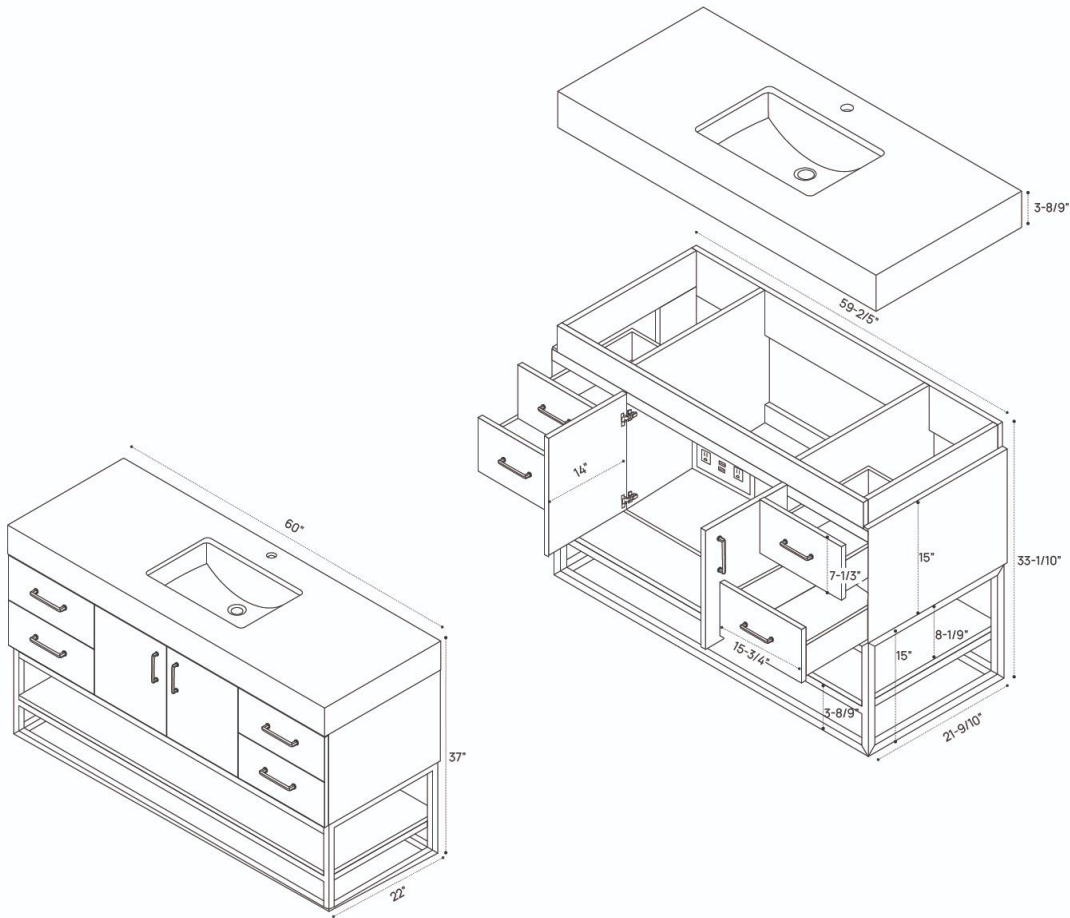

DIMENSION GUIDE

ITHICA VANITY 60" SINGLE

3D VIEW