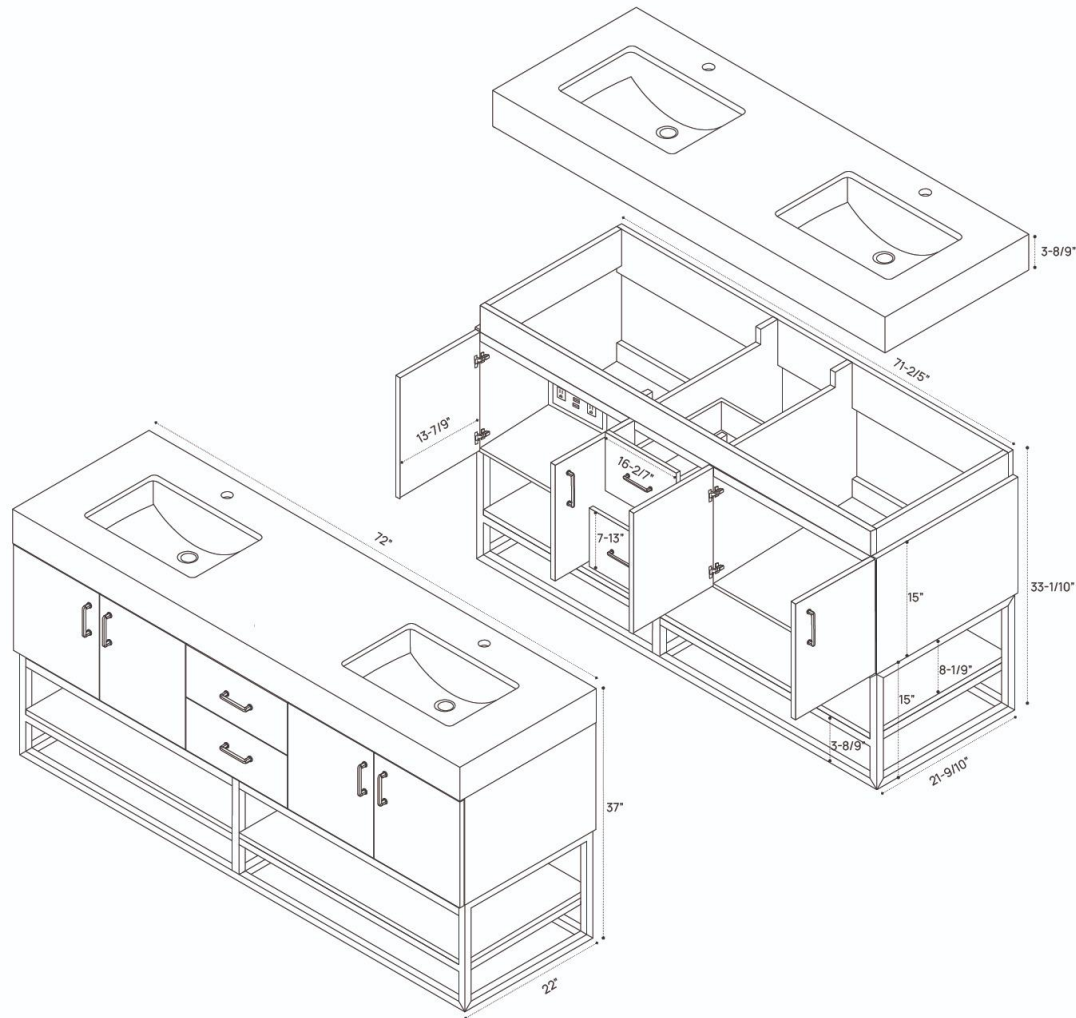

DIMENSION GUIDE

ITHICA VANITY 72"

3D VIEW