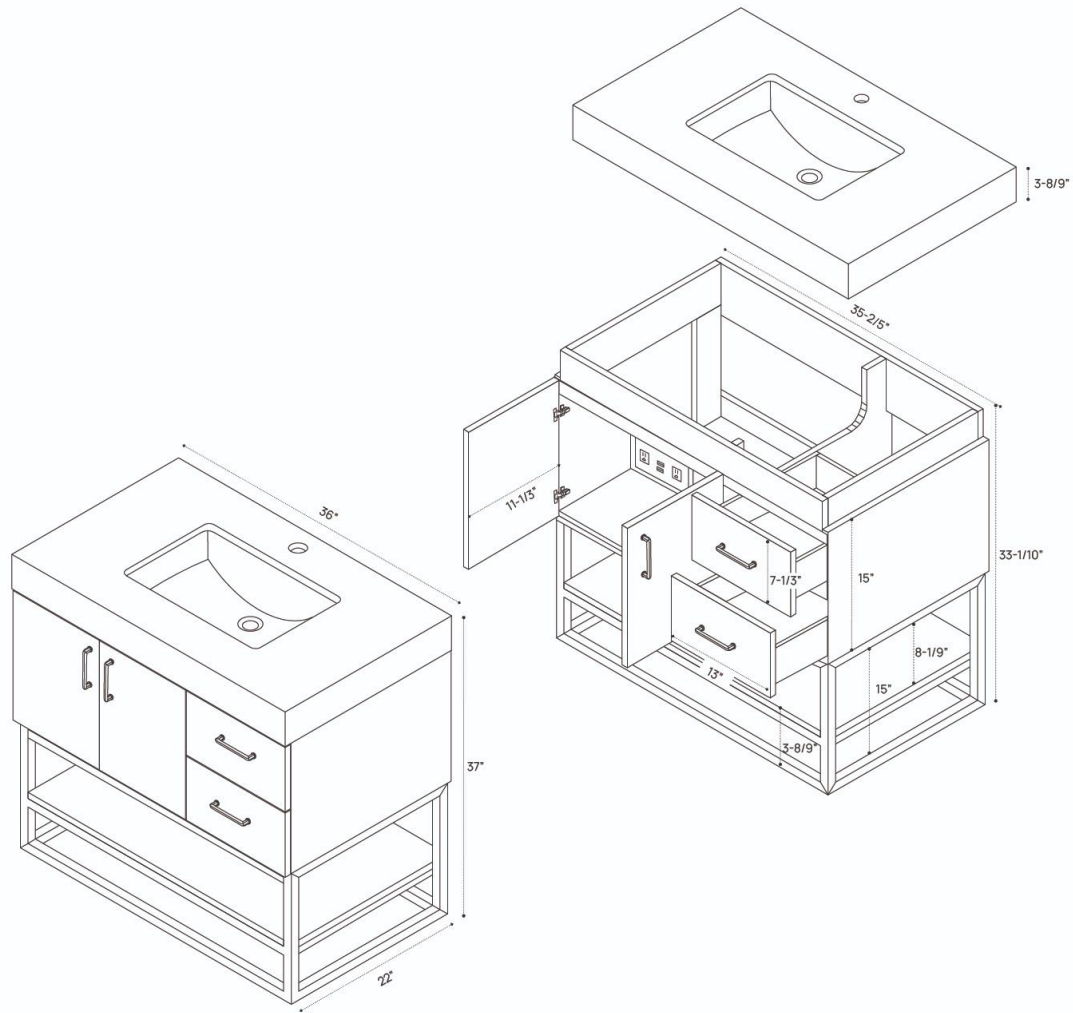

DIMENSION GUIDE ITHICA VANITY 36"

3D VIEW