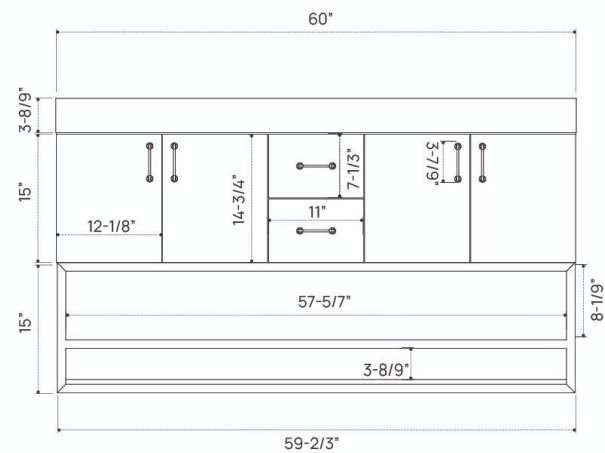

DIMENSION GUIDE

ITHICA VANITY 60" DOUBLE

3D VIEW

FRONT VIEW

SIDE VIEW