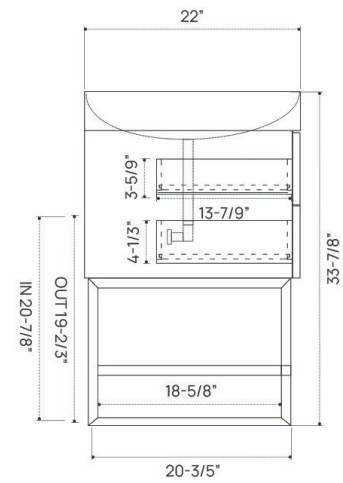

DIMENSION GUIDE ITHICA VANITY 36"

3D VIEW

FRONT VIEW

SIDE VIEW