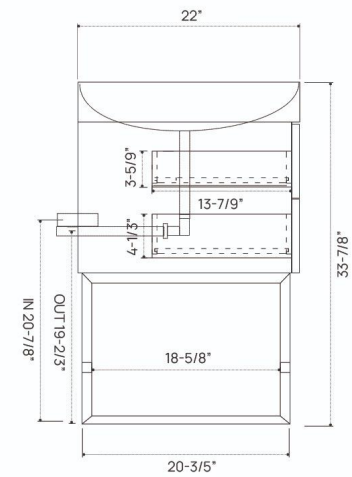

## SIDE VIEW

# DIMENSION GUIDE ITHICA VANITY 42"

## 3D VIEW

# DIMENSION GUIDE ITHICA VANITY 48"