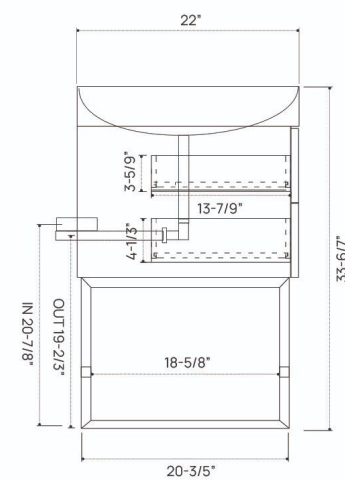

DIMENSION GUIDE ITHICA VANITY 48"

3D VIEW

FRONT VIEW

SIDE VIEW