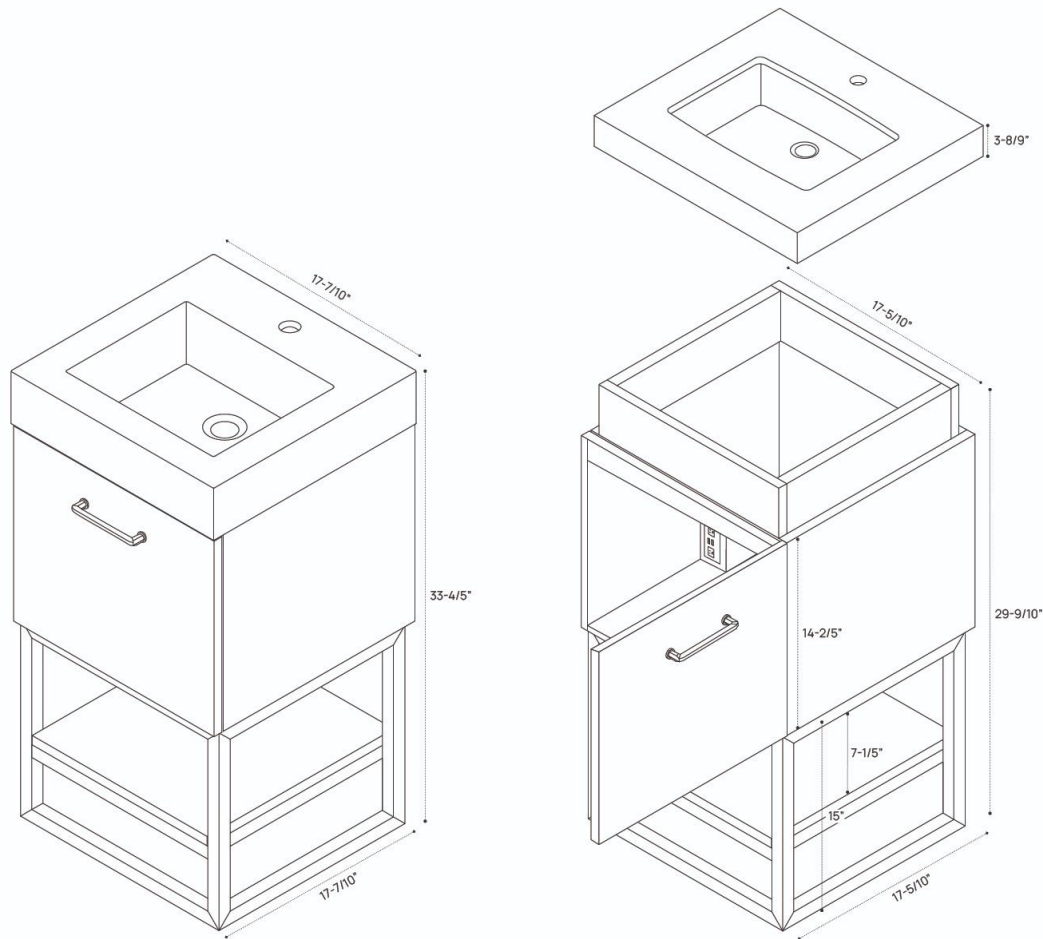

DIMENSION GUIDE ITHICA VANITY 18"

3D VIEW