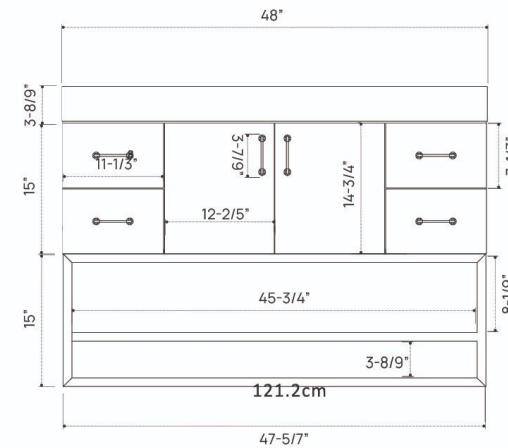

DIMENSION GUIDE ITHICA VANITY 48"

3D VIEW

FRONT VIEW

SIDE VIEW