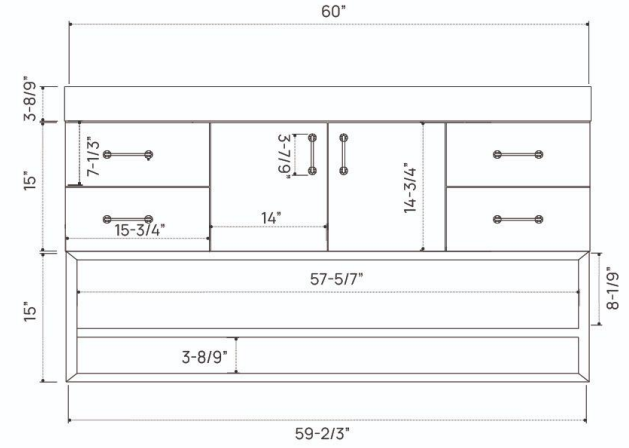

DIMENSION GUIDE

ITHICA VANITY 60" SINGLE

3D VIEW

FRONT VIEW

SIDE VIEW