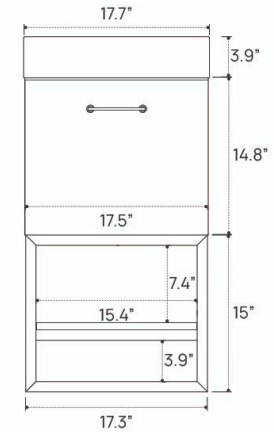

DIMENSION GUIDE ITHICA VANITY 18"

3D VIEW

FRONT VIEW

SIDE VIEW