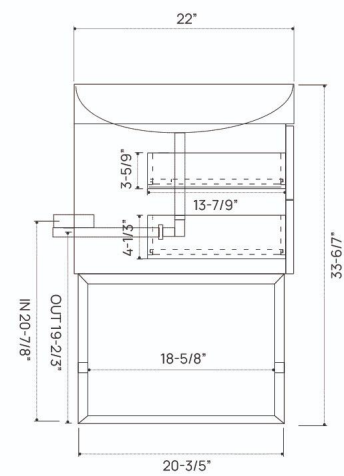

## SIDE VIEW

# DIMENSION GUIDE

ITHICA VANITY 60" DOUBLE

## 3D VIEW

# DIMENSION GUIDE

ITHICA VANITY 72"