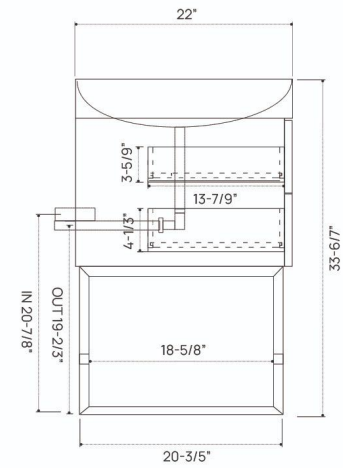

DIMENSION GUIDE

ITHICA VANITY 60" SINGLE

3D VIEW

FRONT VIEW

SIDE VIEW