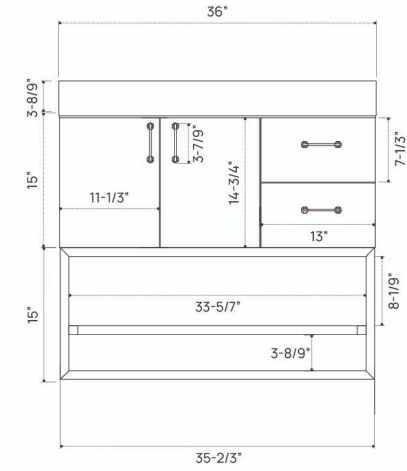

DIMENSION GUIDE ITHICA VANITY 36"

3D VIEW

FRONT VIEW

SIDE VIEW