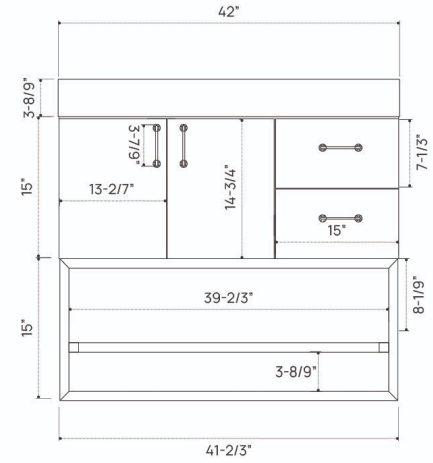

DIMENSION GUIDE ITHICA VANITY 42"

3D VIEW

FRONT VIEW

SIDE VIEW