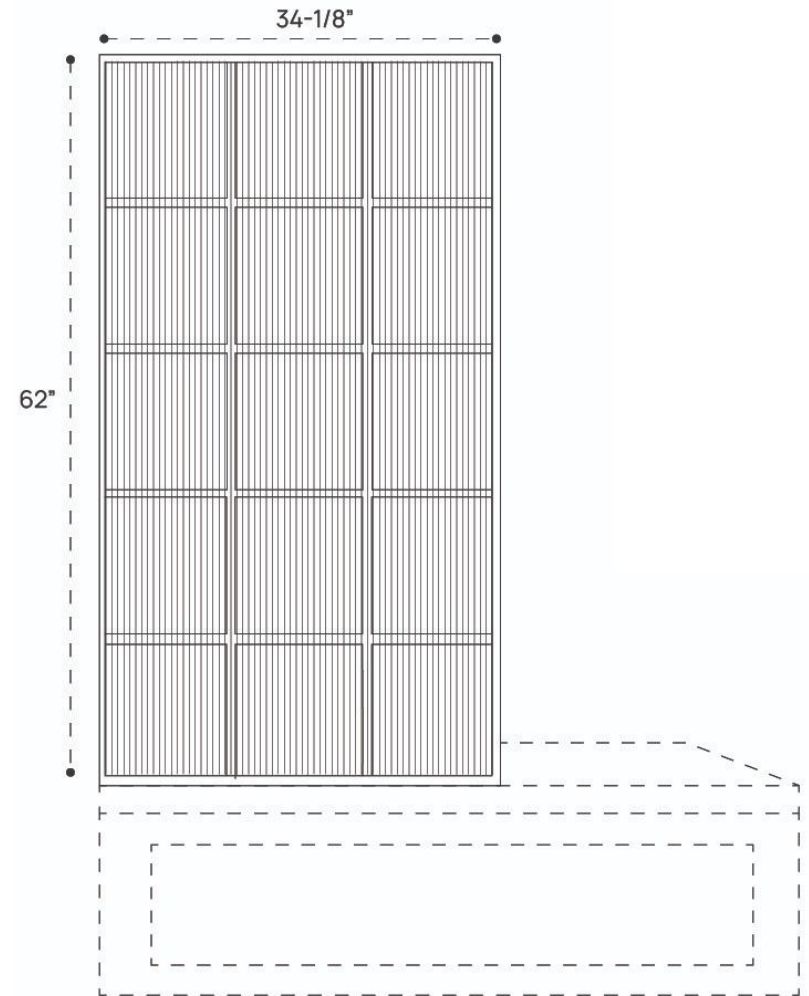

FINESTRA 34x74 VENETIAN GLASS

3D VIEW

FRONT VIEW

DIMENSION GUIDE FINESTRA 34x74 MONDRIAN GLASS

3D VIEW

FRONT VIEW

DIMENSION GUIDE FINESTRA 34x62 CLEAR GLASS

3D VIEW

FRONT VIEW

DIMENSION GUIDE FINESTRA 34x62 FLUTED GLASS

3D VIEW

FRONT VIEW

DIMENSION GUIDE FINESTRA 34x62 GRID GLASS

3D VIEW

FRONT VIEW

DIMENSION GUIDE FINESTRA 34x62 FLUTED GRID GLASS

3D VIEW

FRONT VIEW

3D VIEW

FRONT VIEW

3D VIEW

FRONT VIEW

DIMENSION GUIDE FINESTRA 34x62 STRIPE GLASS

3D VIEW

FRONT VIEW

DIMENSION GUIDE FINESTRA 34x62 FLUTED STRIPE GLASS

3D VIEW

FRONT VIEW