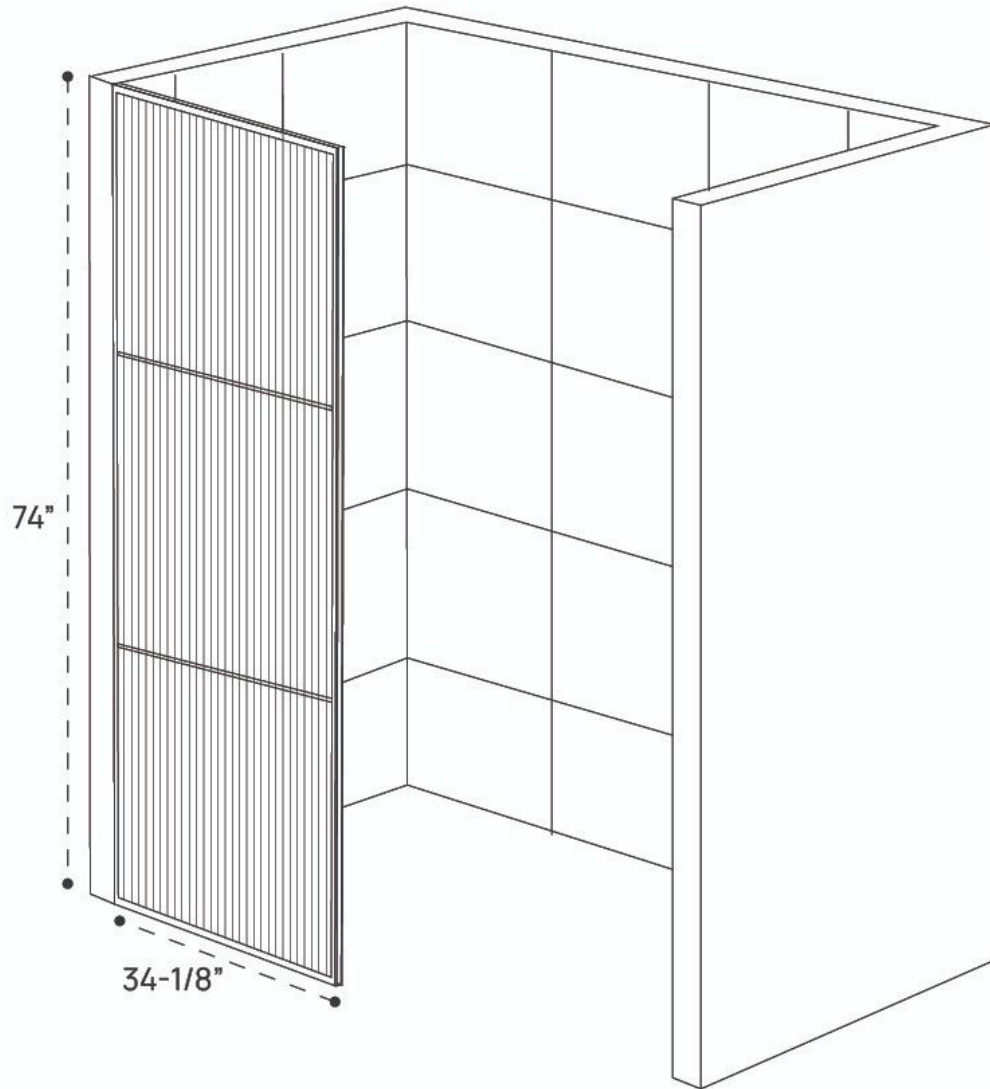

DIMENSION GUIDE FINESTRA 34x74 FLUTED GRID GLASS

3D VIEW

FRONT VIEW

DIMENSION GUIDE FINESTRA 34x74 LARGE GRID GLASS

3D VIEW

FRONT VIEW

DIMENSION GUIDE FINESTRA 34x74 FLUTED LARGE GRID GLASS

3D VIEW

FRONT VIEW

DIMENSION GUIDE FINESTRA 34x74 STRIPED GLASS

3D VIEW

FRONT VIEW

DIMENSION GUIDE FINESTRA 34x74 FLUTED STRIPED GLASS

3D VIEW

FRONT VIEW

DIMENSION GUIDE

FINESTRA 34x74 VENETIAN GLASS

3D VIEW

FRONT VIEW

DIMENSION GUIDE FINESTRA 34x74 MONDRIAN GLASS

3D VIEW

FRONT VIEW

DIMENSION GUIDE FINESTRA 34x62 CLEAR GLASS

3D VIEW

FRONT VIEW

DIMENSION GUIDE FINESTRA 34x62 FLUTED STRIPE GLASS

3D VIEW

FRONT VIEW