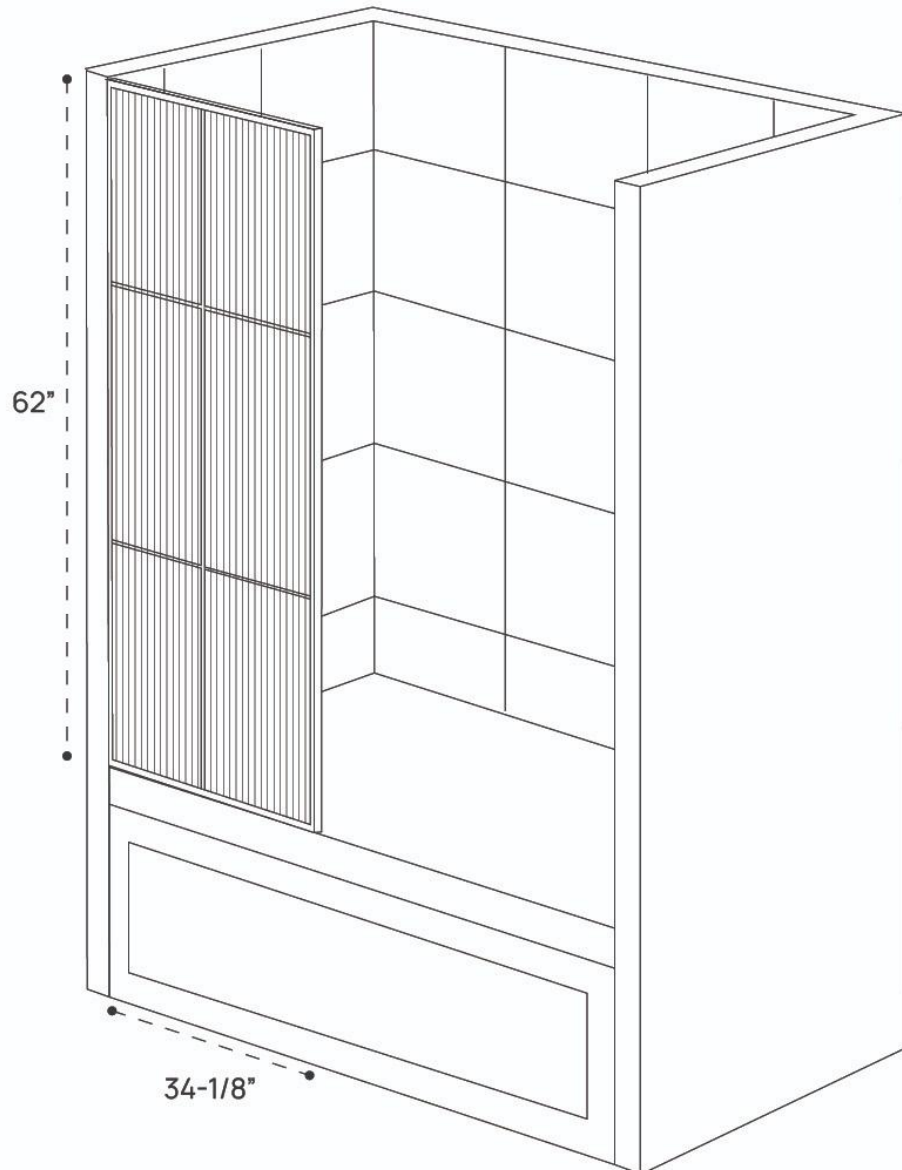

FINESTRA 34x74 VENETIAN GLASS

3D VIEW

FRONT VIEW

DIMENSION GUIDE FINESTRA 34x74 MONDRIAN GLASS

3D VIEW

FRONT VIEW

DIMENSION GUIDE FINESTRA 34x62 CLEAR GLASS

3D VIEW

FRONT VIEW

DIMENSION GUIDE FINESTRA 34x62 FLUTED GLASS

3D VIEW

FRONT VIEW

DIMENSION GUIDE FINESTRA 34x62 GRID GLASS

3D VIEW

FRONT VIEW

DIMENSION GUIDE FINESTRA 34x62 FLUTED GRID GLASS

3D VIEW

FRONT VIEW

3D VIEW

FRONT VIEW

3D VIEW

FRONT VIEW

DIMENSION GUIDE FINESTRA 34x62 STRIPE GLASS

3D VIEW

FRONT VIEW

DIMENSION GUIDE FINESTRA 34x62 FLUTED STRIPE GLASS

3D VIEW

FRONT VIEW