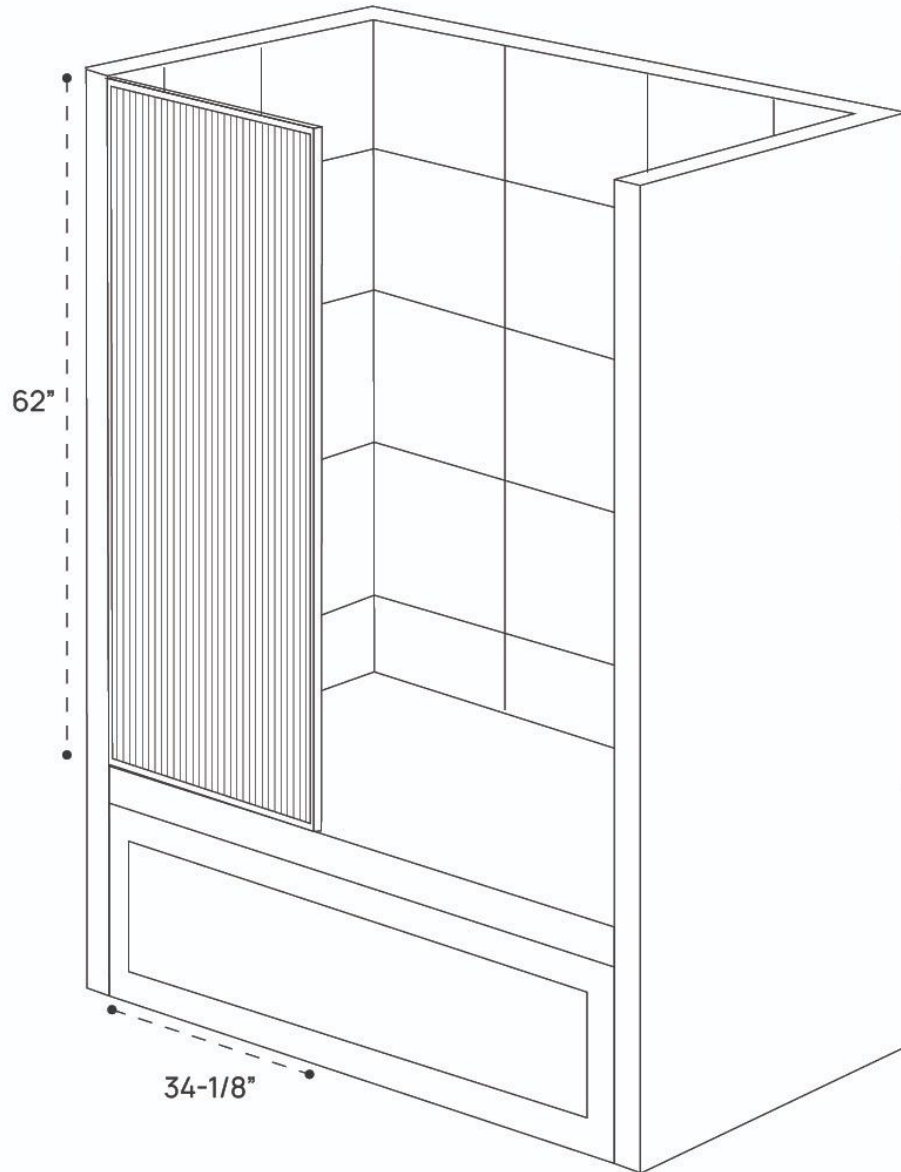

FINESTRA 34x74 VENETIAN GLASS

3D VIEW

FRONT VIEW

DIMENSION GUIDE FINESTRA 34x74 MONDRIAN GLASS

3D VIEW

FRONT VIEW

DIMENSION GUIDE FINESTRA 34x62 CLEAR GLASS

3D VIEW

FRONT VIEW

DIMENSION GUIDE FINESTRA 34x62 FLUTED GLASS

3D VIEW

FRONT VIEW

DIMENSION GUIDE FINESTRA 34x62 GRID GLASS

3D VIEW

FRONT VIEW

DIMENSION GUIDE FINESTRA 34x62 FLUTED GRID GLASS

3D VIEW

FRONT VIEW

3D VIEW

FRONT VIEW

3D VIEW

FRONT VIEW

DIMENSION GUIDE FINESTRA 34x62 STRIPE GLASS

3D VIEW

FRONT VIEW

DIMENSION GUIDE FINESTRA 34x62 FLUTED STRIPE GLASS

3D VIEW

FRONT VIEW