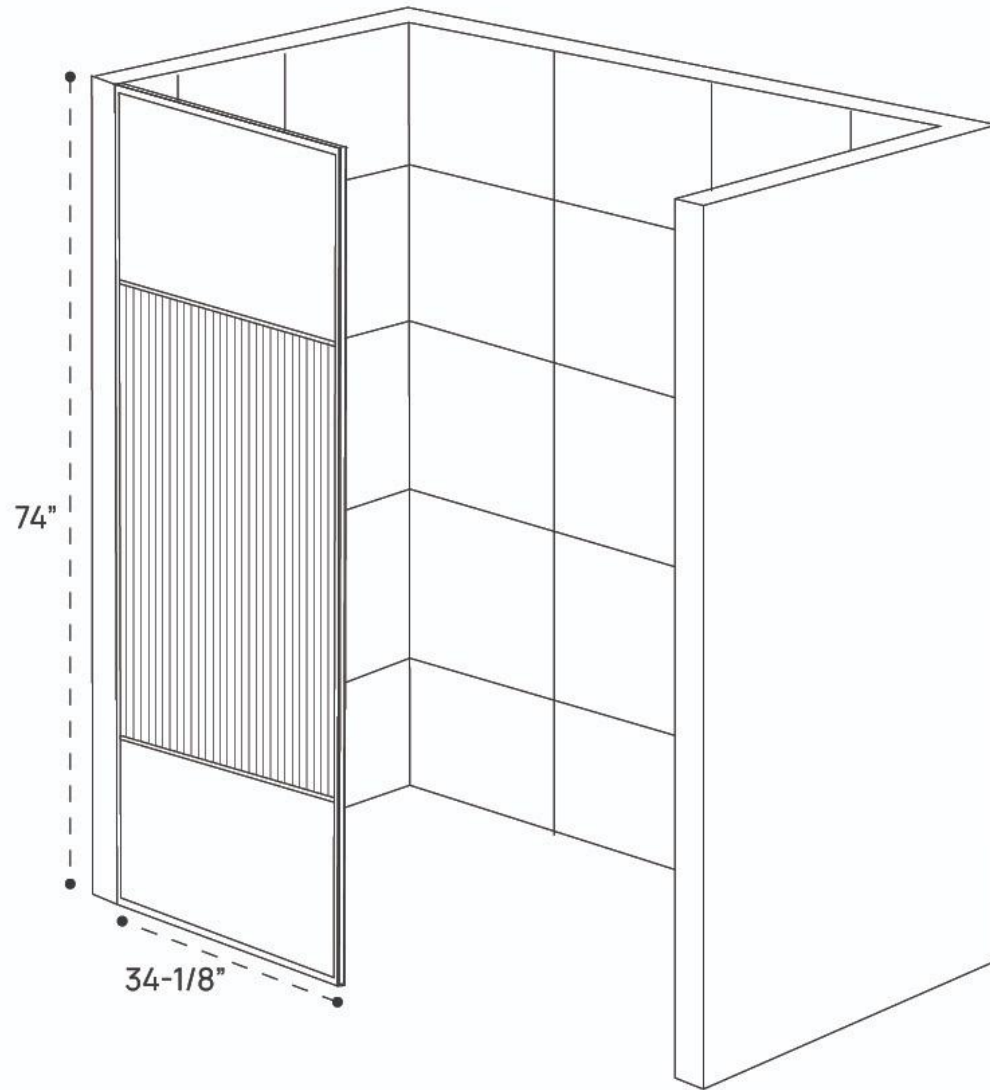

DIMENSION GUIDE FINESTRA 34x74 FLUTED GRID GLASS

3D VIEW

FRONT VIEW

DIMENSION GUIDE FINESTRA 34x74 LARGE GRID GLASS

3D VIEW

FRONT VIEW

DIMENSION GUIDE FINESTRA 34x74 FLUTED LARGE GRID GLASS

3D VIEW

FRONT VIEW

DIMENSION GUIDE FINESTRA 34x74 STRIPED GLASS

3D VIEW

FRONT VIEW

DIMENSION GUIDE FINESTRA 34x74 FLUTED STRIPED GLASS

3D VIEW

FRONT VIEW

DIMENSION GUIDE

FINESTRA 34x74 VENETIAN GLASS

3D VIEW

FRONT VIEW

DIMENSION GUIDE FINESTRA 34x74 MONDRIAN GLASS

3D VIEW

FRONT VIEW

DIMENSION GUIDE FINESTRA 34x62 CLEAR GLASS

3D VIEW

FRONT VIEW

DIMENSION GUIDE FINESTRA 34x62 FLUTED STRIPE GLASS

3D VIEW

FRONT VIEW