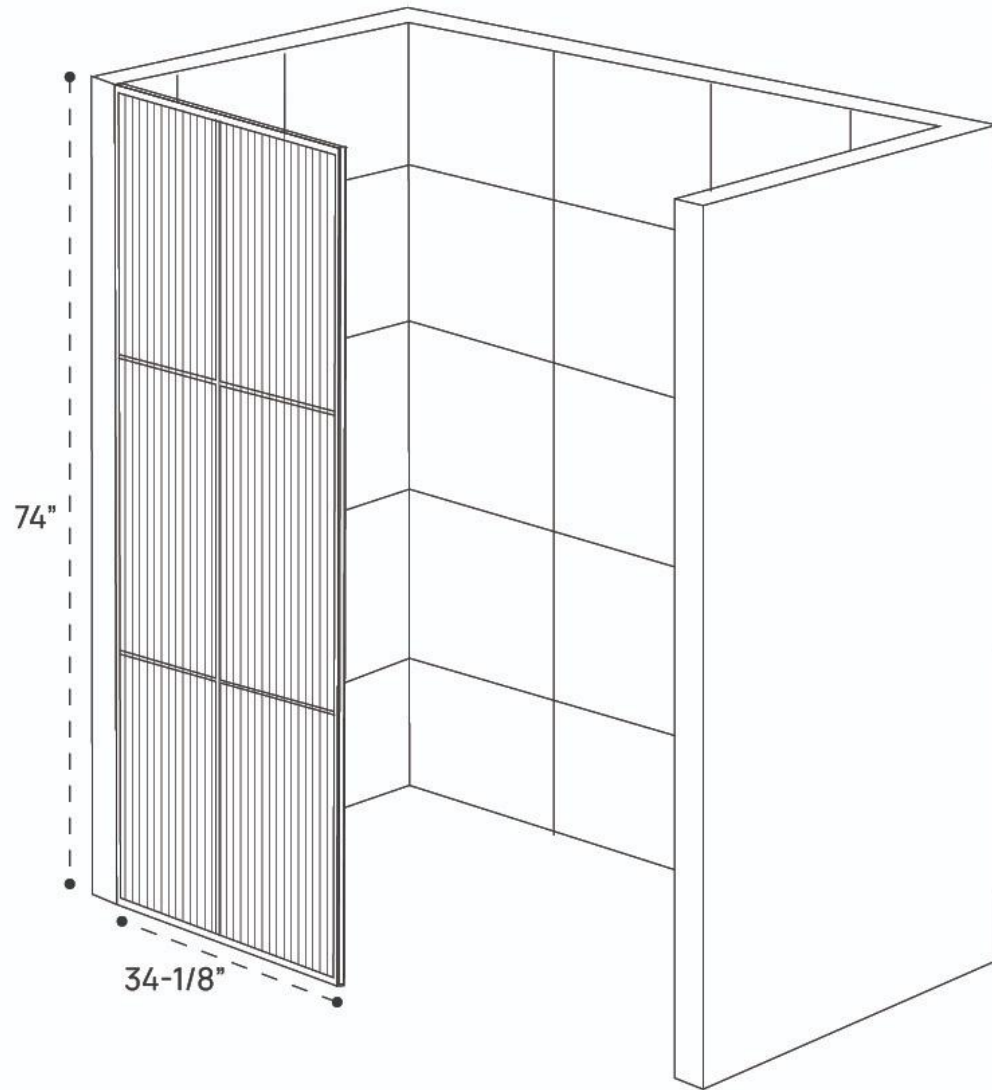

DIMENSION GUIDE FINESTRA 34x74 CLEAR GLASS

3D VIEW

FRONT VIEW

DIMENSION GUIDE FINESTRA 34x74 FLUTED GLASS

3D VIEW

FRONT VIEW

3D VIEW

FRONT VIEW

DIMENSION GUIDE FINESTRA 34x74 FLUTED GRID GLASS

3D VIEW

FRONT VIEW

DIMENSION GUIDE FINESTRA 34x74 LARGE GRID GLASS

3D VIEW

FRONT VIEW

DIMENSION GUIDE FINESTRA 34x74 FLUTED LARGE GRID GLASS

3D VIEW

FRONT VIEW

DIMENSION GUIDE FINESTRA 34x74 STRIPED GLASS

3D VIEW

FRONT VIEW

DIMENSION GUIDE FINESTRA 34x74 FLUTED STRIPED GLASS

3D VIEW

FRONT VIEW

DIMENSION GUIDE

FINESTRA 34x74 VENETIAN GLASS

3D VIEW

FRONT VIEW

DIMENSION GUIDE FINESTRA 34x74 MONDRIAN GLASS

3D VIEW

FRONT VIEW

DIMENSION GUIDE FINESTRA 34x62 CLEAR GLASS

3D VIEW