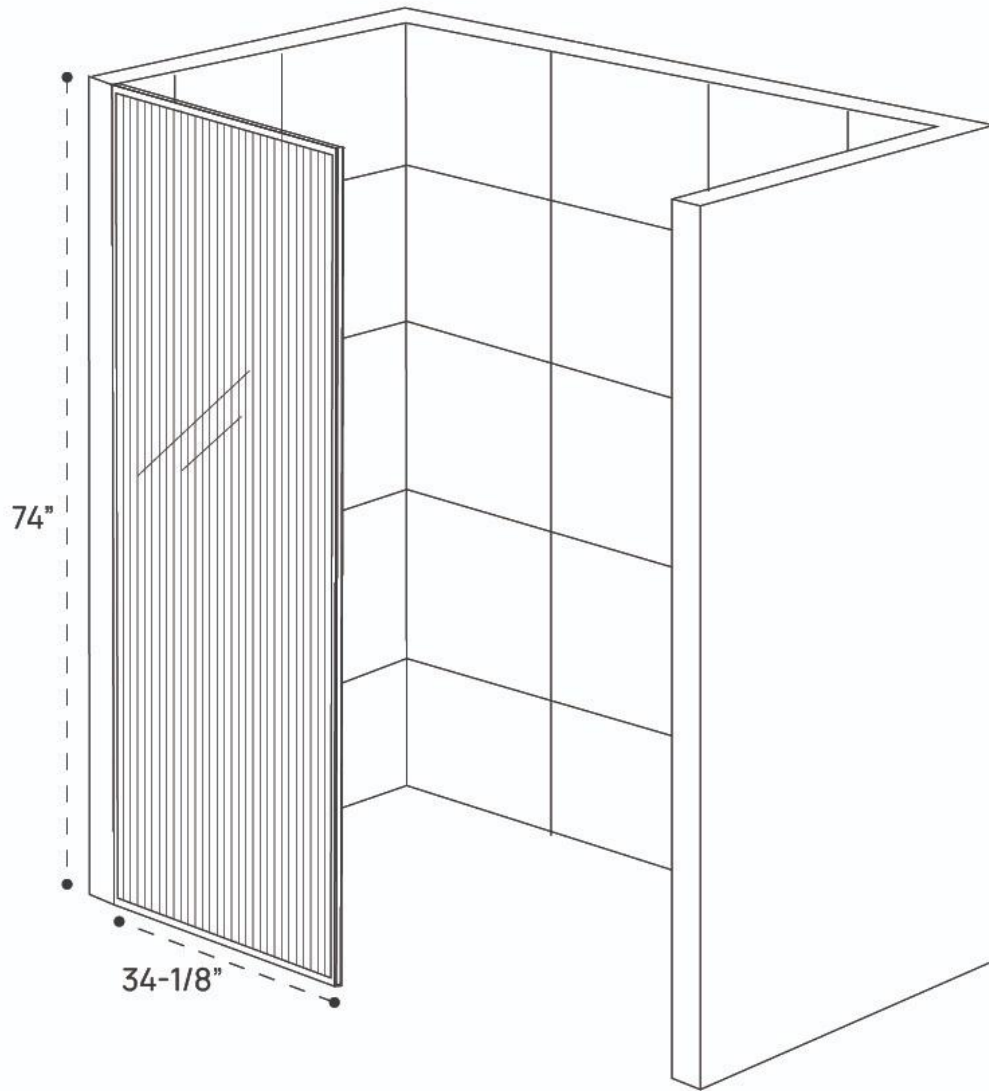

DIMENSION GUIDE FINESTRA 34x74 CLEAR GLASS

3D VIEW

FRONT VIEW

DIMENSION GUIDE FINESTRA 34x74 FLUTED GLASS

3D VIEW

FRONT VIEW

3D VIEW

FRONT VIEW

DIMENSION GUIDE FINESTRA 34x74 FLUTED GRID GLASS

3D VIEW

FRONT VIEW

DIMENSION GUIDE FINESTRA 34x74 LARGE GRID GLASS

3D VIEW

FRONT VIEW

DIMENSION GUIDE FINESTRA 34x74 FLUTED LARGE GRID GLASS

3D VIEW

FINESTRA 34x74 VENETIAN GLASS

3D VIEW

FRONT VIEW

DIMENSION GUIDE FINESTRA 34x74 MONDRIAN GLASS

3D VIEW

FRONT VIEW

DIMENSION GUIDE FINESTRA 34x62 CLEAR GLASS

3D VIEW

FRONT VIEW

DIMENSION GUIDE FINESTRA 34x62 FLUTED STRIPE GLASS

3D VIEW

FRONT VIEW