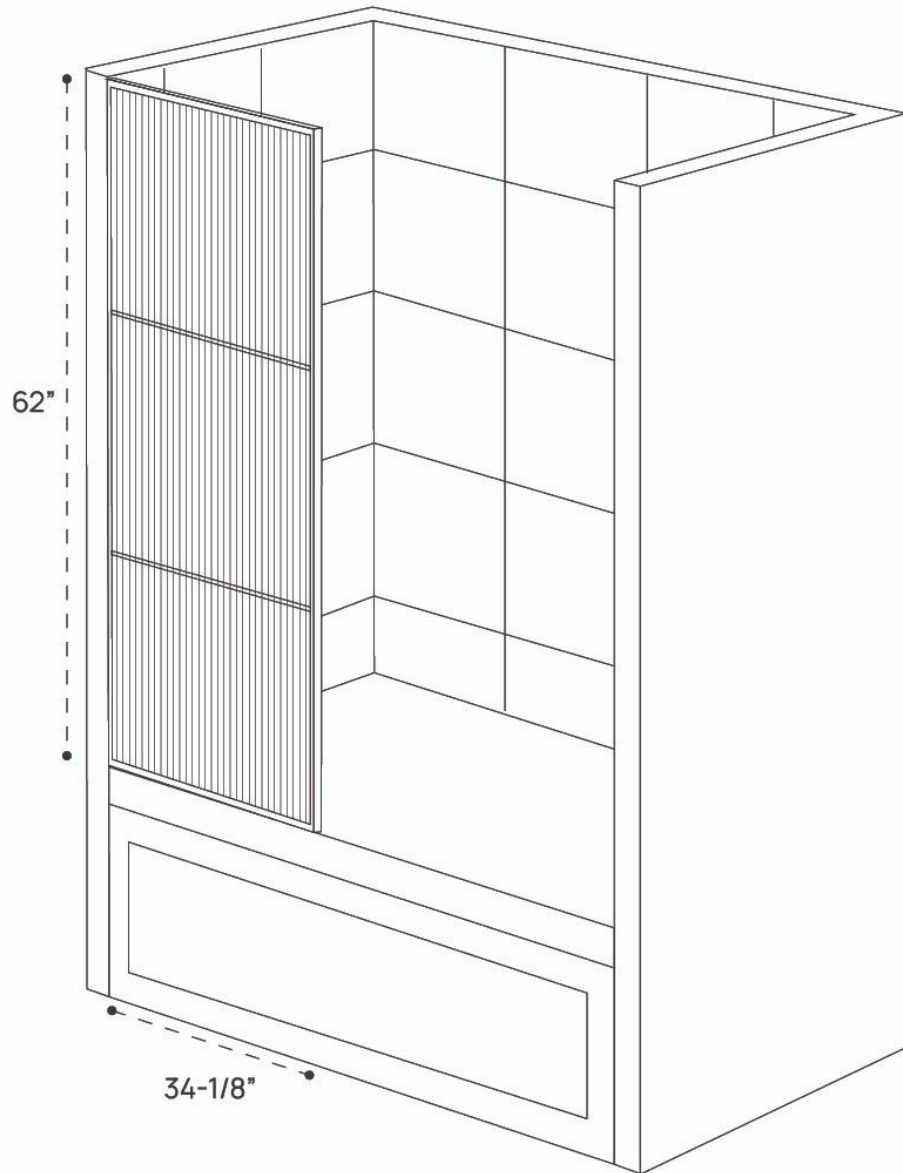

FINESTRA 34x74 VENETIAN GLASS

3D VIEW

FRONT VIEW

DIMENSION GUIDE FINESTRA 34x74 MONDRIAN GLASS

3D VIEW

FRONT VIEW

DIMENSION GUIDE FINESTRA 34x62 CLEAR GLASS

3D VIEW

FRONT VIEW

DIMENSION GUIDE FINESTRA 34x62 FLUTED GLASS

3D VIEW

FRONT VIEW

DIMENSION GUIDE FINESTRA 34x62 GRID GLASS

3D VIEW

FRONT VIEW

DIMENSION GUIDE FINESTRA 34x62 FLUTED GRID GLASS

3D VIEW

FRONT VIEW

3D VIEW

FRONT VIEW

3D VIEW

FRONT VIEW

DIMENSION GUIDE FINESTRA 34x62 STRIPE GLASS

3D VIEW

FRONT VIEW

DIMENSION GUIDE FINESTRA 34x62 FLUTED STRIPE GLASS

3D VIEW

FRONT VIEW