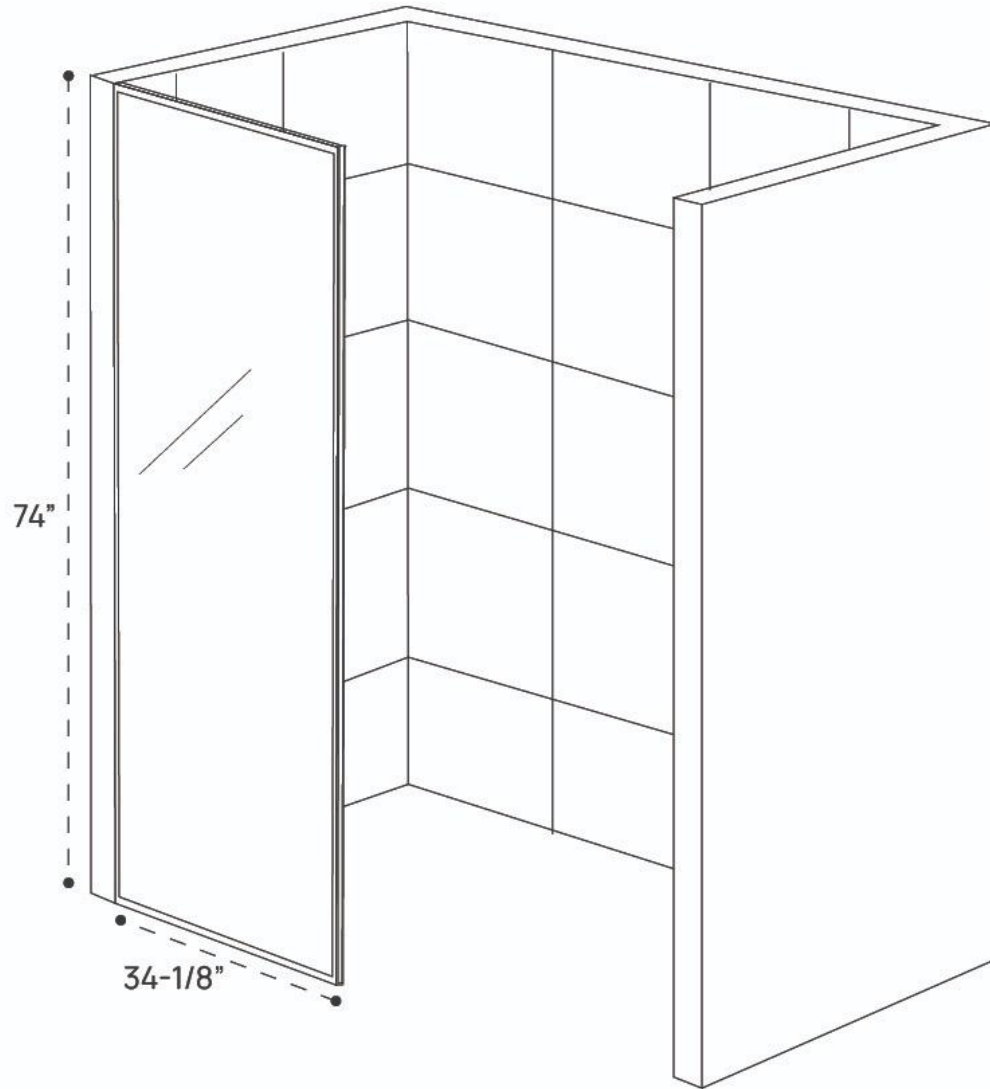

DIMENSION GUIDE FINESTRA 34x74 CLEAR GLASS

3D VIEW

FRONT VIEW

DIMENSION GUIDE FINESTRA 34x74 FLUTED GLASS

3D VIEW

FRONT VIEW

3D VIEW

FRONT VIEW

DIMENSION GUIDE FINESTRA 34x74 FLUTED GRID GLASS

3D VIEW

FRONT VIEW

DIMENSION GUIDE FINESTRA 34x74 LARGE GRID GLASS

3D VIEW

FRONT VIEW

DIMENSION GUIDE FINESTRA 34x74 FLUTED LARGE GRID GLASS

3D VIEW

FINESTRA 34x74 VENETIAN GLASS

3D VIEW

FRONT VIEW

DIMENSION GUIDE FINESTRA 34x74 MONDRIAN GLASS

3D VIEW

FRONT VIEW

DIMENSION GUIDE FINESTRA 34x62 CLEAR GLASS

3D VIEW

FRONT VIEW

DIMENSION GUIDE FINESTRA 34x62 FLUTED STRIPE GLASS

3D VIEW

FRONT VIEW