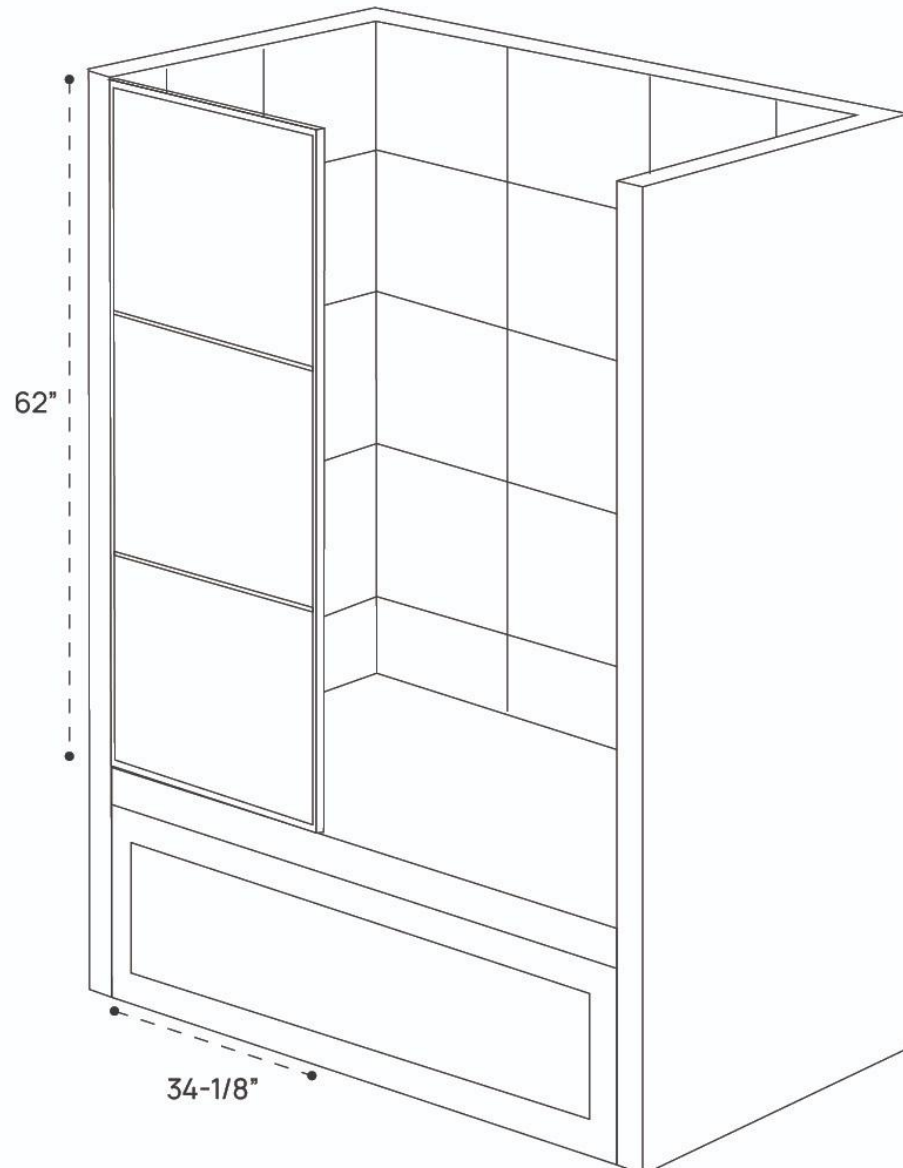

FINESTRA 34x74 VENETIAN GLASS

3D VIEW

FRONT VIEW

DIMENSION GUIDE FINESTRA 34x74 MONDRIAN GLASS

3D VIEW

FRONT VIEW

DIMENSION GUIDE FINESTRA 34x62 CLEAR GLASS

3D VIEW

FRONT VIEW

DIMENSION GUIDE FINESTRA 34x62 FLUTED GLASS

3D VIEW

FRONT VIEW

DIMENSION GUIDE FINESTRA 34x62 GRID GLASS

3D VIEW

FRONT VIEW

DIMENSION GUIDE FINESTRA 34x62 FLUTED GRID GLASS

3D VIEW

FRONT VIEW

3D VIEW

FRONT VIEW

3D VIEW

FRONT VIEW

DIMENSION GUIDE FINESTRA 34x62 STRIPE GLASS

3D VIEW

FRONT VIEW

DIMENSION GUIDE FINESTRA 34x62 FLUTED STRIPE GLASS

3D VIEW

FRONT VIEW