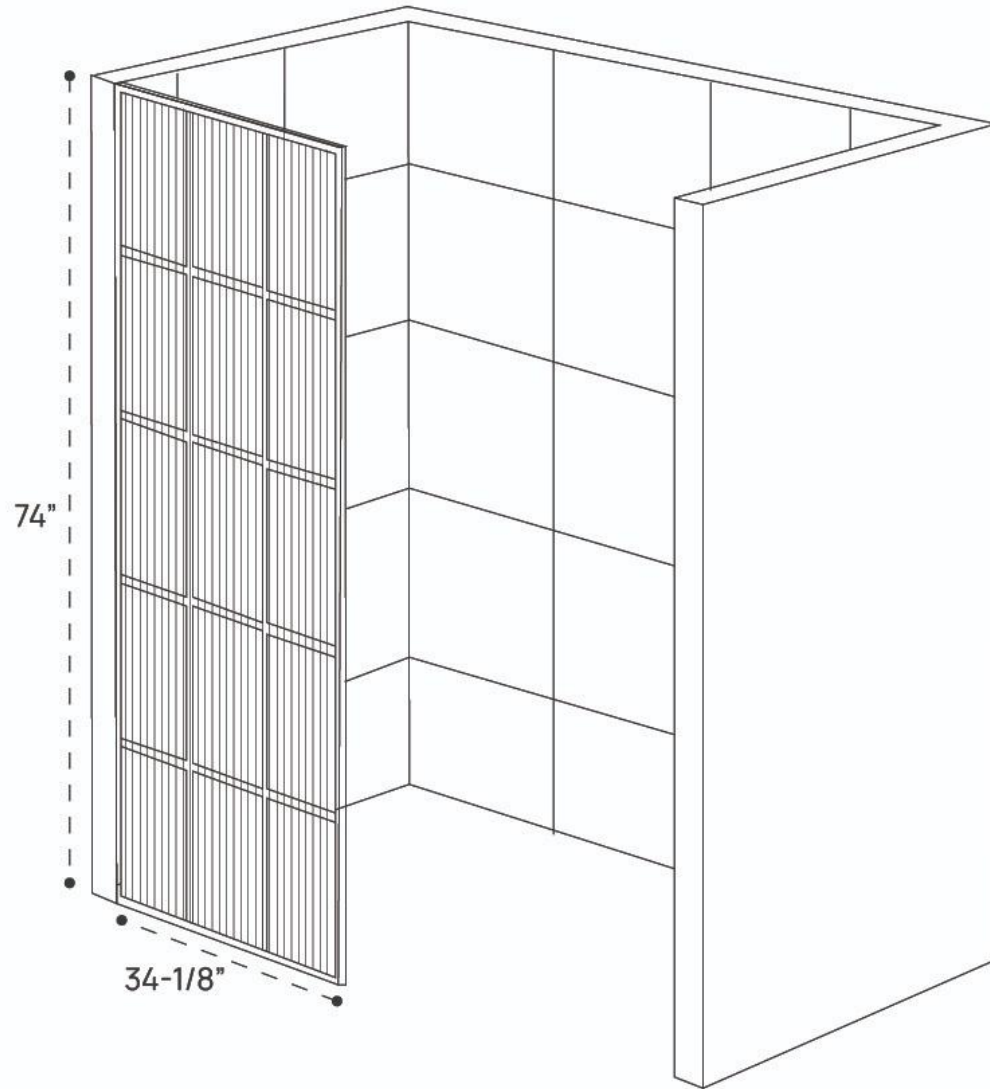

DIMENSION GUIDE FINESTRA 34x74 CLEAR GLASS

3D VIEW

FRONT VIEW

DIMENSION GUIDE FINESTRA 34x74 FLUTED GLASS

3D VIEW

FRONT VIEW

3D VIEW

FRONT VIEW

DIMENSION GUIDE FINESTRA 34x74 FLUTED GRID GLASS

3D VIEW

FRONT VIEW

DIMENSION GUIDE FINESTRA 34x74 LARGE GRID GLASS

3D VIEW

FRONT VIEW

DIMENSION GUIDE FINESTRA 34x74 FLUTED LARGE GRID GLASS

3D VIEW

FINESTRA 34x74 VENETIAN GLASS

3D VIEW

FRONT VIEW

DIMENSION GUIDE FINESTRA 34x74 MONDRIAN GLASS

3D VIEW

FRONT VIEW

DIMENSION GUIDE FINESTRA 34x62 CLEAR GLASS

3D VIEW

FRONT VIEW

DIMENSION GUIDE FINESTRA 34x62 FLUTED STRIPE GLASS

3D VIEW

FRONT VIEW