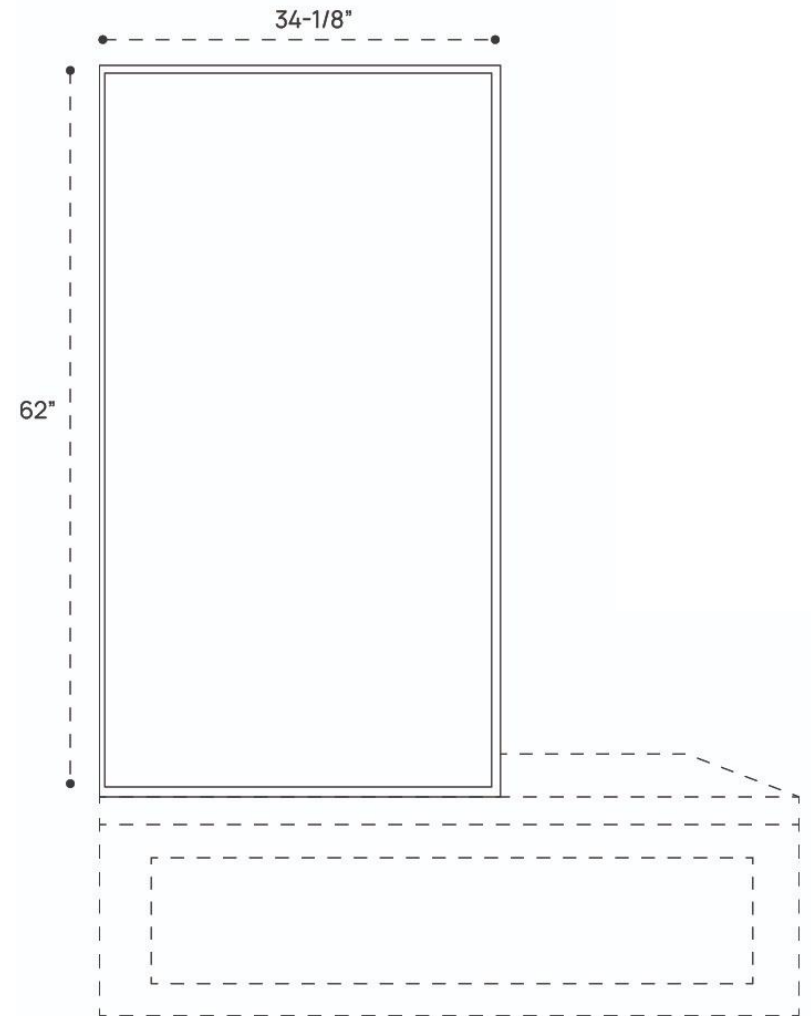

FRONT VIEW

DIMENSION GUIDE FINESTRA 34x74 STRIPED GLASS

3D VIEW

FRONT VIEW

DIMENSION GUIDE FINESTRA 34x74 FLUTED STRIPED GLASS

3D VIEW

FRONT VIEW

DIMENSION GUIDE

FINESTRA 34x74 VENETIAN GLASS

3D VIEW

FRONT VIEW

DIMENSION GUIDE FINESTRA 34x74 MONDRIAN GLASS

3D VIEW

FRONT VIEW

DIMENSION GUIDE FINESTRA 34x62 CLEAR GLASS

3D VIEW

FRONT VIEW

DIMENSION GUIDE FINESTRA 34x62 FLUTED GLASS

3D VIEW

FRONT VIEW

DIMENSION GUIDE FINESTRA 34x62 GRID GLASS

3D VIEW

FRONT VIEW

DIMENSION GUIDE FINESTRA 34x62 FLUTED GRID GLASS

FRONT VIEW

DIMENSION GUIDE FINESTRA 34x62 FLUTED STRIPE GLASS

3D VIEW

FRONT VIEW