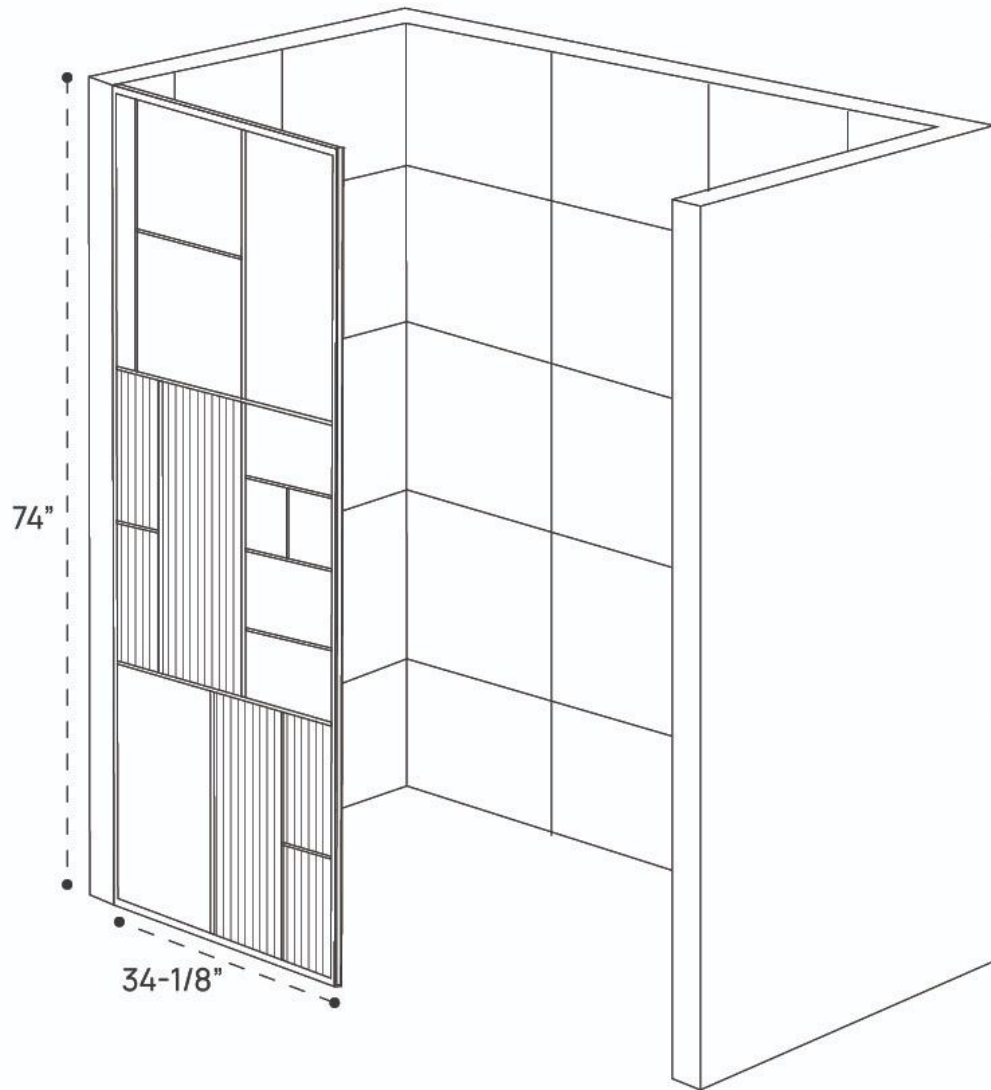

FINESTRA 34x74 VENETIAN GLASS

3D VIEW

FRONT VIEW

DIMENSION GUIDE FINESTRA 34x74 MONDRIAN GLASS

3D VIEW

FRONT VIEW

DIMENSION GUIDE FINESTRA 34x62 CLEAR GLASS

3D VIEW

FRONT VIEW

DIMENSION GUIDE FINESTRA 34x62 FLUTED GLASS

3D VIEW

FRONT VIEW

DIMENSION GUIDE FINESTRA 34x62 GRID GLASS

3D VIEW

FRONT VIEW

DIMENSION GUIDE FINESTRA 34x62 FLUTED GRID GLASS

3D VIEW

FRONT VIEW

3D VIEW

FRONT VIEW

3D VIEW

FRONT VIEW

DIMENSION GUIDE FINESTRA 34x62 STRIPE GLASS

3D VIEW

FRONT VIEW

DIMENSION GUIDE FINESTRA 34x62 FLUTED STRIPE GLASS

3D VIEW

FRONT VIEW