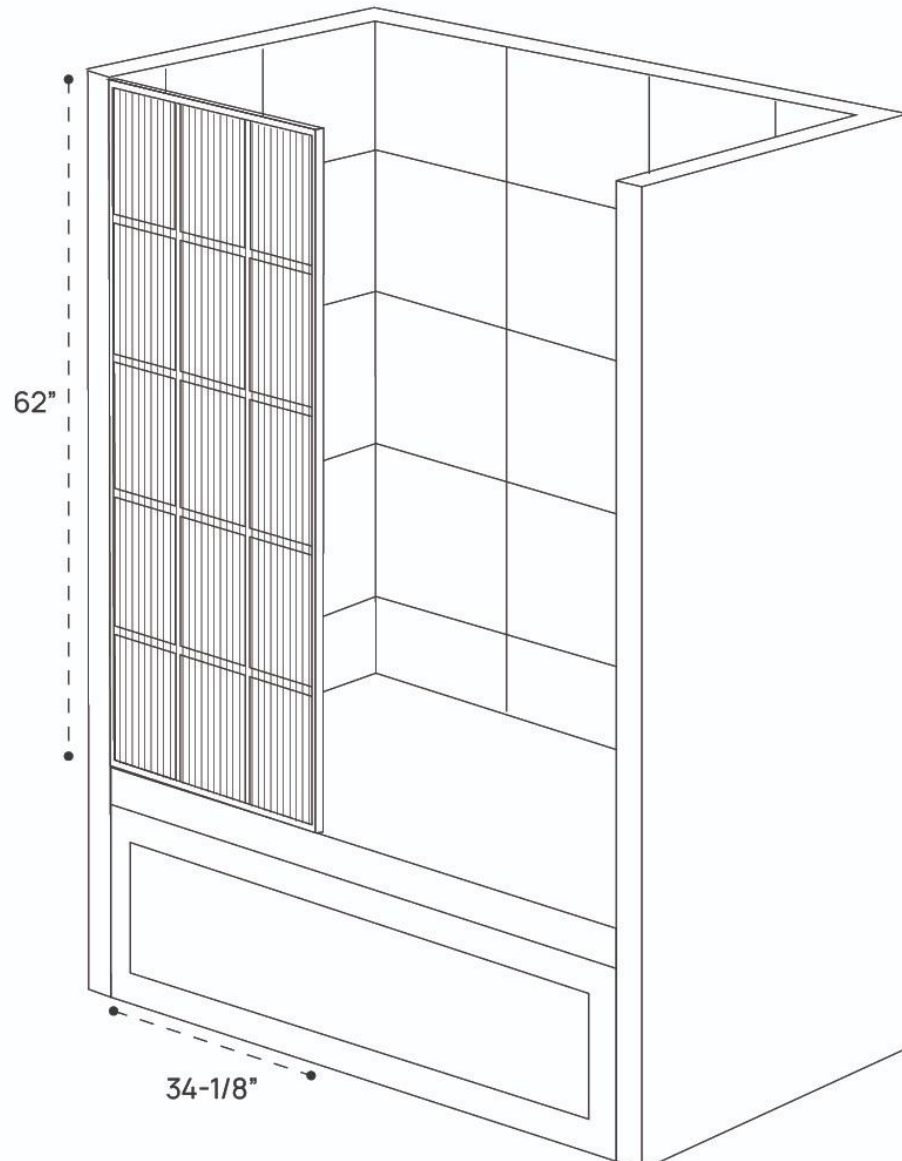

FINESTRA 34x74 VENETIAN GLASS

3D VIEW

FRONT VIEW

DIMENSION GUIDE FINESTRA 34x74 MONDRIAN GLASS

3D VIEW

FRONT VIEW

DIMENSION GUIDE FINESTRA 34x62 CLEAR GLASS

3D VIEW

FRONT VIEW

DIMENSION GUIDE FINESTRA 34x62 FLUTED GLASS

3D VIEW

FRONT VIEW

DIMENSION GUIDE FINESTRA 34x62 GRID GLASS

3D VIEW

FRONT VIEW

DIMENSION GUIDE FINESTRA 34x62 FLUTED GRID GLASS

3D VIEW

FRONT VIEW

3D VIEW

FRONT VIEW

3D VIEW

FRONT VIEW

DIMENSION GUIDE FINESTRA 34x62 STRIPE GLASS

3D VIEW

FRONT VIEW

DIMENSION GUIDE FINESTRA 34x62 FLUTED STRIPE GLASS

3D VIEW

FRONT VIEW