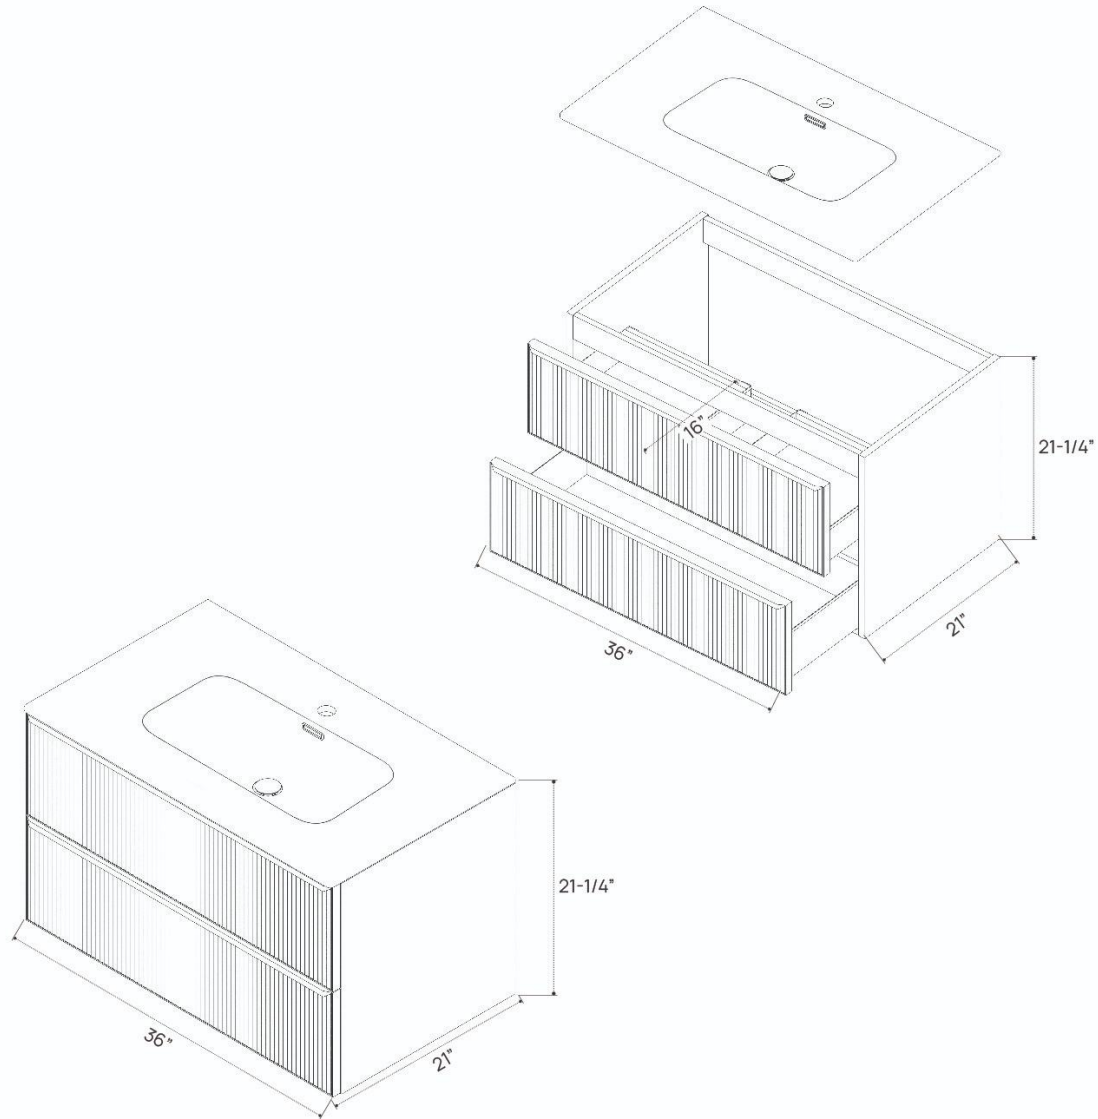

DIMENSION GUIDE ASTOR VANITY 30"

3D VIEW

FRONT VIEW

SIDE VIEW

DIMENSION GUIDE ASTOR VANITY 36"

3D VIEW

FRONT VIEW

SIDE VIEW

DIMENSION GUIDE ASTOR VANITY 42"

3D VIEW

FRONT VIEW

SIDE VIEW