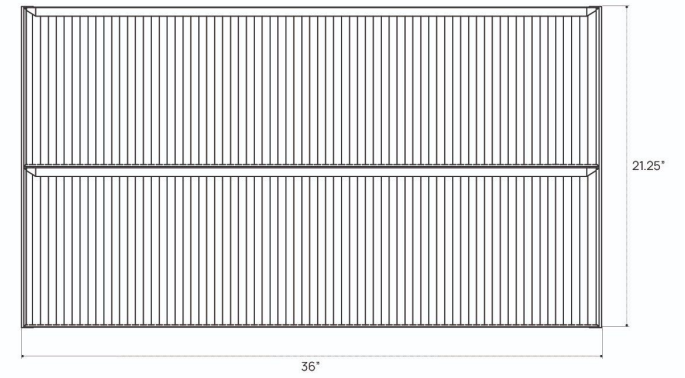

DIMENSION GUIDE ASTOR VANITY 30"

3D VIEW

FRONT VIEW

SIDE VIEW

DIMENSION GUIDE ASTOR VANITY 36"

3D VIEW

FRONT VIEW

SIDE VIEW

DIMENSION GUIDE ASTOR VANITY 42"

3D VIEW

FRONT VIEW

SIDE VIEW