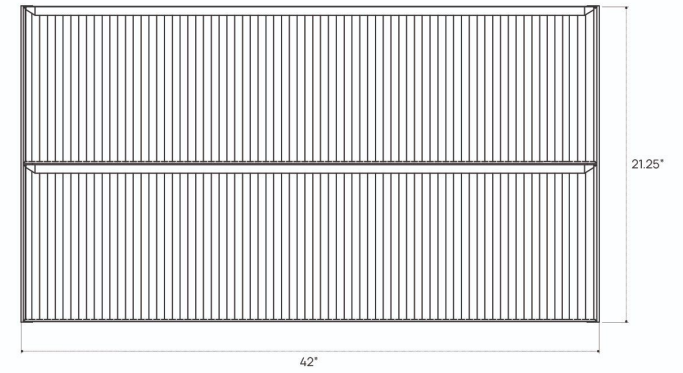

DIMENSION GUIDE ASTOR VANITY 30"

3D VIEW

FRONT VIEW

SIDE VIEW

DIMENSION GUIDE ASTOR VANITY 36"

3D VIEW

FRONT VIEW

SIDE VIEW

DIMENSION GUIDE ASTOR VANITY 42"

3D VIEW

FRONT VIEW

SIDE VIEW