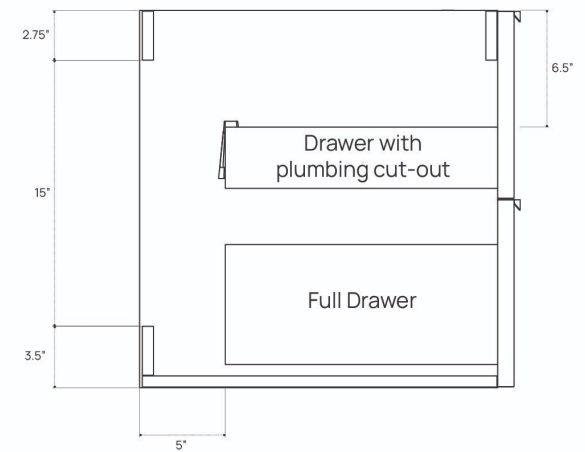

DIMENSION GUIDE ASTOR VANITY 30"

3D VIEW

FRONT VIEW

SIDE VIEW

DIMENSION GUIDE ASTOR VANITY 36"

3D VIEW

FRONT VIEW

SIDE VIEW

DIMENSION GUIDE ASTOR VANITY 42"

3D VIEW

FRONT VIEW

SIDE VIEW