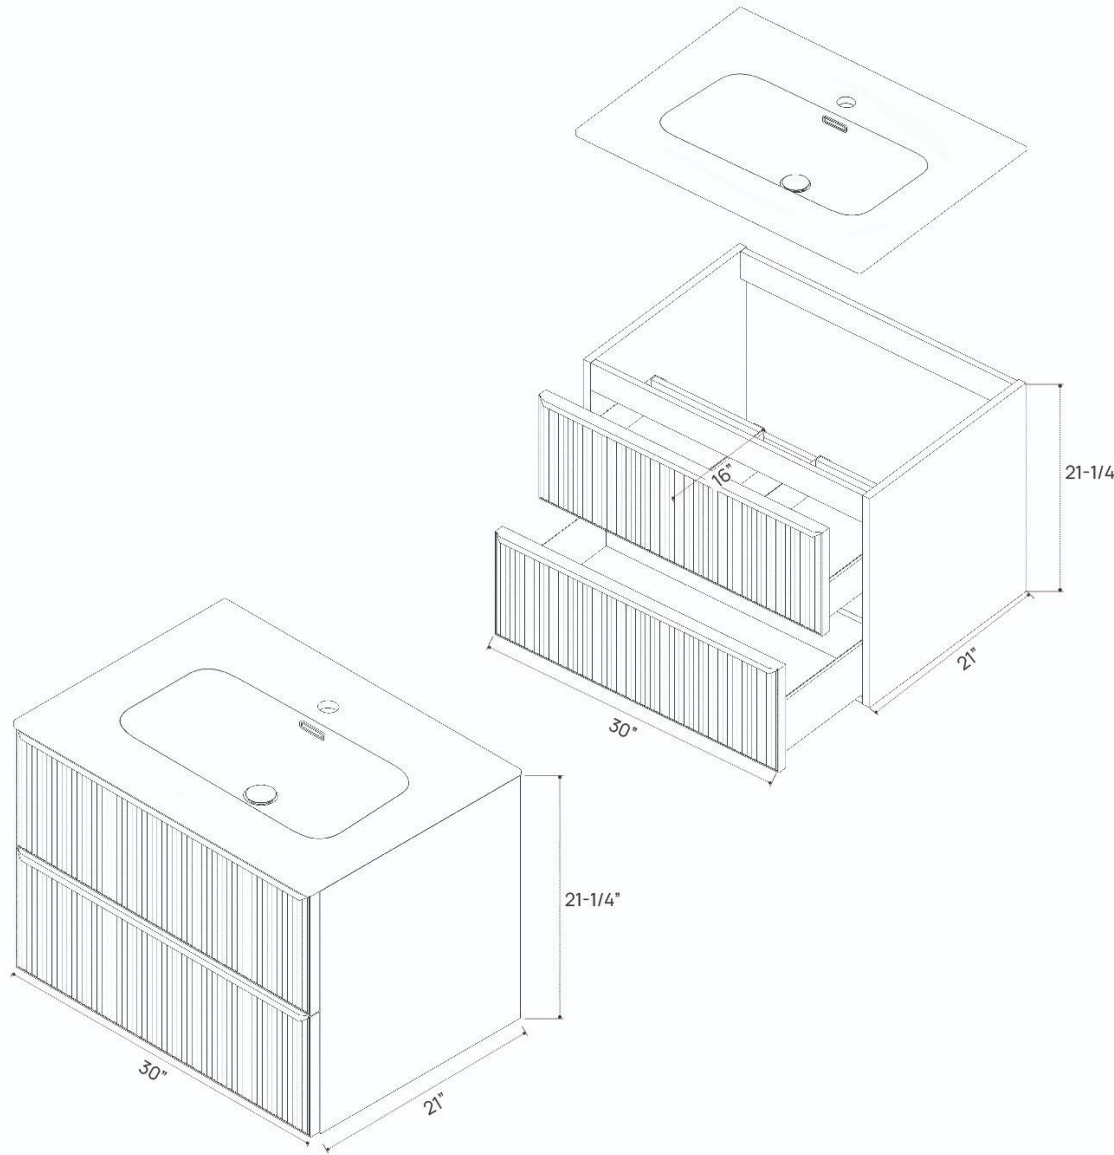

DIMENSION GUIDE ASTOR VANITY 30"

3D VIEW

FRONT VIEW

SIDE VIEW

DIMENSION GUIDE ASTOR VANITY 36"

3D VIEW

FRONT VIEW

SIDE VIEW

DIMENSION GUIDE ASTOR VANITY 42"

3D VIEW

FRONT VIEW

SIDE VIEW