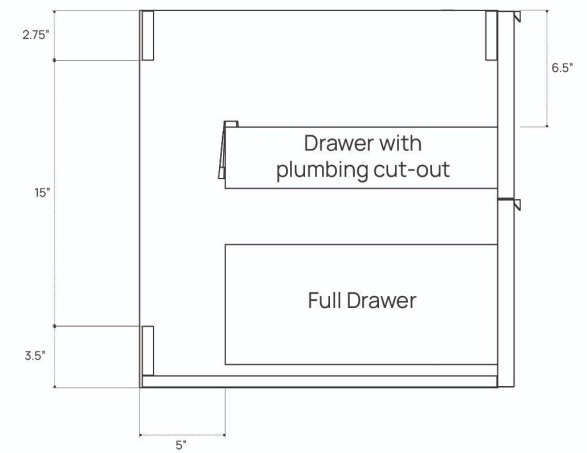

DIMENSION GUIDE ASTOR VANITY 30"

3D VIEW

FRONT VIEW

SIDE VIEW

DIMENSION GUIDE ASTOR VANITY 36"

3D VIEW

FRONT VIEW

SIDE VIEW

DIMENSION GUIDE ASTOR VANITY 42"

3D VIEW

FRONT VIEW

SIDE VIEW