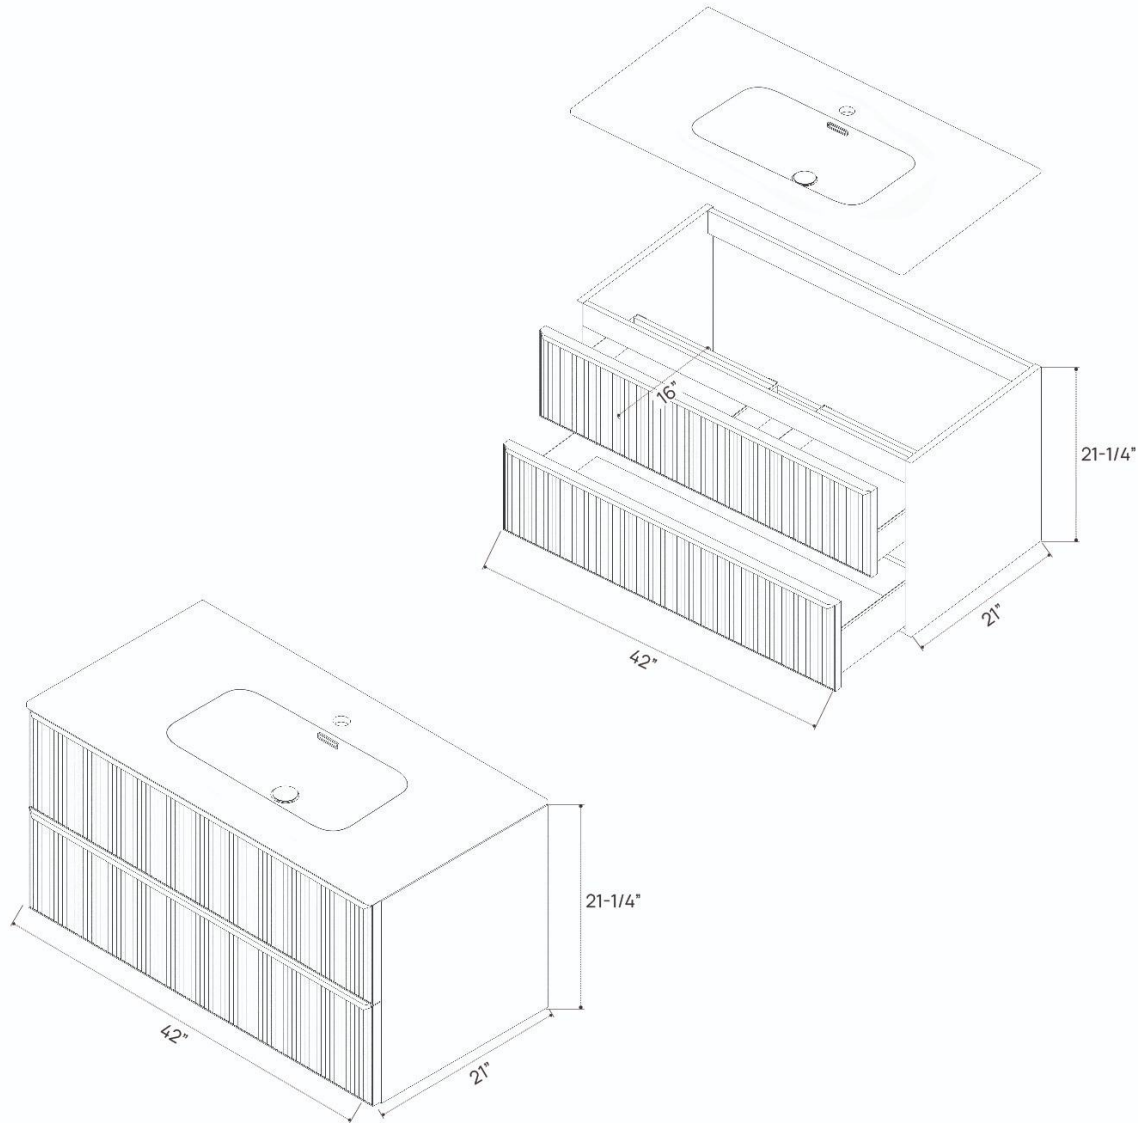

DIMENSION GUIDE ASTOR VANITY 30"

3D VIEW

FRONT VIEW

SIDE VIEW

DIMENSION GUIDE ASTOR VANITY 36"

3D VIEW

FRONT VIEW

SIDE VIEW

DIMENSION GUIDE ASTOR VANITY 42"

3D VIEW

FRONT VIEW

SIDE VIEW