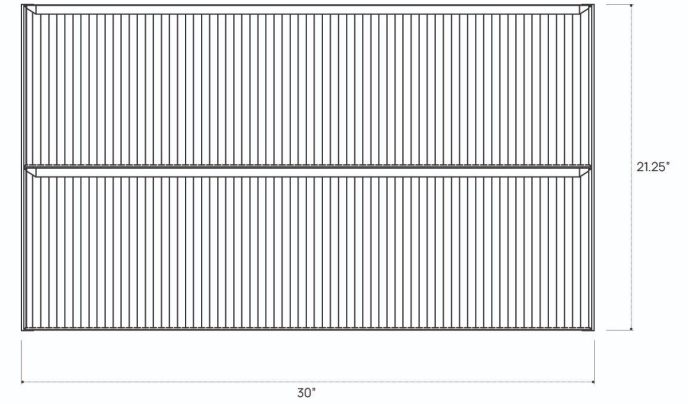

DIMENSION GUIDE ASTOR VANITY 30"

3D VIEW

FRONT VIEW

SIDE VIEW

DIMENSION GUIDE ASTOR VANITY 36"

3D VIEW

FRONT VIEW

SIDE VIEW

DIMENSION GUIDE ASTOR VANITY 42"

3D VIEW

FRONT VIEW

SIDE VIEW