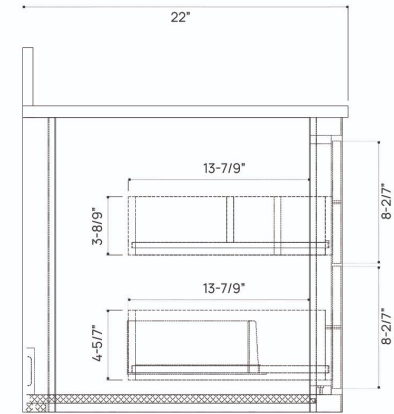

# DIMENSION GUIDE RIVEN VANITY 36"

# DIMENSION GUIDE RIVEN VANITY-48"

## 3D VIEW

# DIMENSION GUIDE RIVEN VANITY-55"