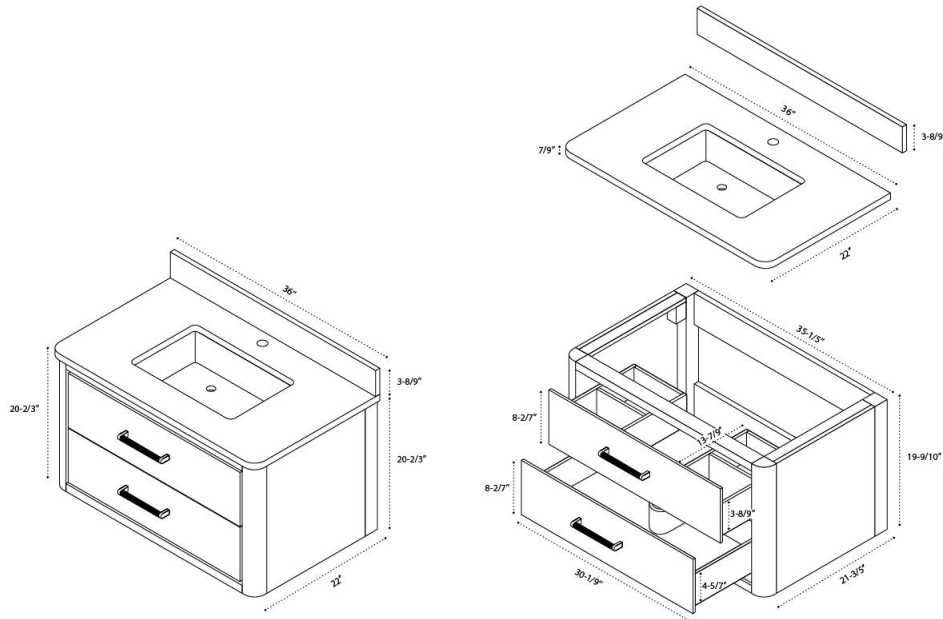

DIMENSION GUIDE RIVEN VANITY 36"

3D VIEW