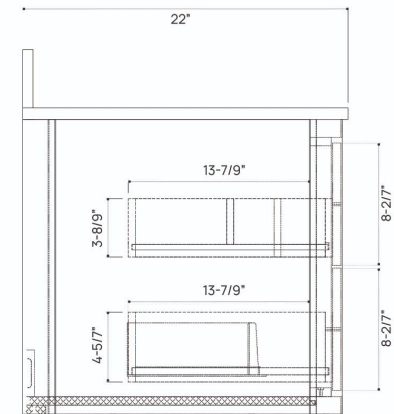

DIMENSION GUIDE RIVEN VANITY-60"

3D VIEW

FRONT VIEW

SIDE VIEW