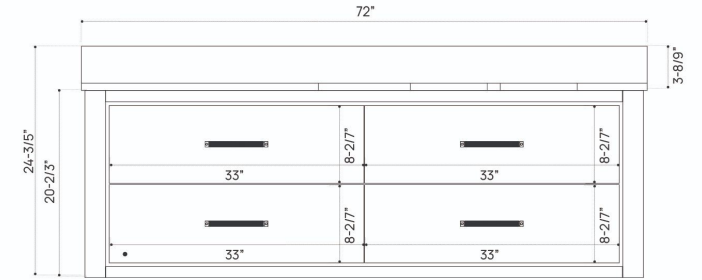

DIMENSION GUIDE RIVEN VANITY-72"

3D VIEW

FRONT VIEW

SIDE VIEW