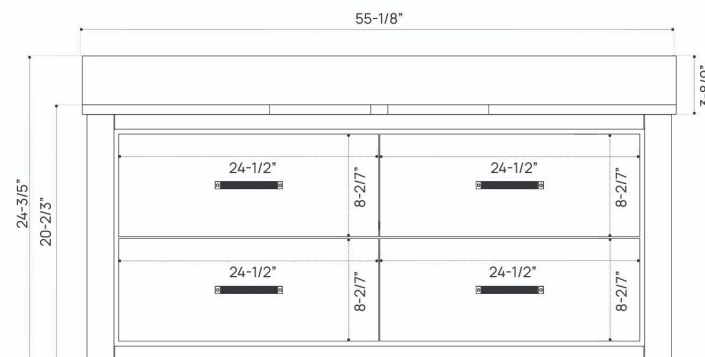

DIMENSION GUIDE RIVEN VANITY-55"

3D VIEW

FRONT VIEW

SIDE VIEW