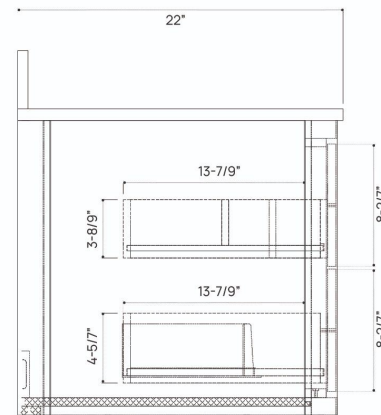

DIMENSION GUIDE RIVEN VANITY-55"

3D VIEW

FRONT VIEW

SIDE VIEW