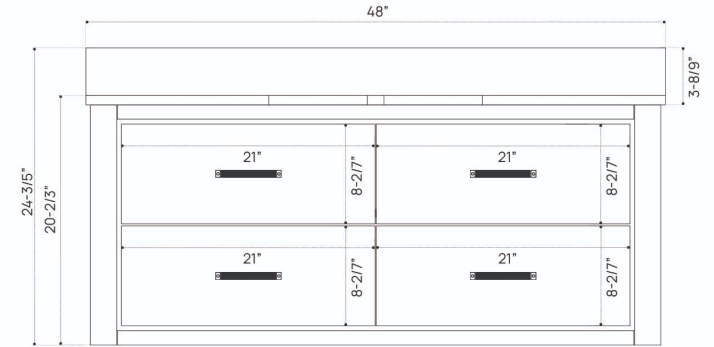

DIMENSION GUIDE RIVEN VANITY-48"

3D VIEW

FRONT VIEW

SIDE VIEW