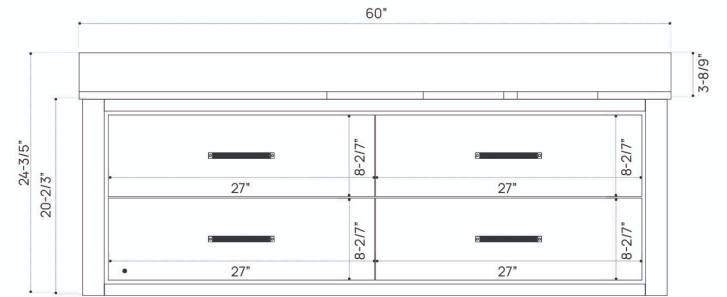

DIMENSION GUIDE RIVEN VANITY-60"

3D VIEW

FRONT VIEW

SIDE VIEW