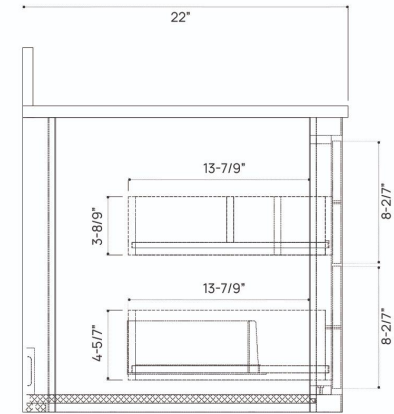

# DIMENSION GUIDE RIVEN VANITY 36"

# DIMENSION GUIDE RIVEN VANITY-48"

# DIMENSION GUIDE RIVEN VANITY-55"

# DIMENSION GUIDE RIVEN VANITY-60"