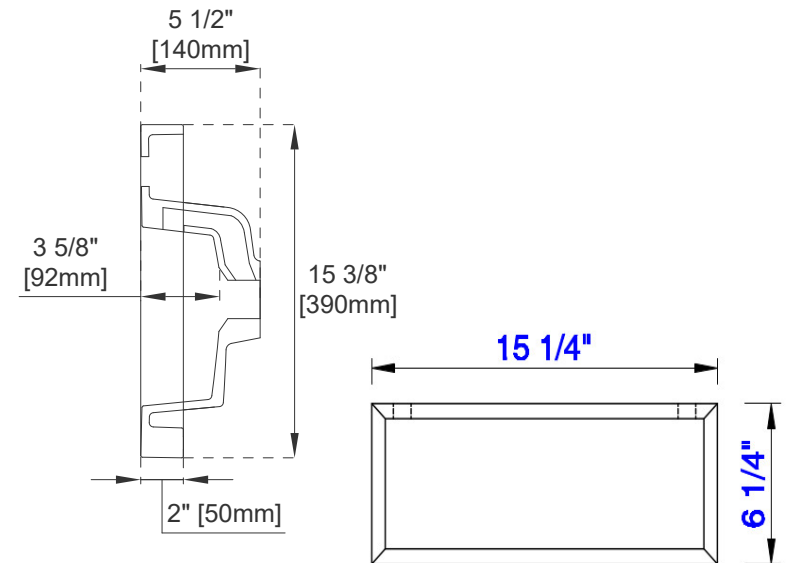

3D VIEW

FRONT VIEW

SIDE VIEW

3D VIEW

FRONT VIEW

SIDE VIEW

3D VIEW

FRONT VIEW

SIDE VIEW

DIMENSION GUIDE JAMES MARTIN VANITIES BOSTON 40" FLOATING

tilebar

3D VIEW

FRONT VIEW

SIDE VIEW

DIMENSION GUIDE JAMES MARTIN VANITIES BOSTON 20" FREESTANDING

3D VIEW

FRONT VIEW

SIDE VIEW

DIMENSION GUIDE JAMES MARTIN VANITIES BOSTON 32" FREESTANDING

3D VIEW

FRONT VIEW

SIDE VIEW