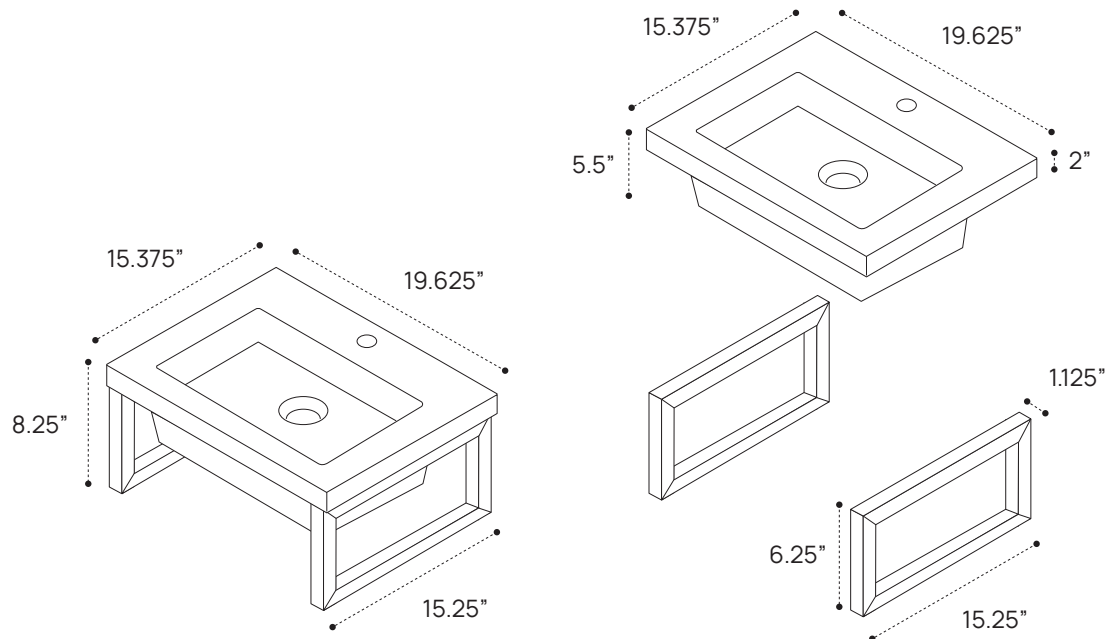

3D VIEW

FRONT VIEW

SIDE VIEW

3D VIEW

FRONT VIEW

SIDE VIEW

3D VIEW

FRONT VIEW

SIDE VIEW

DIMENSION GUIDE JAMES MARTIN VANITIES BOSTON 40" FLOATING

tilebar

3D VIEW

FRONT VIEW

SIDE VIEW

DIMENSION GUIDE JAMES MARTIN VANITIES BOSTON 20" FREESTANDING

3D VIEW

FRONT VIEW

SIDE VIEW

DIMENSION GUIDE JAMES MARTIN VANITIES BOSTON 32" FREESTANDING

3D VIEW

FRONT VIEW

SIDE VIEW