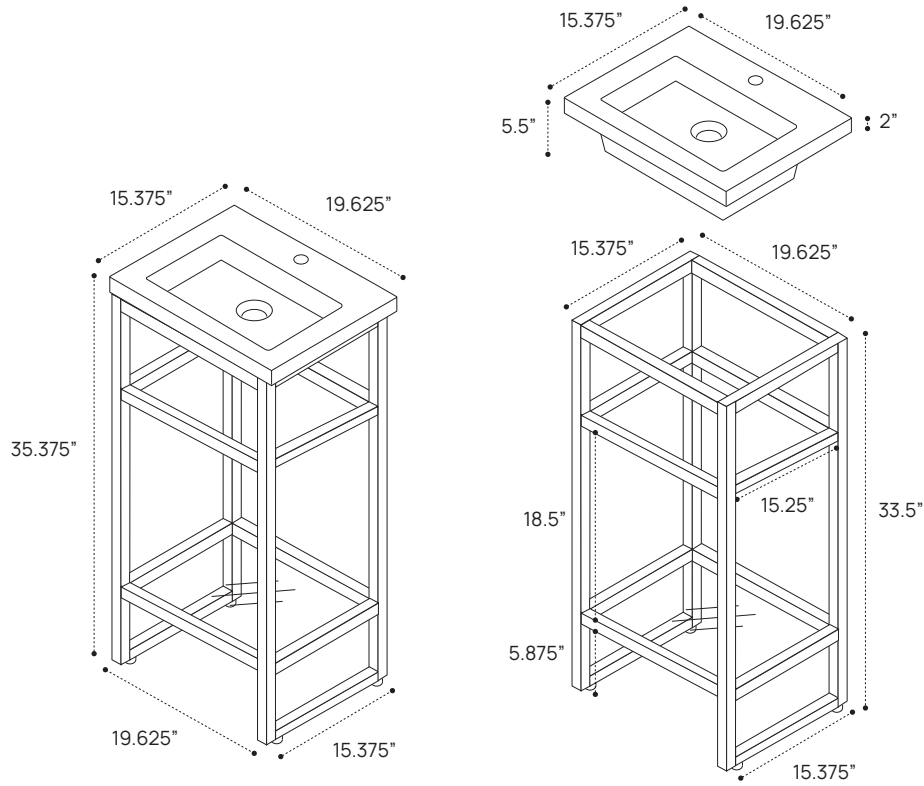

SIDE VIEW

DIMENSION GUIDE JAMES MARTIN VANITIES BOSTON 40" FLOATING

tilebar

3D VIEW

FRONT VIEW

SIDE VIEW

DIMENSION GUIDE JAMES MARTIN VANITIES BOSTON 20" FREESTANDING

3D VIEW

FRONT VIEW

SIDE VIEW

DIMENSION GUIDE JAMES MARTIN VANITIES BOSTON 32" FREESTANDING

3D VIEW

FRONT VIEW

SIDE VIEW