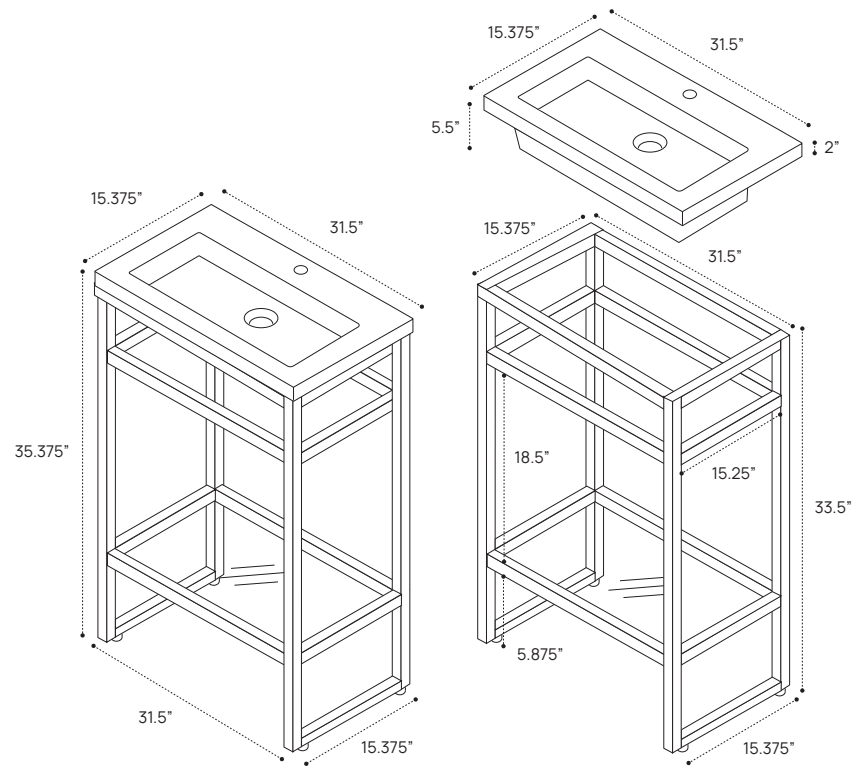

SIDE VIEW

DIMENSION GUIDE JAMES MARTIN VANITIES BOSTON 40" FLOATING

tilebar

3D VIEW

FRONT VIEW

SIDE VIEW

DIMENSION GUIDE JAMES MARTIN VANITIES BOSTON 20" FREESTANDING

3D VIEW

FRONT VIEW

SIDE VIEW

DIMENSION GUIDE JAMES MARTIN VANITIES BOSTON 32" FREESTANDING

3D VIEW

FRONT VIEW

SIDE VIEW