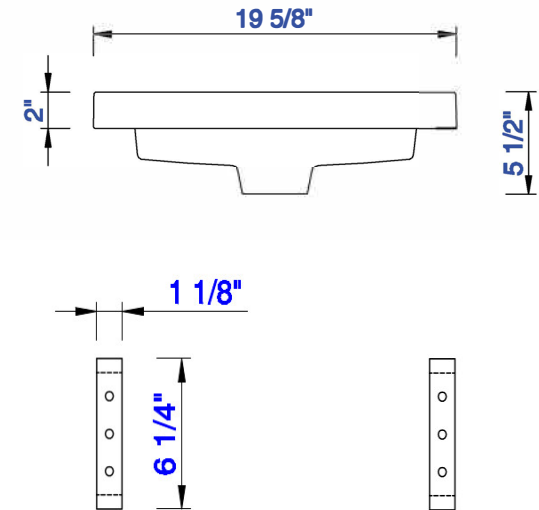

3D VIEW

FRONT VIEW

SIDE VIEW

3D VIEW

FRONT VIEW

SIDE VIEW

3D VIEW

FRONT VIEW

SIDE VIEW

DIMENSION GUIDE JAMES MARTIN VANITIES BOSTON 40" FLOATING

tilebar

3D VIEW

FRONT VIEW

SIDE VIEW

DIMENSION GUIDE JAMES MARTIN VANITIES BOSTON 20" FREESTANDING

3D VIEW

FRONT VIEW

SIDE VIEW

DIMENSION GUIDE JAMES MARTIN VANITIES BOSTON 32" FREESTANDING

3D VIEW

FRONT VIEW

SIDE VIEW