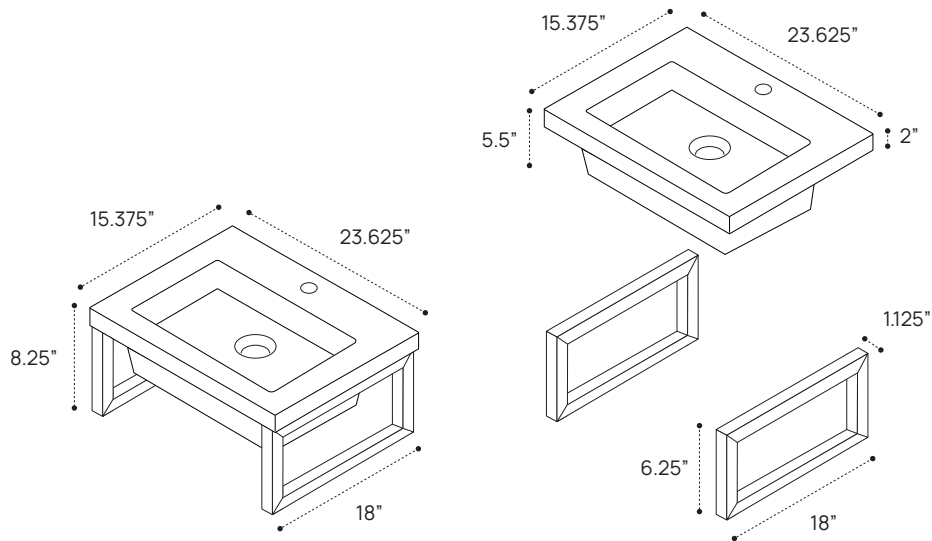

3D VIEW

FRONT VIEW

SIDE VIEW

3D VIEW

FRONT VIEW

SIDE VIEW

3D VIEW

FRONT VIEW

SIDE VIEW

DIMENSION GUIDE JAMES MARTIN VANITIES BOSTON 40" FLOATING

tilebar

3D VIEW

FRONT VIEW

SIDE VIEW

DIMENSION GUIDE JAMES MARTIN VANITIES BOSTON 20" FREESTANDING

3D VIEW

FRONT VIEW

SIDE VIEW

DIMENSION GUIDE JAMES MARTIN VANITIES BOSTON 32" FREESTANDING

3D VIEW

FRONT VIEW

SIDE VIEW