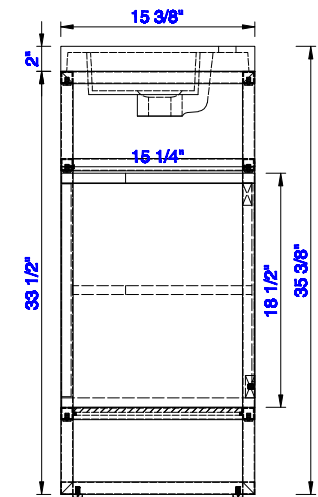

SIDE VIEW

DIMENSION GUIDE JAMES MARTIN VANITIES BOSTON 40" FLOATING

tilebar

3D VIEW

FRONT VIEW

SIDE VIEW

DIMENSION GUIDE JAMES MARTIN VANITIES BOSTON 20" FREESTANDING

3D VIEW

FRONT VIEW

SIDE VIEW

DIMENSION GUIDE JAMES MARTIN VANITIES BOSTON 32" FREESTANDING

3D VIEW

FRONT VIEW

SIDE VIEW