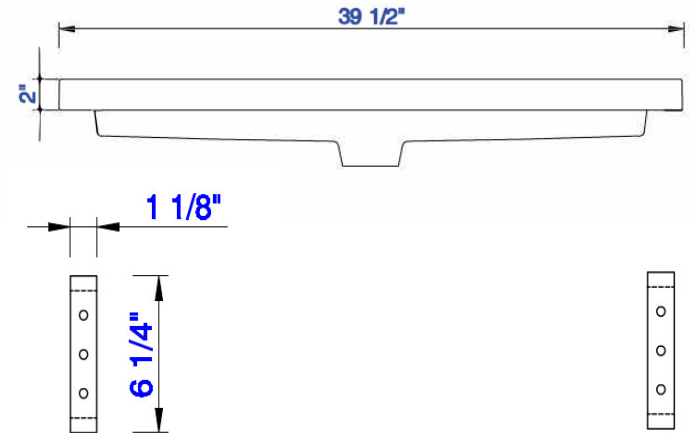

SIDE VIEW

DIMENSION GUIDE JAMES MARTIN VANITIES BOSTON 40" FLOATING

tilebar

3D VIEW

FRONT VIEW

SIDE VIEW

DIMENSION GUIDE JAMES MARTIN VANITIES BOSTON 20" FREESTANDING

3D VIEW

FRONT VIEW

SIDE VIEW

DIMENSION GUIDE JAMES MARTIN VANITIES BOSTON 32" FREESTANDING

3D VIEW

FRONT VIEW

SIDE VIEW