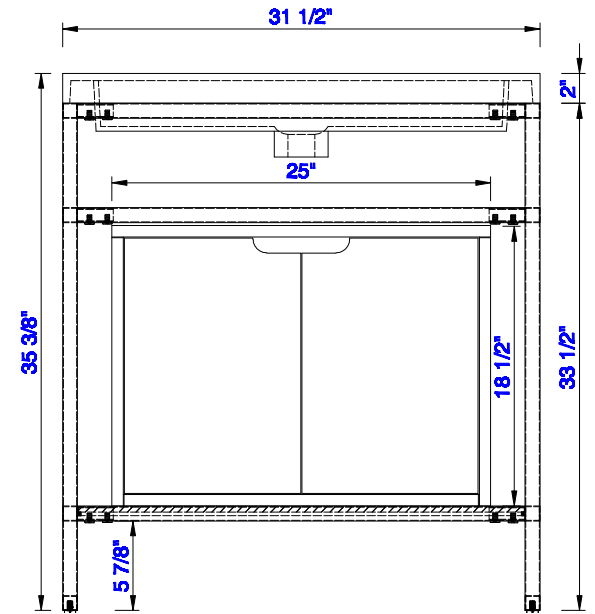

SIDE VIEW

DIMENSION GUIDE JAMES MARTIN VANITIES BOSTON 40" FLOATING

tilebar

3D VIEW

FRONT VIEW

SIDE VIEW

DIMENSION GUIDE JAMES MARTIN VANITIES BOSTON 20" FREESTANDING

3D VIEW

FRONT VIEW

SIDE VIEW

DIMENSION GUIDE JAMES MARTIN VANITIES BOSTON 32" FREESTANDING

3D VIEW

FRONT VIEW

SIDE VIEW