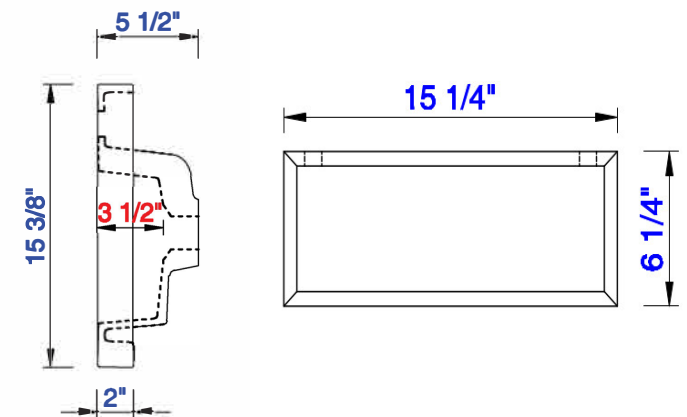

3D VIEW

FRONT VIEW

SIDE VIEW

3D VIEW

FRONT VIEW

SIDE VIEW

3D VIEW

FRONT VIEW

SIDE VIEW

DIMENSION GUIDE JAMES MARTIN VANITIES BOSTON 40" FLOATING

tilebar

3D VIEW

FRONT VIEW

SIDE VIEW

DIMENSION GUIDE JAMES MARTIN VANITIES BOSTON 20" FREESTANDING

3D VIEW

FRONT VIEW

SIDE VIEW

DIMENSION GUIDE JAMES MARTIN VANITIES BOSTON 32" FREESTANDING

3D VIEW

FRONT VIEW

SIDE VIEW