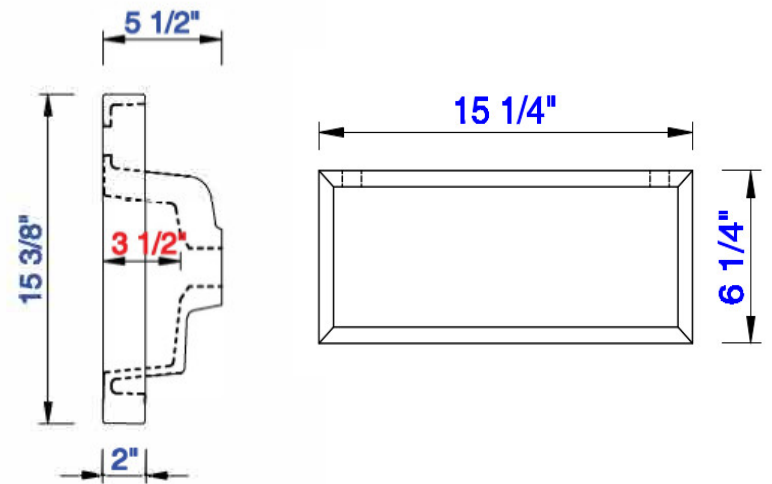

SIDE VIEW

DIMENSION GUIDE JAMES MARTIN VANITIES BOSTON 40" FLOATING

tilebar

3D VIEW

FRONT VIEW

SIDE VIEW

DIMENSION GUIDE JAMES MARTIN VANITIES BOSTON 20" FREESTANDING

3D VIEW

FRONT VIEW

SIDE VIEW

DIMENSION GUIDE JAMES MARTIN VANITIES BOSTON 32" FREESTANDING

3D VIEW

FRONT VIEW

SIDE VIEW