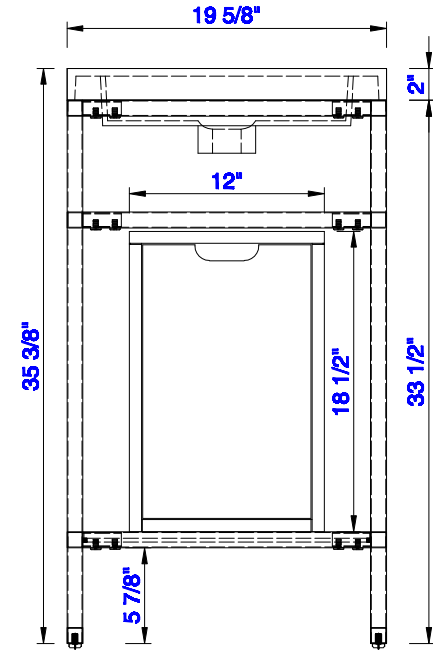

SIDE VIEW

DIMENSION GUIDE JAMES MARTIN VANITIES BOSTON 40" FLOATING

tilebar

3D VIEW

FRONT VIEW

SIDE VIEW

DIMENSION GUIDE JAMES MARTIN VANITIES BOSTON 20" FREESTANDING

3D VIEW

FRONT VIEW

SIDE VIEW

DIMENSION GUIDE JAMES MARTIN VANITIES BOSTON 32" FREESTANDING

3D VIEW

FRONT VIEW

SIDE VIEW