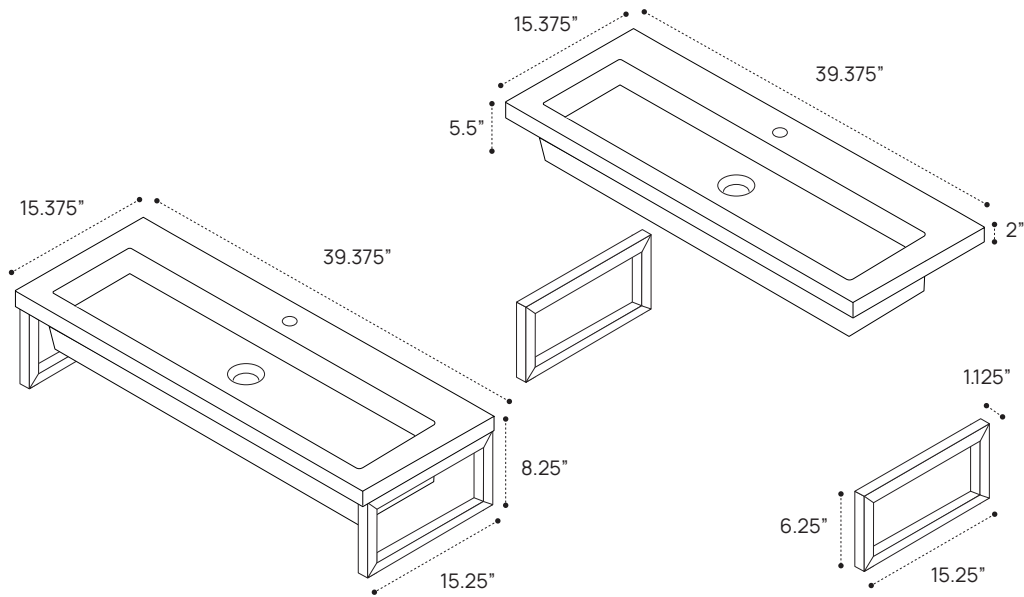

3D VIEW

FRONT VIEW

SIDE VIEW

3D VIEW

FRONT VIEW

SIDE VIEW

3D VIEW

FRONT VIEW

SIDE VIEW

DIMENSION GUIDE JAMES MARTIN VANITIES BOSTON 40" FLOATING

tilebar

3D VIEW

FRONT VIEW

SIDE VIEW

DIMENSION GUIDE JAMES MARTIN VANITIES BOSTON 20" FREESTANDING

3D VIEW

FRONT VIEW

SIDE VIEW

DIMENSION GUIDE JAMES MARTIN VANITIES BOSTON 32" FREESTANDING

3D VIEW

FRONT VIEW

SIDE VIEW