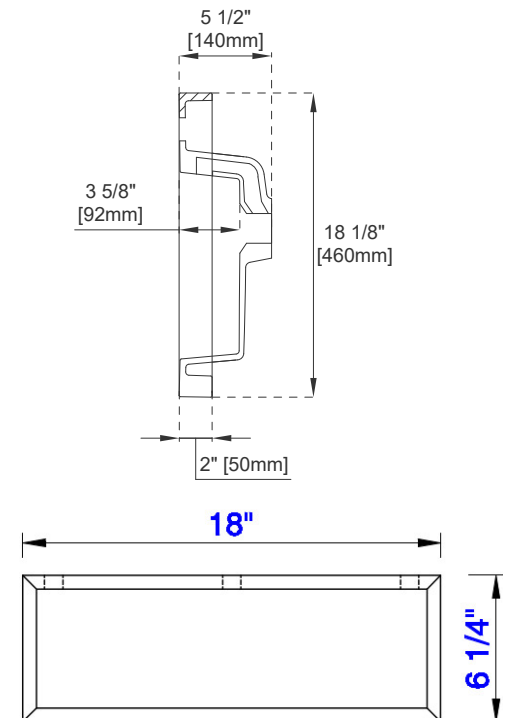

3D VIEW

FRONT VIEW

SIDE VIEW

3D VIEW

FRONT VIEW

SIDE VIEW

3D VIEW

FRONT VIEW

SIDE VIEW

DIMENSION GUIDE JAMES MARTIN VANITIES BOSTON 40" FLOATING

tilebar

3D VIEW

FRONT VIEW

SIDE VIEW

DIMENSION GUIDE JAMES MARTIN VANITIES BOSTON 20" FREESTANDING

3D VIEW

FRONT VIEW

SIDE VIEW

DIMENSION GUIDE JAMES MARTIN VANITIES BOSTON 32" FREESTANDING

3D VIEW

FRONT VIEW

SIDE VIEW