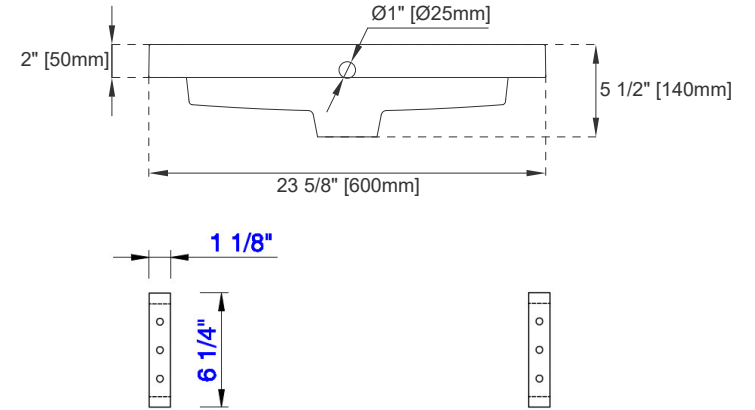

3D VIEW

FRONT VIEW

SIDE VIEW

3D VIEW

FRONT VIEW

SIDE VIEW

3D VIEW

FRONT VIEW

SIDE VIEW

DIMENSION GUIDE JAMES MARTIN VANITIES BOSTON 40" FLOATING

tilebar

3D VIEW

FRONT VIEW

SIDE VIEW

DIMENSION GUIDE JAMES MARTIN VANITIES BOSTON 20" FREESTANDING

3D VIEW

FRONT VIEW

SIDE VIEW

DIMENSION GUIDE JAMES MARTIN VANITIES BOSTON 32" FREESTANDING

3D VIEW

FRONT VIEW

SIDE VIEW