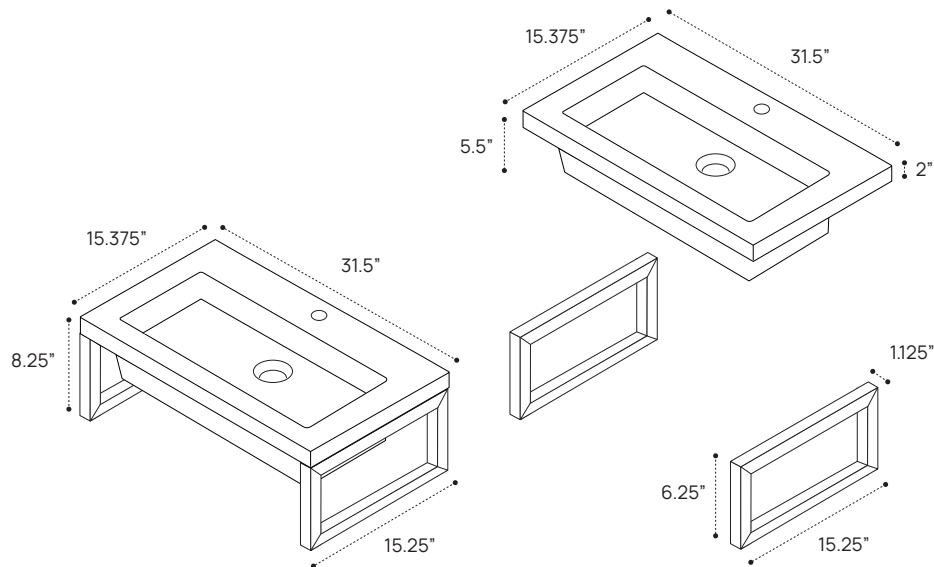

3D VIEW

FRONT VIEW

SIDE VIEW

3D VIEW

FRONT VIEW

SIDE VIEW

3D VIEW

FRONT VIEW

SIDE VIEW

DIMENSION GUIDE JAMES MARTIN VANITIES BOSTON 40" FLOATING

tilebar

3D VIEW

FRONT VIEW

SIDE VIEW

DIMENSION GUIDE JAMES MARTIN VANITIES BOSTON 20" FREESTANDING

3D VIEW

FRONT VIEW

SIDE VIEW

DIMENSION GUIDE JAMES MARTIN VANITIES BOSTON 32" FREESTANDING

3D VIEW

FRONT VIEW

SIDE VIEW