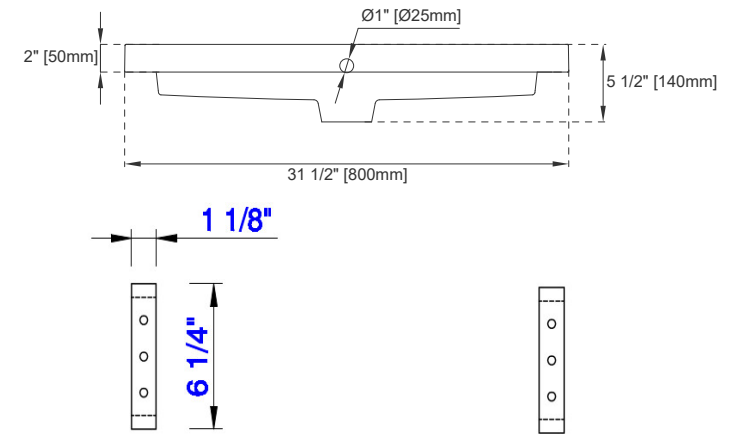

3D VIEW

FRONT VIEW

SIDE VIEW

3D VIEW

FRONT VIEW

SIDE VIEW

3D VIEW

FRONT VIEW

SIDE VIEW

DIMENSION GUIDE JAMES MARTIN VANITIES BOSTON 40" FLOATING

tilebar

3D VIEW

FRONT VIEW

SIDE VIEW

DIMENSION GUIDE JAMES MARTIN VANITIES BOSTON 20" FREESTANDING

3D VIEW

FRONT VIEW

SIDE VIEW

DIMENSION GUIDE JAMES MARTIN VANITIES BOSTON 32" FREESTANDING

3D VIEW

FRONT VIEW

SIDE VIEW