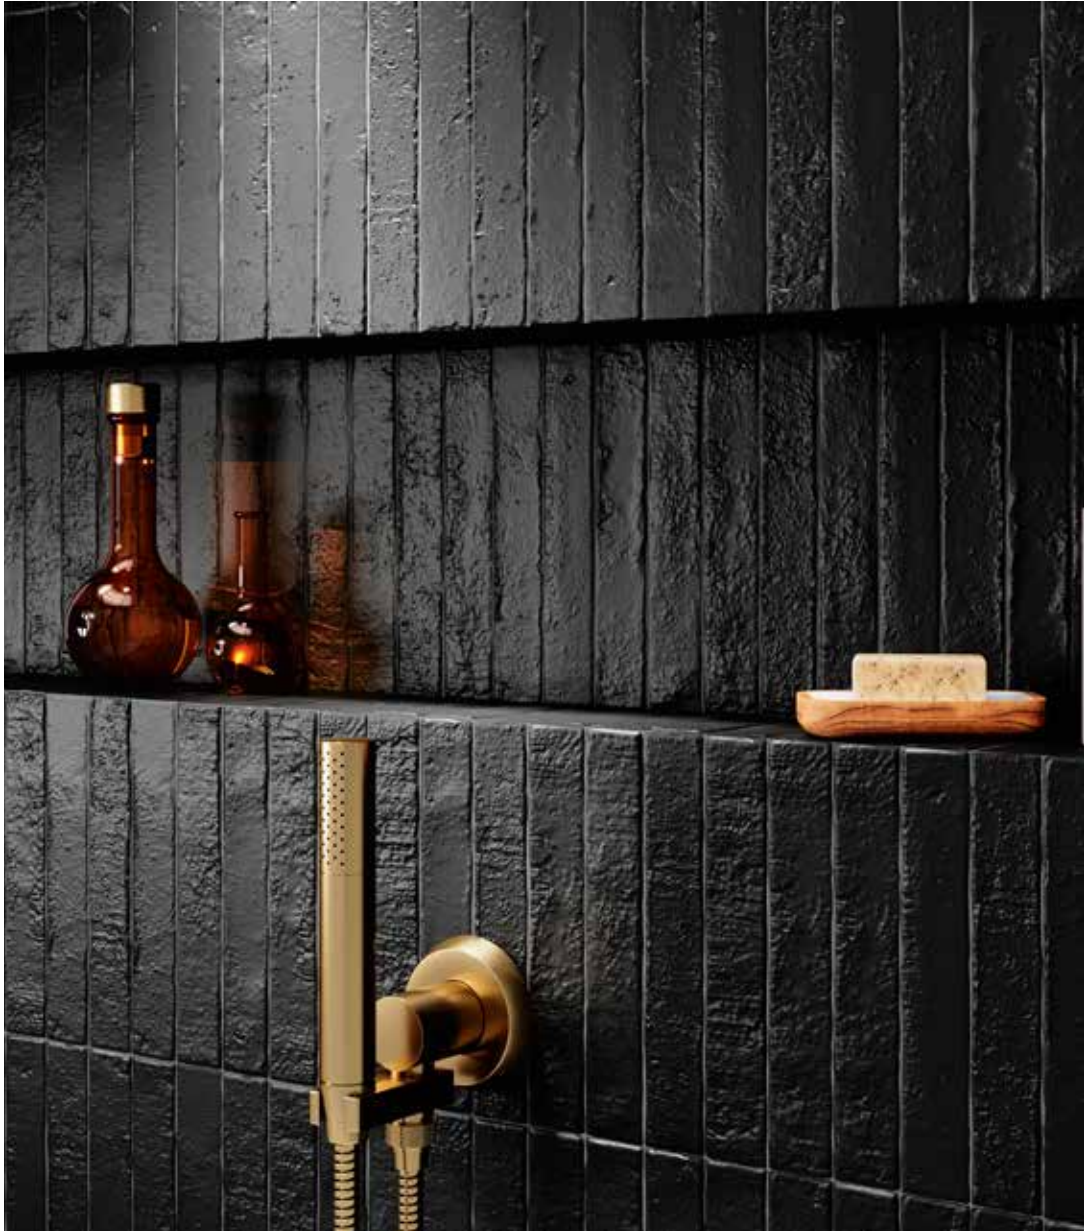

SHOWER: WABI SABI COAL BLACK
1.5" X 9" MATTE CERAMIC