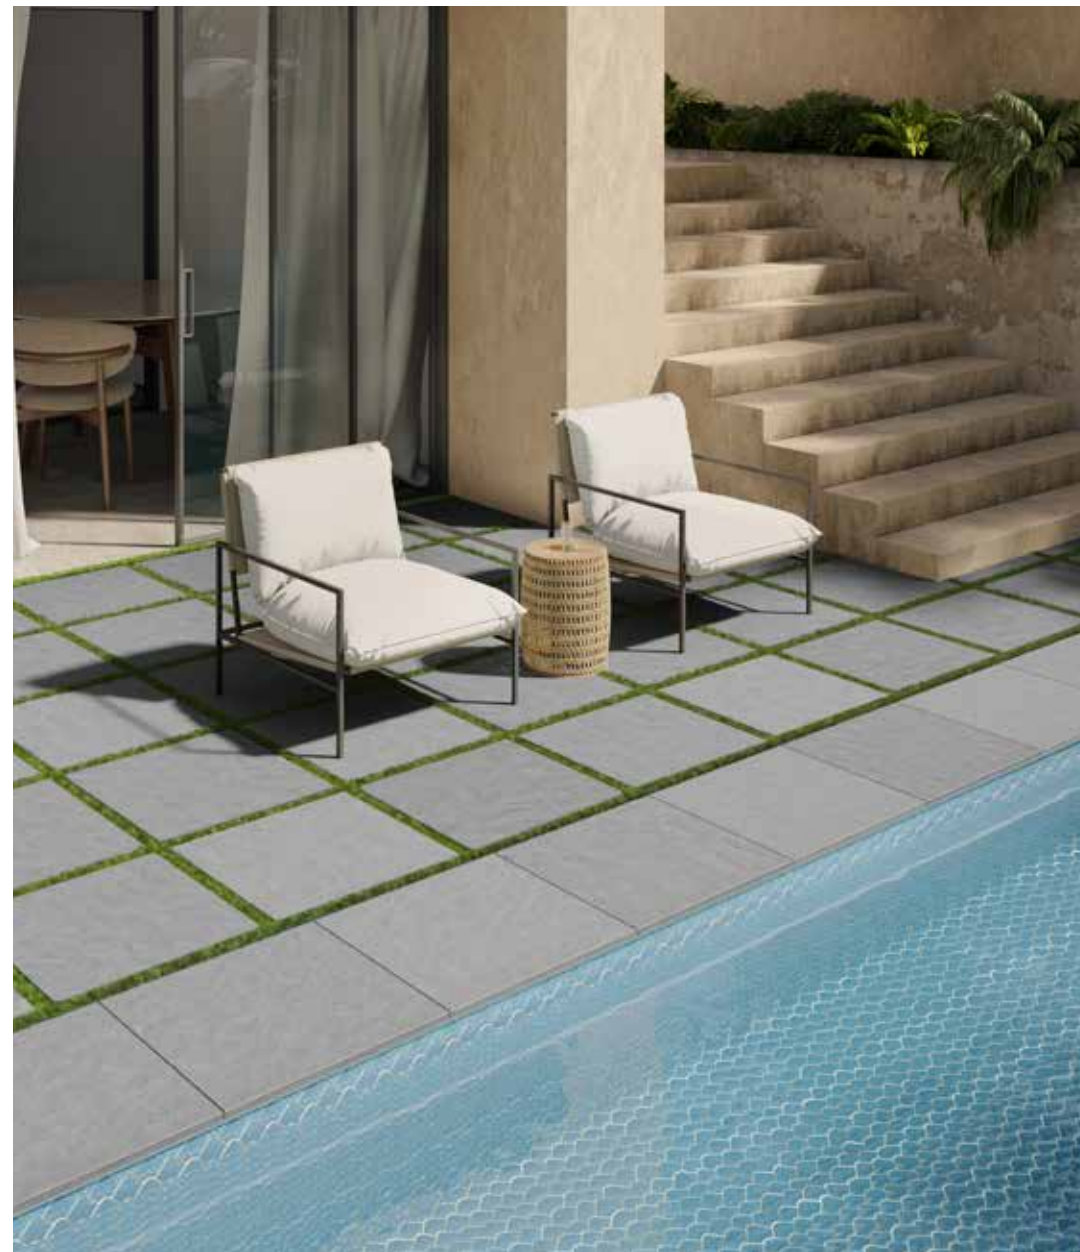

BLUESTONE LOOK

MONTROSE

PORCELAIN 2CM PAVERS

Montrose is designed to mimic genuine bluestone, the preferred flooring material for everything outdoors—from porches and patios to garden paths. Available in two sizes, these slip-resistant, 2cm thick pieces offer multiple installation options. Made in the USA.

Wall	Floor	Backsplash	Shower	Fireplace	Pool	Outdoor
○	●	○	●	○	●	●
Commercial	Residential	Thickness		HPD	EPD	LEED
●	●	20 mm		●	●	●

PAVER: MONTROSE BLUESTONE FULL
24" X 24" TEXTURED PORCELAIN