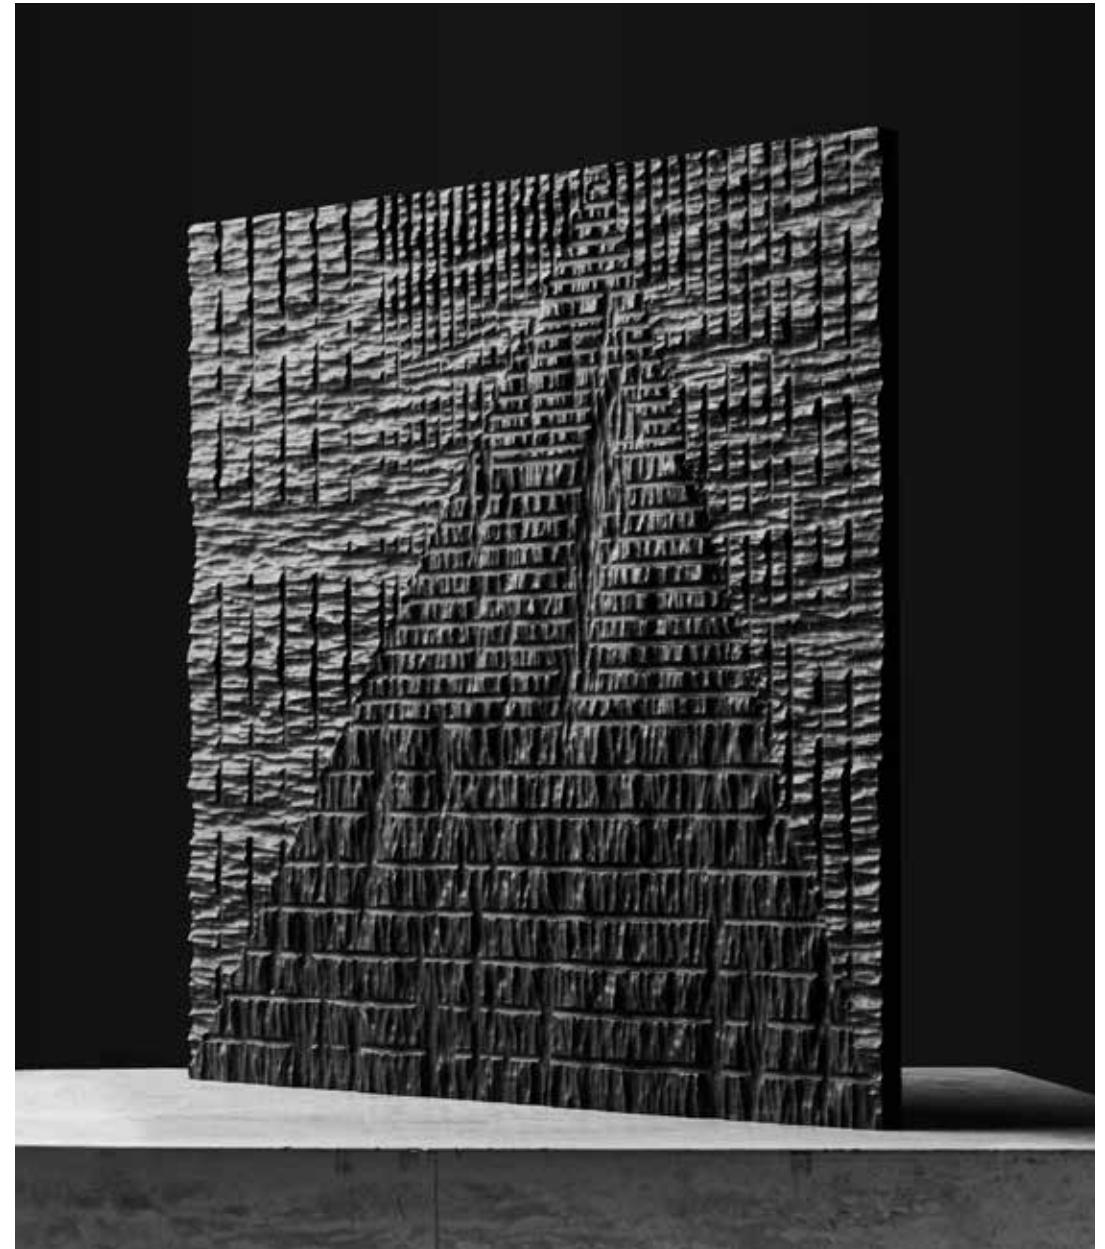

DIMENSIONAL STONE

BANSU

CARVED STONE

Mirroring the Japanese technique of Shou Sugi Ban, Bansu is a celebration of earthy texture and impressive durability. Instead of charred wood, it features marble slabs that are heavily carved and left with a honed finish. The resulting look is full of depth and organic movement.

16" x 16"

Wall	Floor	Backsplash	Shower	Fireplace	Pool	Outdoor
●	○	●	●	●	●	●
Commercial	Residential	Thickness		HPD	EPD	LEED
●	●	20 mm		○	○	○

BANSU CARVED BLACK JADE
16" X 16" HONED MARBLE