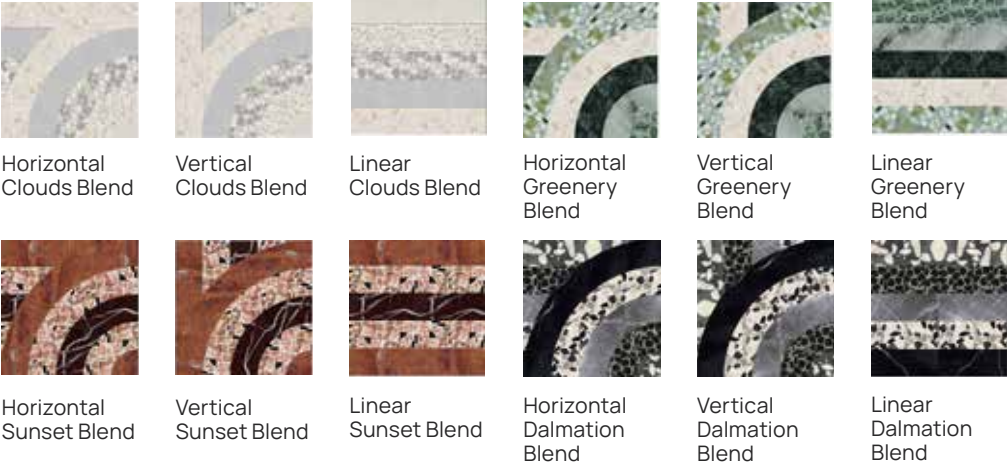

DECORATIVE WATERJET

ARC TERRAZZO

BY ELIZABETH SUTTON

POLISHED MARBLE & TERRAZZO MOSAIC

The Elizabeth Sutton ARC collection showcases just what happens when you pair the right contrasting colors. These decorative marble and terrazzo tiles are designed in mix-and-match patterns to create endless compositions.

12" x 12"

Horizontal Clouds Blend	Vertical Clouds Blend	Linear Clouds Blend	Horizontal Greenery Blend	Vertical Greenery Blend	Linear Greenery Blend
Horizontal Sunset Blend	Vertical Sunset Blend	Linear Sunset Blend	Horizontal Dalmation Blend	Vertical Dalmation Blend	Linear Dalmation Blend

Wall	Floor	Backsplash	Shower	Fireplace	Pool	Outdoor
●	●	●	●	●	○	●
Commercial	Residential	Thickness	HPD	EPD	LEED	
●	●	12 mm	○	○	○