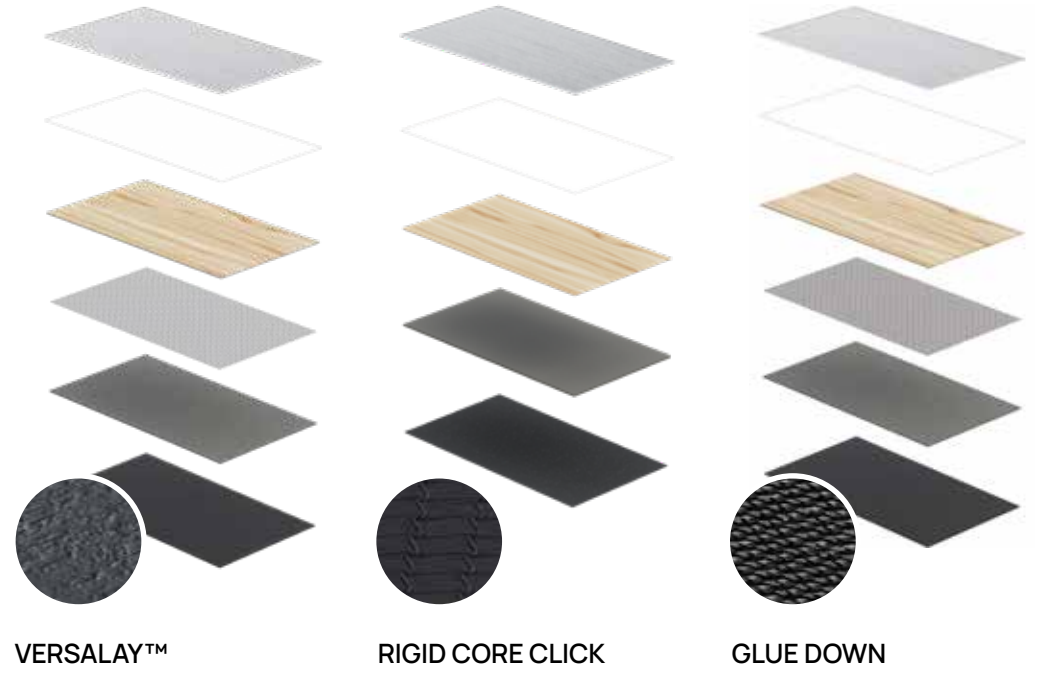

LUXURY VINYL TILE CONSTRUCTION GUIDE

SPECIFICATIONS	TILEBAR'S VERSALAY	TILEBAR'S RIGID CORE CLICK	TILEBAR'S GLUE DOWN	COMPETITOR'S PRODUCT
DIY-Friendly Installation	○	●	○	○
Professional Installation & Repair Costs	$	$$	$$	$$$
Dimensional Stability	◐	◐	●	○
Rolling Loads	●	○	●	○
Moisture & Water Resistance	●	●	○	◐
Acoustics	●	●	◐	○
Layout Flexibility	●	○	◐	●
Residential Use	●	●	●	◐
Commercial Use	●	◐	●	◐

FLOORING THAT STANDS THE TEST OF TIME

Our waterproof Luxury Vinyl Tile resists scratches, stains, and indentations. It exceeds every industry standard in quality and is available in a variety of unique and realistic looks—from stone to wood and more. TileBar LVT offers three installation options.