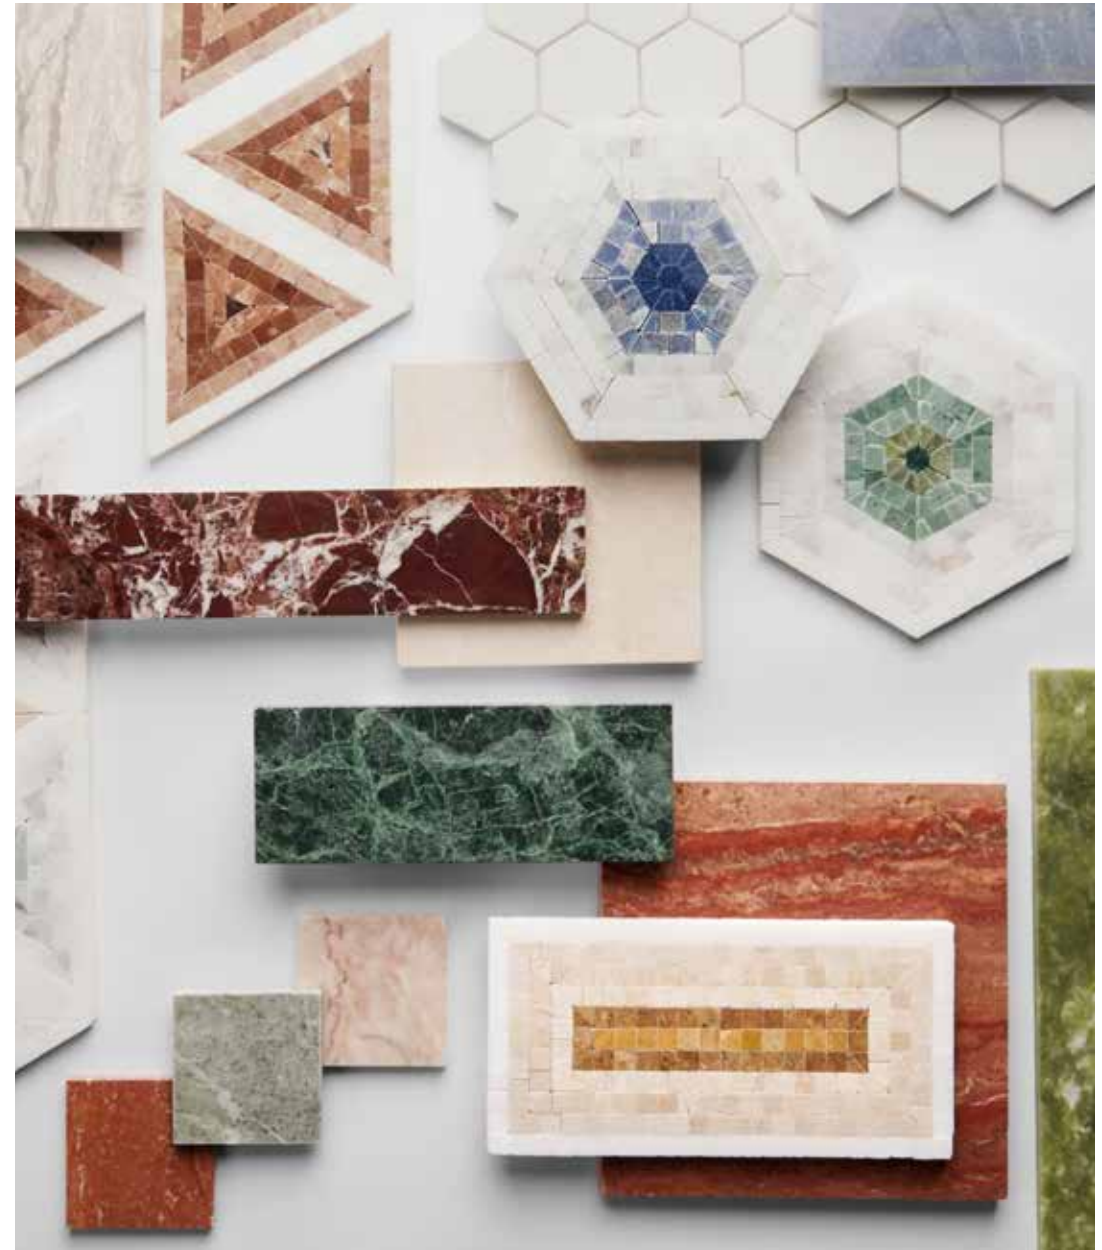

Wall	Floor	Backsplash	Shower	Fireplace	Pool	Outdoor
●	●	●	●	●	○	●
Commercial	Residential	Thickness		HPD	EPD	LEED
●	●	10 mm		○	○	○

AKO
POLISHED MARBLE