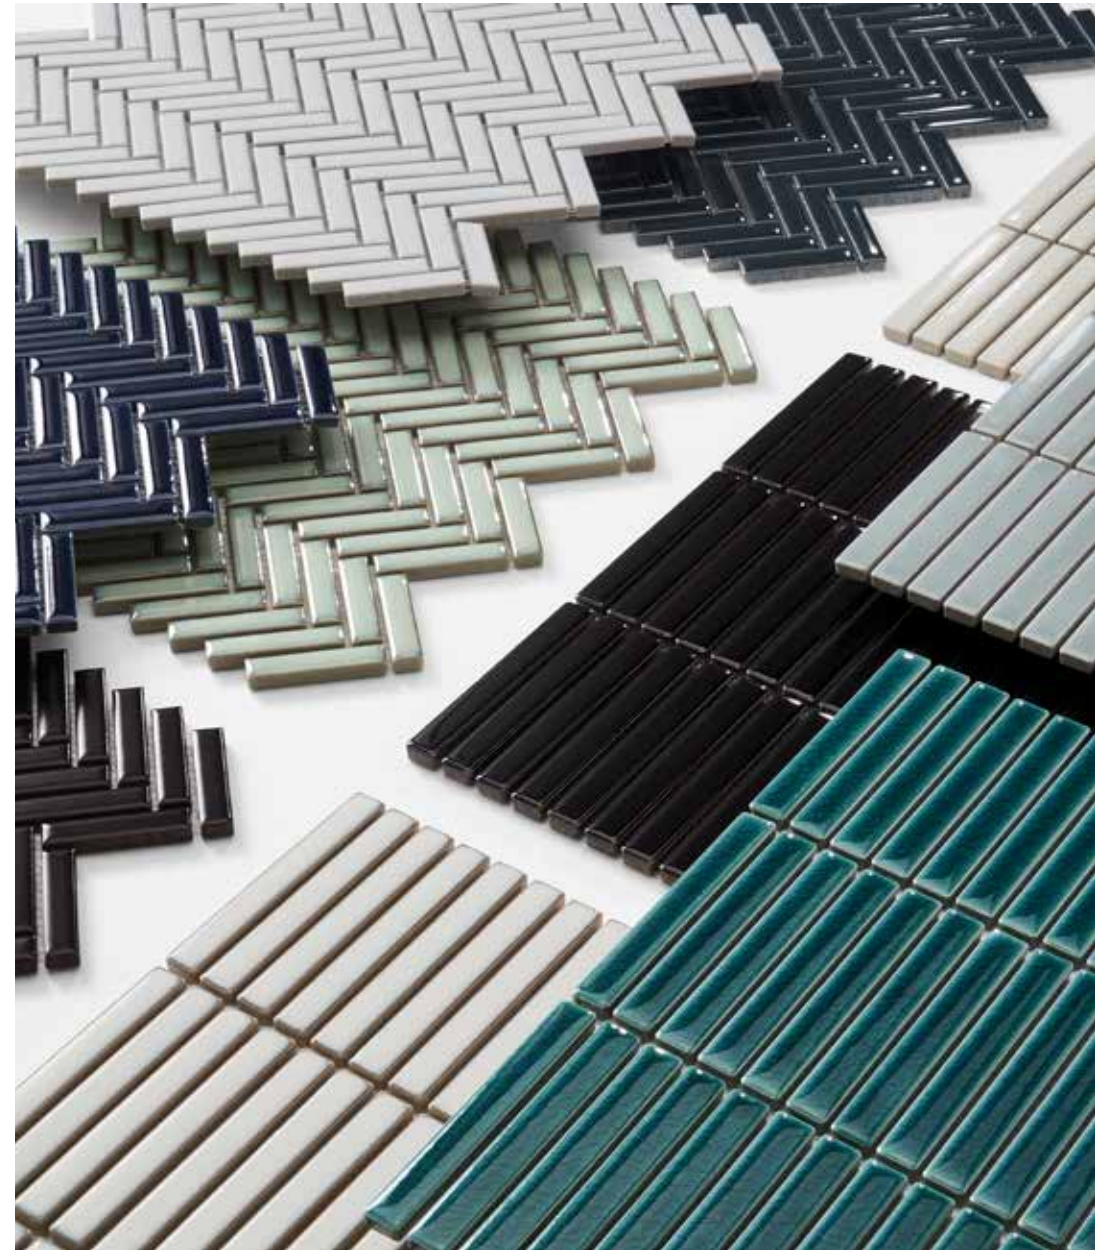

SOLID COLOR LOOK

KAI

POLISHED & MATTE PORCELAIN MOSAIC

Known for its unique glaze pooling and diverse effects and finishes, the Kai collection of porcelain mosaics elevates a timeless format. Herringbone and stacked patterns are available in a range of modern colorways including rich hues and subtle neutrals with classic crackled or striking reactive finishes.

Wall	Floor	Backsplash	Shower	Fireplace	Pool	Outdoor
●	○	●	●	●	○	●
Commercial	Residential	Thickness		HPD	EPD	LEED
●	●	6.5-7 mm		○	○	○

KAI
POLISHED & MATTE PORCELAIN MOSAIC