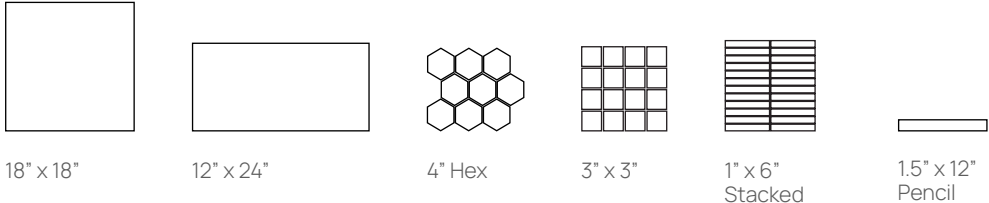

NATURAL STONE

BOTTICINO EXTRA LIGHT

POLISHED & HONED MARBLE

Used on landmarked buildings such as Grand Central Station and the White House, Botticino is a premium marble known for its creamy hues and enduring strength. This highly prized semi-classico variation is hand-selected for its distinct veining, light beige background, and consistent chromatic variations. Quarried in Italy.