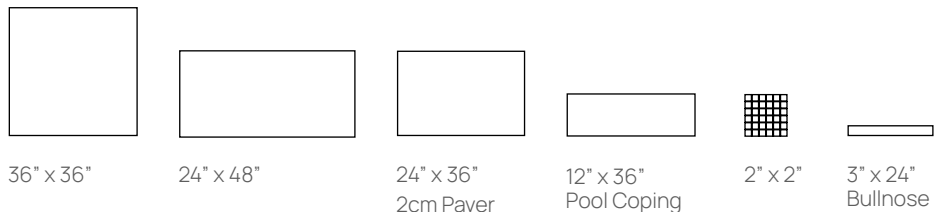

STONE LOOK

SANTO

MATTE PORCELAIN TILE & PAVERS

Evoking the look of Brazilian granite, the Santo collection of porcelain tile has an organic beauty and comes in a range of warm, neutral colorways. Its best-in-class appearance and a full program of formats lend it the ability to complete an array of full-look projects. Made in Spain.

Wall	Floor	Backsplash	Shower	Fireplace	Pool	Outdoor
●	●	●	●	●	●	●
Commercial	Residential	Thickness		HPD	EPD	LEED
●	●	10.5-20 mm		○	○	●