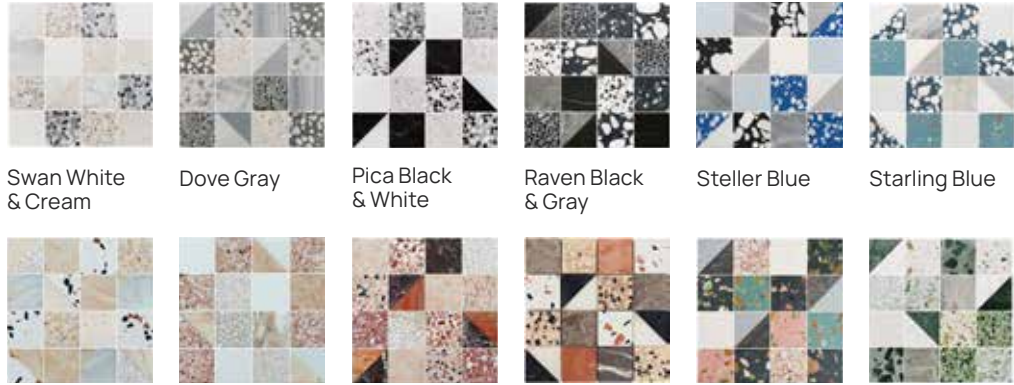

LUXURY MOSAIC

ARTEM

BY ELIZABETH SUTTON

MIXED FINISH MARBLE & TERRAZZO MOSAIC

The Artem collection by Elizabeth Sutton features a compelling, one-of-a-kind mix of natural stone and bold terrazzo. These premium, large-format mosaic tiles are presented in an array of curated colorways ranging from elegant neutrals to bold, trendsetting hues.

Swan White & Cream	Dove Gray	Pica Black & White	Raven Black & Gray	Steller Blue	Starling Blue
Paloma Beige & Cream	Flamingo Terracotta Pink	Cardinal Terracotta Red	Wren Terracotta & Gray	Lark Multicolor	Turaco Green

Wall	Floor	Backsplash	Shower	Fireplace	Pool	Outdoor
●	●	●	●	●	○	●
Commercial	Residential	Thickness	HPD	EPD	LEED	
●	●	10 mm	○	○	○