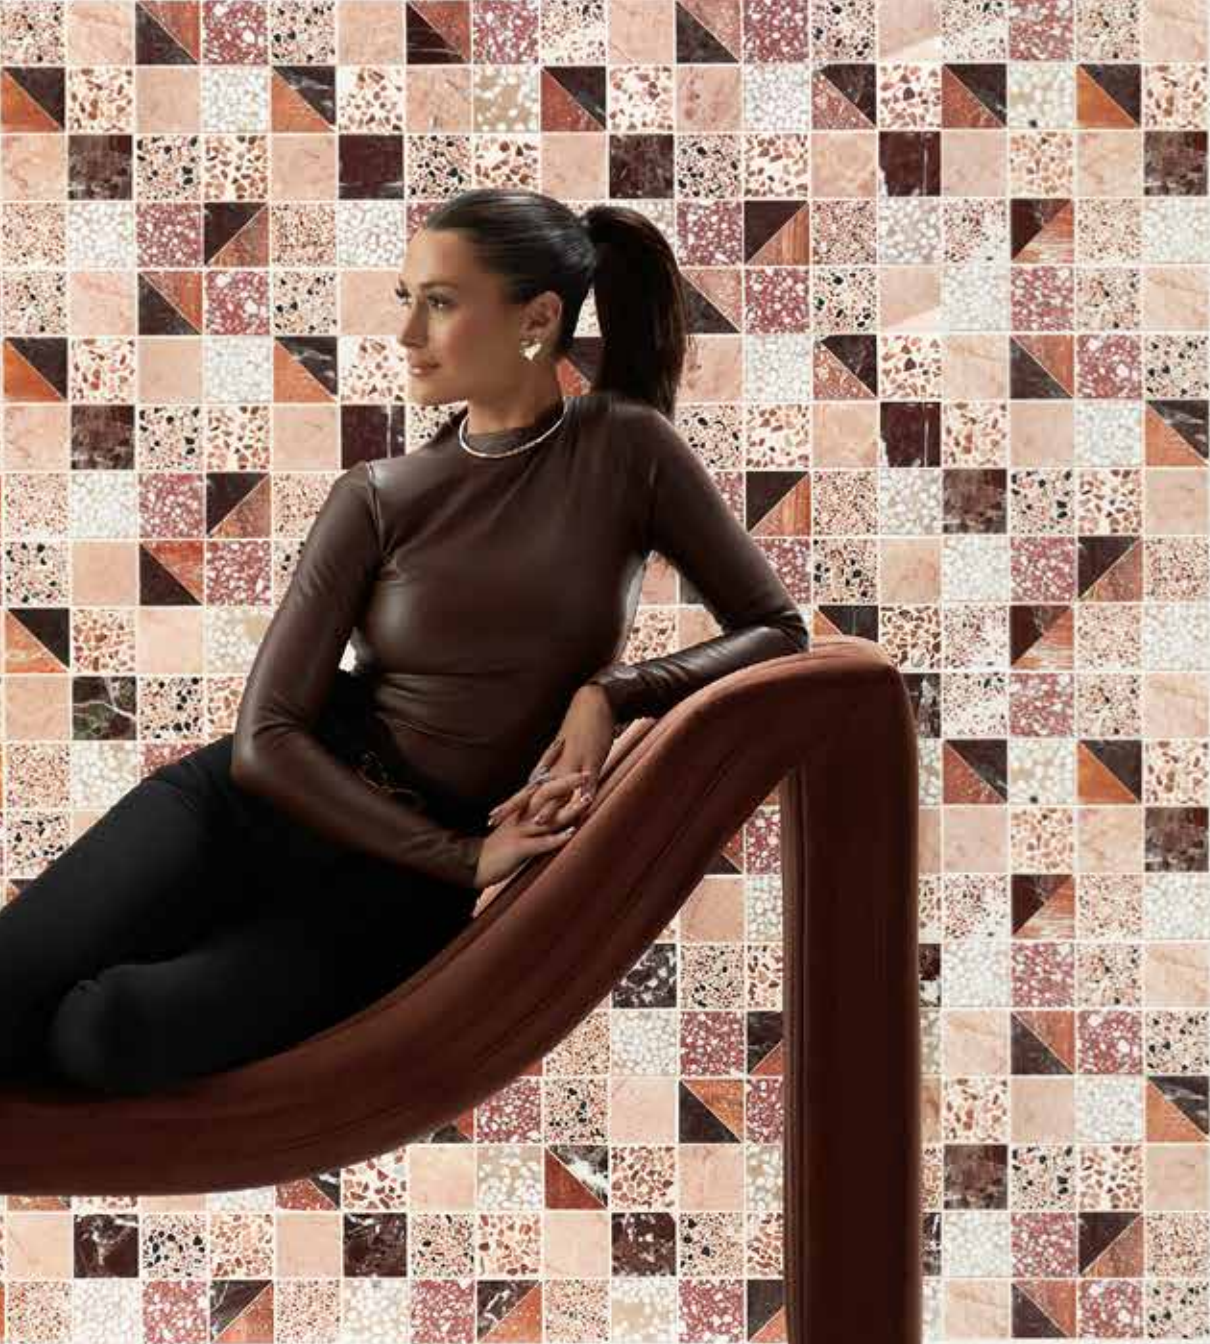

ARTEM

BY ELIZABETH SUTTON